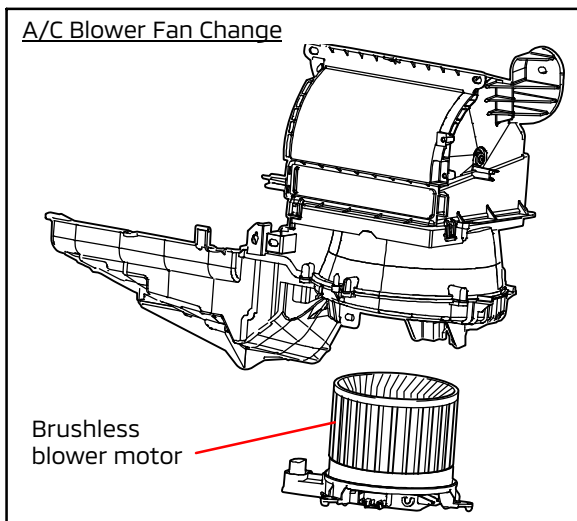

Blower Fan Changed to Brushless Motor Type

Like other Mitsubishi 2020 models, the blower fan has been changed from a brush motor to a brushless motor for more efficient operation on all 2020 Mirage.

This change is in compliance with the CAFÉ regulation in North America and features: