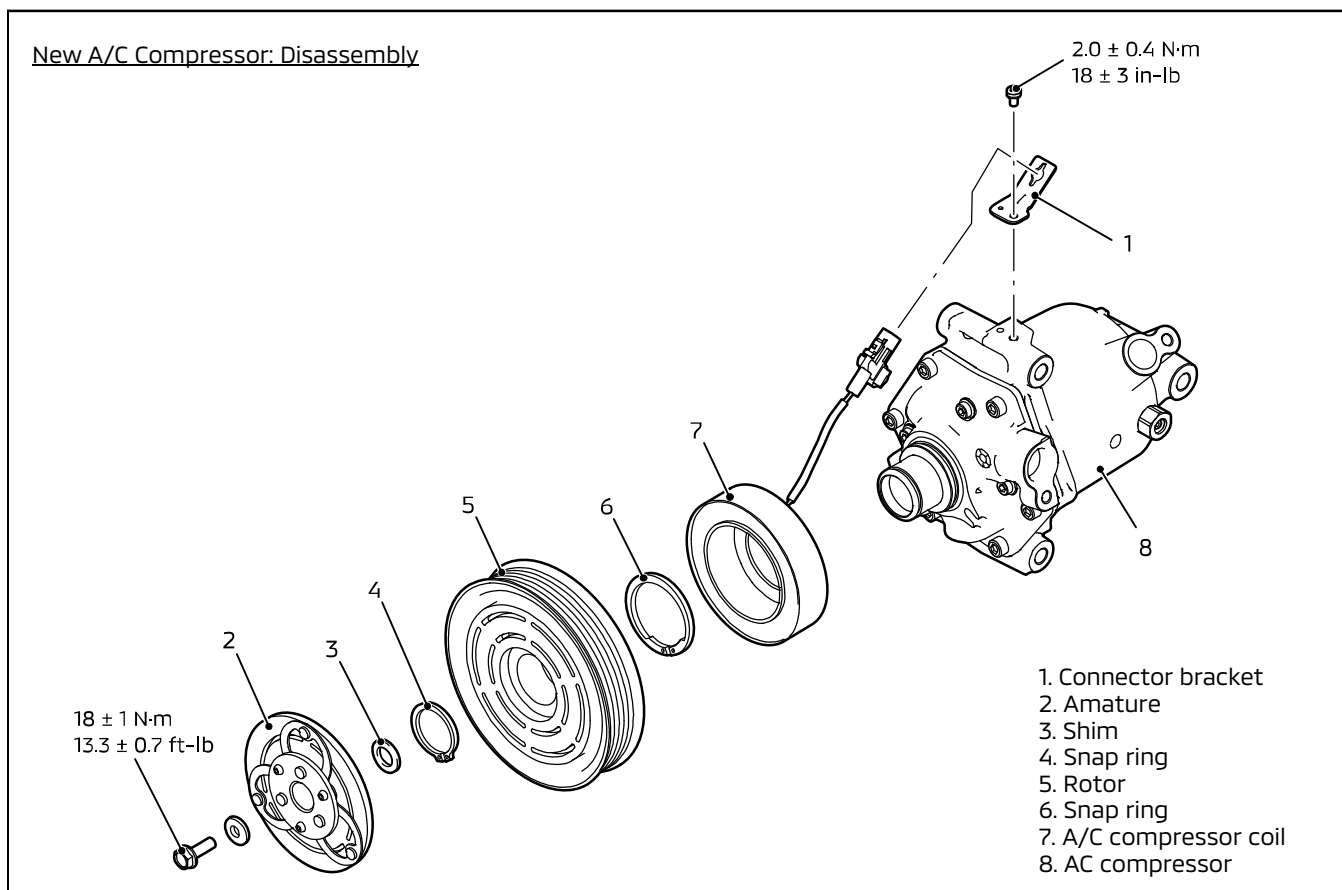

HVAC SYSTEM (continued)

A/C Compressor

The A/C compressor and the A/C driving belt have also been changed for more efficient operation on all 2020 Mirage.

PLEASE NOTE:

- The disassembly method has changed due to the new shape. **Refer to Service Manual for proper disassembly procedures.**
- When replacing the driving belt, do **NOT** use the belt for 2019 models. The new belt is longer.
- Additional special tools are not necessary.