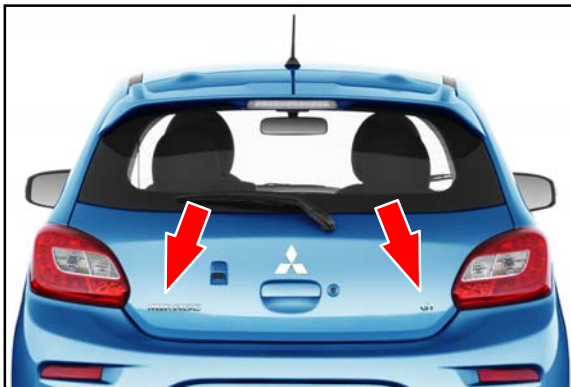

NEW FEATURE HIGHLIGHTS

NOTE: 2020 Mirage is carried over from the 2019 model year with the following changes.

EXTERIOR	COMMENTS
"MITSUBISHI" badge eliminated from rear of vehicles	All 2020 Mitsubishi vehicles
Black lug nuts and wheel locks	New accessory for LE and GT

EXTERIOR

MITSUBISHI Badge

New for all 2020 Mitsubishi vehicles the "MITSUBISHI" badge has been eliminated from the rear of all models. Instead, the model name appears on the left, and the trim name (SE, GT) is shown on the right side.