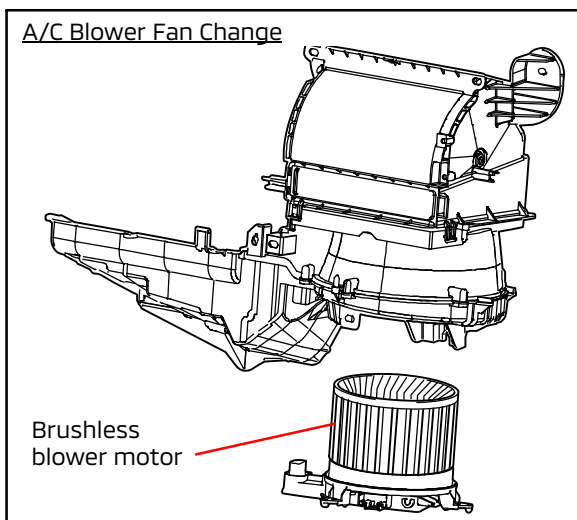

Blower Fan Changed to Brushless Motor Type

Like other Mitsubishi 2020 models, the blower fan has been changed from a brush motor to a brushless motor for more efficient operation on all 2020 Mirage G4.

This change is in compliance with the CAFÉ regulation in North America and features:

- Reduced blower motor weight.
- Reduced power consumption at peak load.

NOTE: There are no changes to maintenance procedures with the new blower motor.