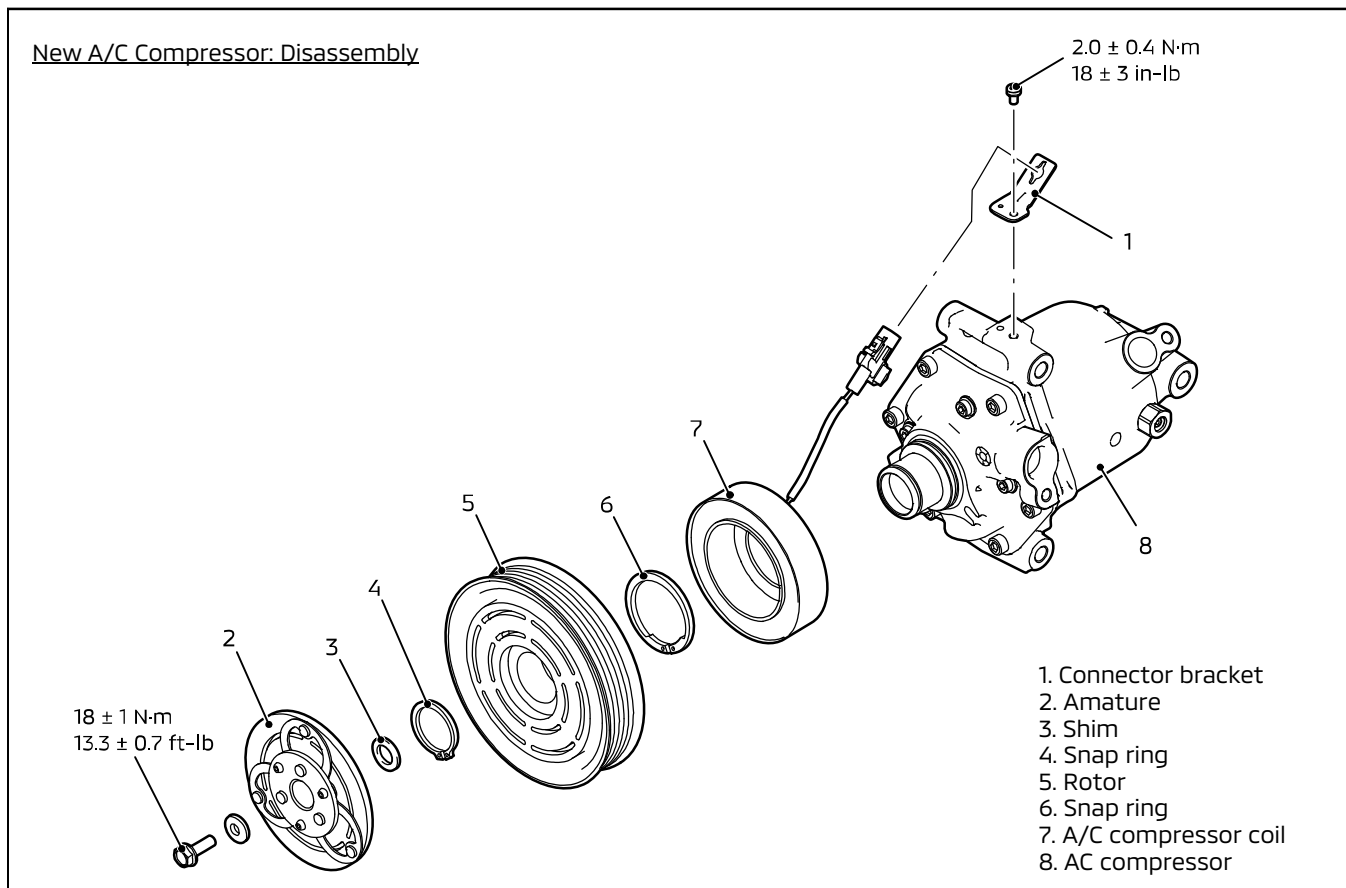

HVAC SYSTEM (continued)

A/C Compressor

The A/C compressor and the A/C driving belt have also been changed for more efficient operation on all 2020 Mirage G4.

PLEASE NOTE:

- The disassembly method has changed due to the new shape. **Refer to Service Manual for proper disassembly procedures.**
- When replacing the driving belt, do **NOT** use the belt for 2019 models. The new belt is longer.
- Additional special tools are not necessary.