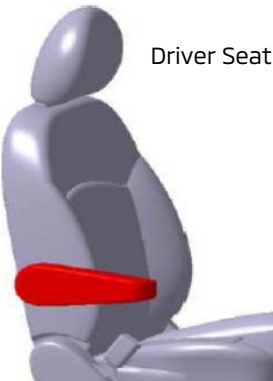

Limited Edition (LE) Interior Features

Black Fabric Seats with Red Stitching & Accents

Steering Wheel & Shift Knob with Red Stitching

Driver Seat Armrest

CONVENIENCE

Automatic Climate Control

All 2020 Mirage G4 models are now equipped with Automatic Climate Control.