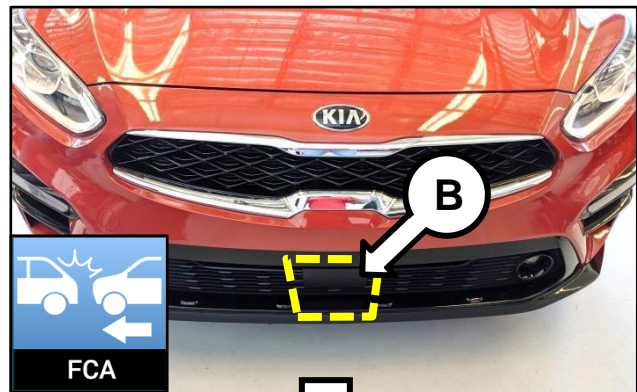

GROUP
Electrical

MODEL
**2019-2020MY
Forte (BDm)**

NUMBER
PS625

DATE
September 2019

TECHNICAL OPERATIONS

SUBJECT: **DISTINGUISHING ADAS SYSTEM COMPONENTS**

This Pitstop provides information regarding the Advanced Driver Assistance System (ADAS) on 2019-2020MY Forte vehicles, which come with Forward Collision Avoidance (FCA) as standard equipment and include a forward facing camera located on the windshield. Some models equipped with Smart Cruise Control (SCC) will also have a front radar located behind the front bumper.

Vehicles equipped with Forward Facing Camera (A) only should be diagnosed under the **MFC** system when using the KDS.

- Vehicle equipped with Forward Facing Camera (A) and Front Radar Assembly (B) should be diagnosed under the **FCA** system when using the KDS.