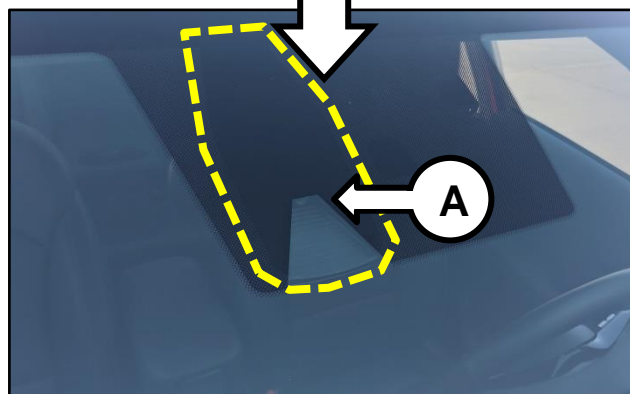

TECHNICAL OPERATIONS

SUBJECT: **DISTINGUISHING ADAS SYSTEM COMPONENTS**

This Pitstop provides information regarding the Advanced Driver Assistance System (ADAS) on 2019-2020MY Forte vehicles, which come with Forward Collision Avoidance (FCA) as standard equipment and include a forward facing camera located on the windshield. Some models equipped with Smart Cruise Control (SCC) will also have a front radar located behind the front bumper.

Vehicles equipped with Forward Facing Camera (A) only should be diagnosed under the **MFC** system when using the KDS.

- Vehicle equipped with Forward Facing Camera (A) and Front Radar Assembly (B) should be diagnosed under the **FCA** system when using the KDS.

A. Forward Facing Camera