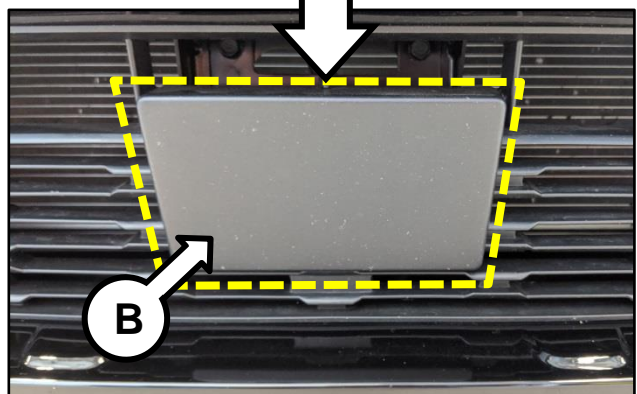

GROUP
Electrical

MODEL
**2019-2020MY
Forte (BDm)**

NUMBER
PS625

DATE
September 2019

TECHNICAL OPERATIONS

SUBJECT: **DISTINGUISHING ADAS SYSTEM COMPONENTS**

This Pitstop provides information regarding the Advanced Driver Assistance System (ADAS) on 2019-2020MY Forte vehicles, which come with Forward Collision Avoidance (FCA) as standard equipment and include a forward facing camera located on the windshield. Some models equipped with Smart Cruise Control (SCC) will also have a front radar located behind the front bumper.

Vehicles equipped with Forward Facing Camera (A) only should be diagnosed under the **MFC** system when using the KDS.

- Vehicle equipped with Forward Facing Camera (A) and Front Radar Assembly (B) should be diagnosed under the **FCA** system when using the KDS.