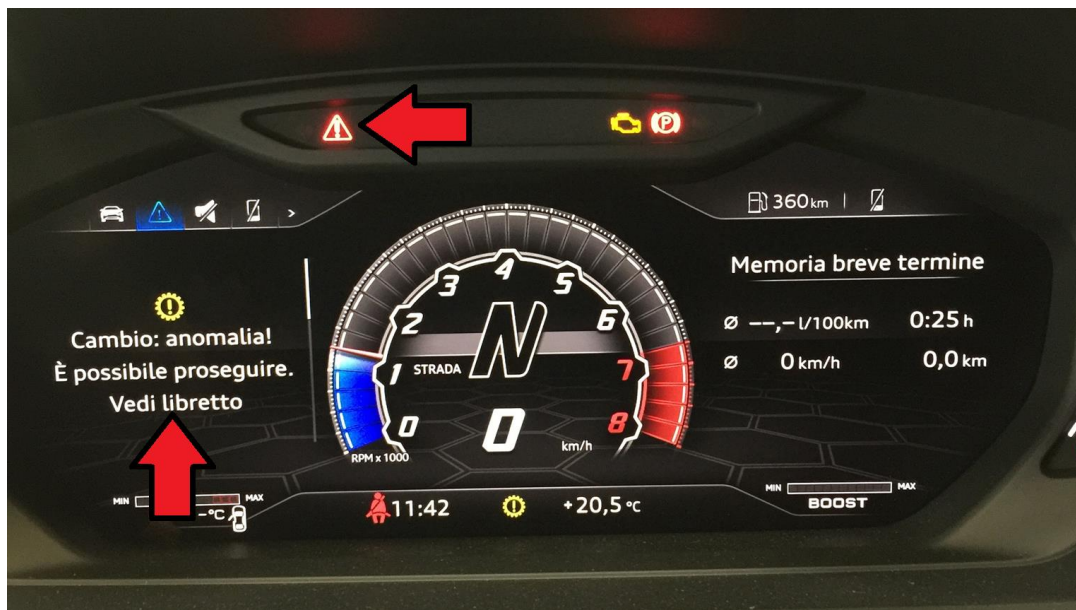

# TPI SERVICE BULLETIN

Model: URUS

Date: 11/06/2019

Model Year: All

Group: TPI\_LB636.04.19

VIN Range: All

TPI Description: Tyres configuration

**Subject:** Gearbox warning light ON due to wrong tyres configuration

## Information to the field:

As per constant product monitoring, Automobili Lamborghini S.p.A. has received some complaint related to a problem to the gearbox warning light that appears on the instrument cluster due to a wrong tyres configuration.

## Field solution:

Lamborghini S.p.A. informs that the wrong configuration of tyres on the vehicle can lead to a fault that sets up in the transmission control module: “Front/rear axle wheel circumference implausible”.

**Address:** 0002 **System name:** Transmission Control Module Protocol variant: UDS/ISOTP **(Ereignisse: 1)**

Identification:

Event memory entries (Data source: Vehicle):