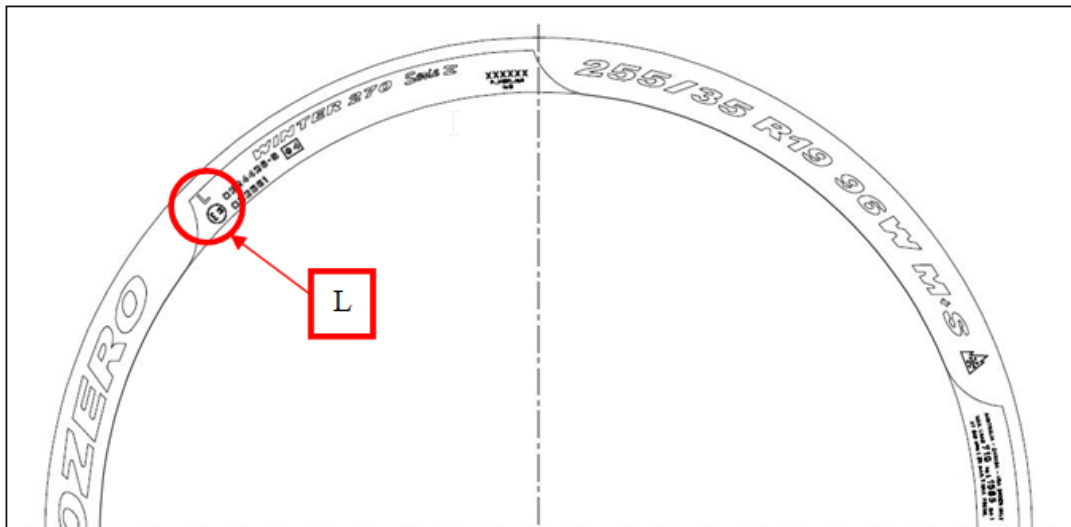

1/2

Make sure to have the right set of tyres that comply with the Lamborghini standards. The below tables specify the type of tyre and rim that Automobili Lamborghini recommends. Any different configuration may lead to a gearbox warning light on the instrument cluster.

### WHEELS

Front	Rear
9,5Jx21" ET28	10,5Jx21" ET18
10Jx22" ET28	11,5Jx22" ET22
10Jx23" ET28	11,5Jx23" ET22

Lamborghini recommends to use tyres with L marking on them (as shown in the picture).

Please contact your Area Manager for any additional information.