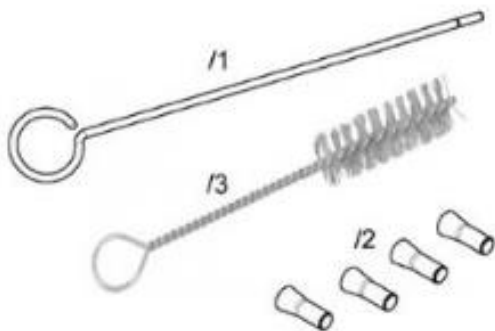

USA Only

New Products

Wrench Insert

VAS 261 015 | ★★ | \$55.10

Model lines Panamera GTS (971) from 2019

Use For removing temperature sensor

Workshop Manual WM267219

Order Number VAS 261 015

Supplier Porsche Special Tools & Equipment

Availability Immediate Availability

Note Wrench insert will be used for a future procedure and can be used currently for any application needing an a/f 14 (14mm flairnut)

Insertion Tool

T40395 | ★★ | \$68.70

Model lines Panamera (971) from 2017

Use For R&I of the balance shaft bearings

Workshop Manual WM138519

Order Number T40395

Supplier Porsche Special Tools & Equipment

Availability Immediate Availability