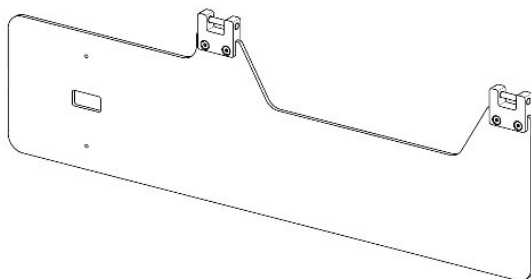

HUD Calibration Board

9945/1 | ★ | $143.74

Model lines Panamera (971) from MY 2019

Use For calibrating control unit for windshield projection

Workshop Manual WM908619

Order Number 000 721 994 51

Supplier Porsche Special Tools & Equipment

Availability Immediate Availability

Note Part of the drivers assistance tools category