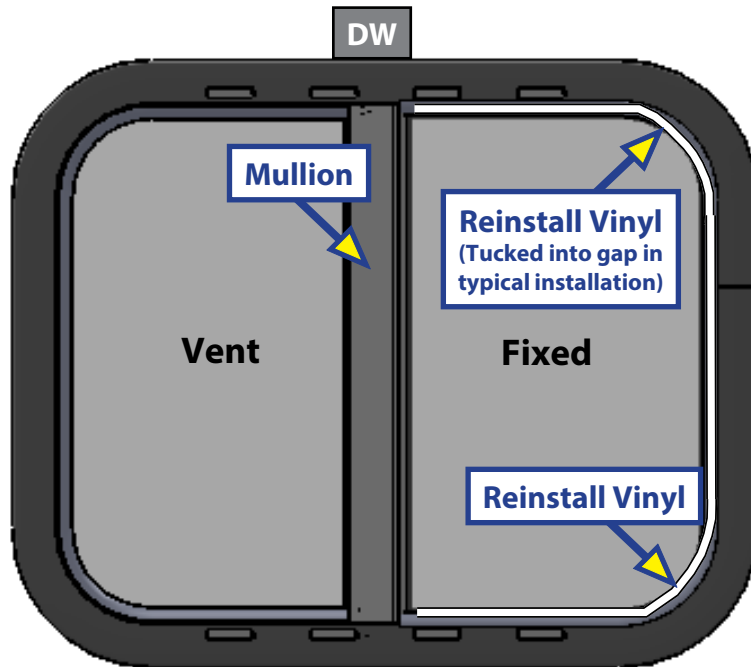

LCI 8800 SERIES WINDOW REPAIR

TSB Number:	15-001-19
Product:	LCI Window Repair
Date:	May 20, 2019

NOTE: Please utilize this table to verify sizes affected of the style window shown above.

8800 Series DW (Dual Weep)
8800 DW 18 X 18 G20 TP BK 8800-44076
8800 DW 18 X 22 G20 TP BK 8800-44077
8800 DW 18 X 22 OBS TP BK
8800 DW 24 X 15 CL TP BK 8800-44380
8800 DW 24 X 15 G20 TP BK 8800-44022
*8800 DW 48 X 29 CL TP BK 8800-44381
*8800 DW 48 X 29 G20 TP BK 8800-44025
*8800 DW 60 X 29 G20 TP BK 8800-44743
*8800 DW 60 X 29 G20 TP BK RED 8800-44402
*8800 DW 72 X 28 G20 TP BK RED 8800-44178