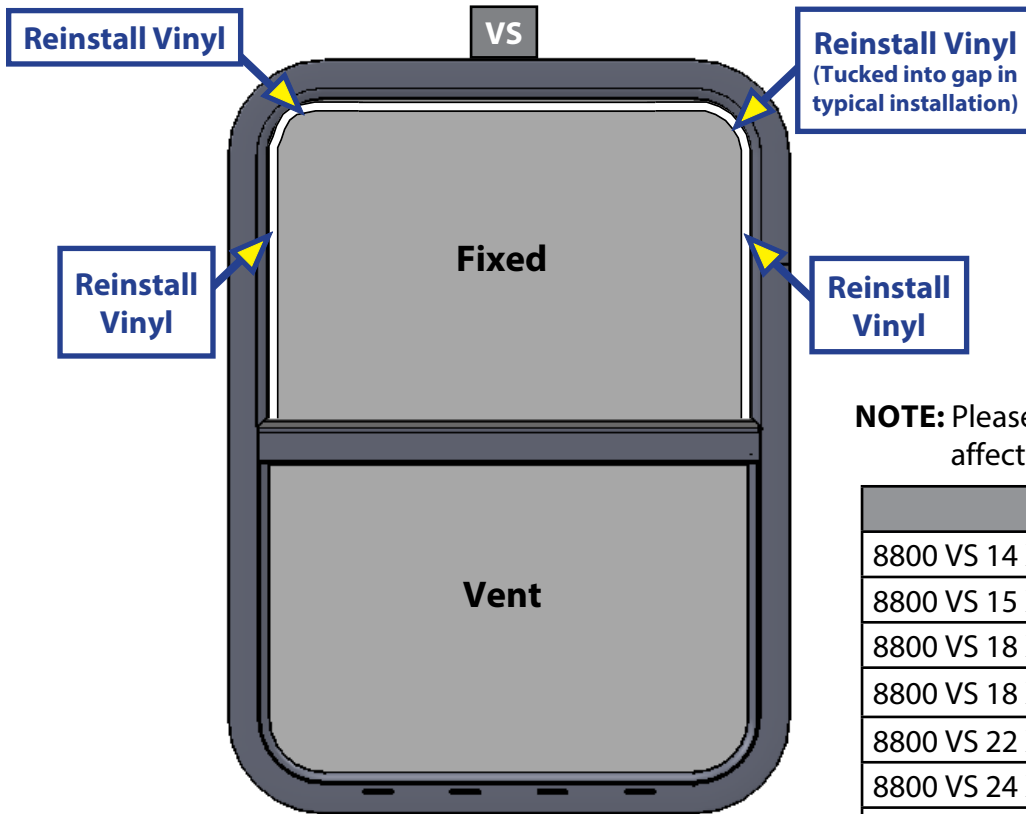

LCI 8800 SERIES WINDOW REPAIR

TSB Number:	15-001-19
Product:	LCI Window Repair
Date:	May 20, 2019

NOTE: Please utilize this table to verify sizes affected of the style window shown.

VS (Vertical Slider)
8800 VS 14 X 22 G20 TP BK 8800-44116
8800 VS 15 X 21 G20 TP BK 8800-44657
8800 VS 18 X 18 G20 TP BK 8800-44124
8800 VS 18 X 22 G20 TP BK 8800-44001
8800 VS 22 X 18 G20 TP BK 8800-44137
8800 VS 24 X 20 G20 TP BK 8800-44142
*8800 VS 27 X 50 G20 TP BK RED 8800-44724

Window Description Abbreviations

SV - Single Vent	VEPW - Venting Egress Picture Window	BTD - Bottom T Double
FV - Full Vent	SP - Slider Picture	TTPS - Top T Picture Slider
SVSE - Single Vent/Side Exit	PS - Picture Slider	TTSP - Top T Slider Picture
FVSE - Full Vent/ Side Exit	DW - Dual Weep	SPFE - Slider Picture Full Exit
SVD - Side Vent Double	VS - Vertical Slider	PSFE - Picture Slider Full Exit
FVD - Full Vent Double	BTSP - Bottom T Slider Picture	VSEG - Vertical Slider Egress
PW - Picture Window	BTPS - Bottom T Picture Slider	PWE - Picture Window Exit
EPW - Egress (or Exit) Picture Window		PPV - Picture Picture Vertical

As a supplier of components to the RV industry, safety, education and customer satisfaction are our primary concerns. Should you have any questions, please do not hesitate to contact us at (574) 537-8900 or by email at customerservice@lci1.com. Self-help tips, technical documents, product videos and a training class schedule are available at lci1.com or by downloading the MyLCI app.