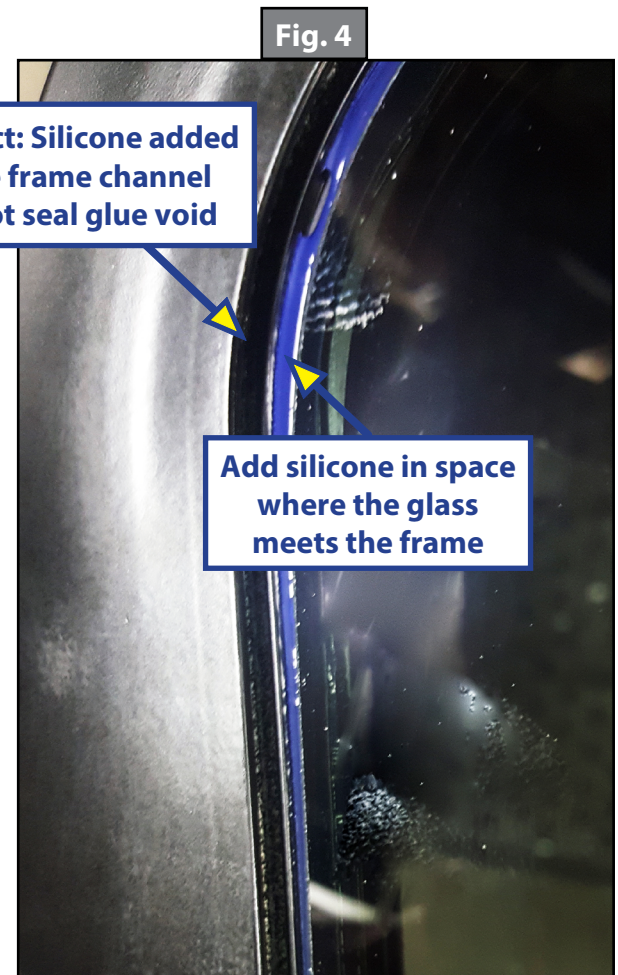

LCI 8800 SERIES WINDOW REPAIR

TSB Number:	15-001-19
Product:	LCI Window Repair
Date:	May 20, 2019

Instructions

NOTE: Repair is to be completed only on the fixed glass portion of the window, not on every piece of glass.

NOTE: If the window has a glazing bar, it is not required to remove and seal behind the aluminum glazing bar. The bar provides enough compression to keep the seal between the glass and frame tight enough to prevent leaks.

1. Pull out vinyl located around the outer perimeter of the fixed glass (Fig. 2) and save for reuse in areas not covered by a glazing bar.

NOTE: Do not remove vinyl on the mullion side of the glass (Fig. 2).

2. Run a bead of 100 percent silicone around the outer perimeter of the fixed glass (Figs. 3 and 4).
3. Reinstall the vinyl that was removed.