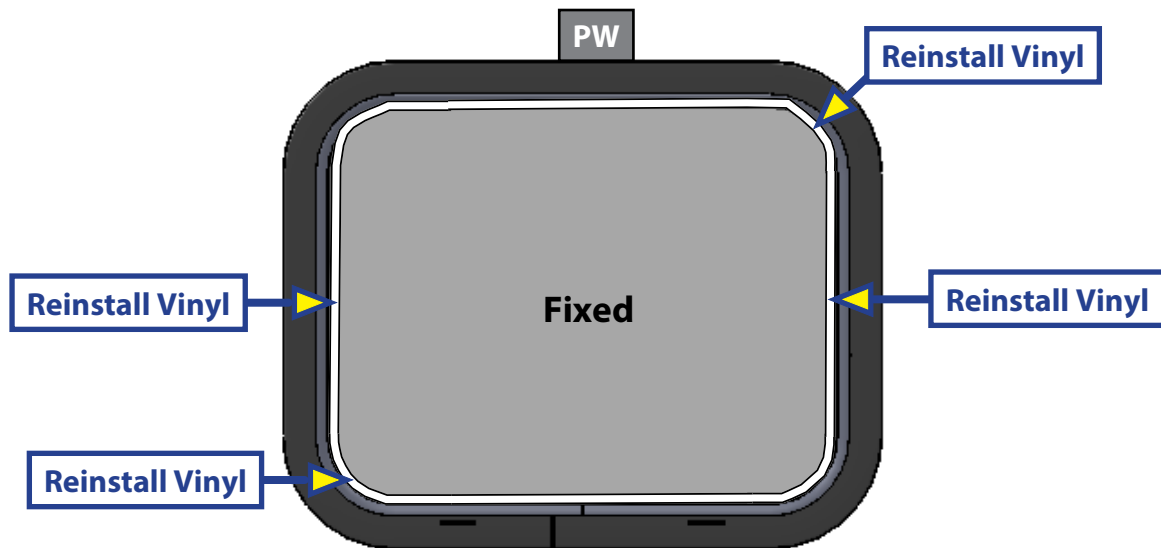

NOTE: Please utilize this table to verify sizes affected of the style window shown above.

8800 Series PW (Picture Window)
8800 PW 18 X 22 G20 TP BK 8800-44070
8800 PW 24 X 15 G20 TP BK 8800-44747
8800 PW 29 X 60 G20 TP BK 8800-44481
8800 PW 60 X 29 CL TP BK
8800 PW 60 X 36 G20 TP BK 8800-44442