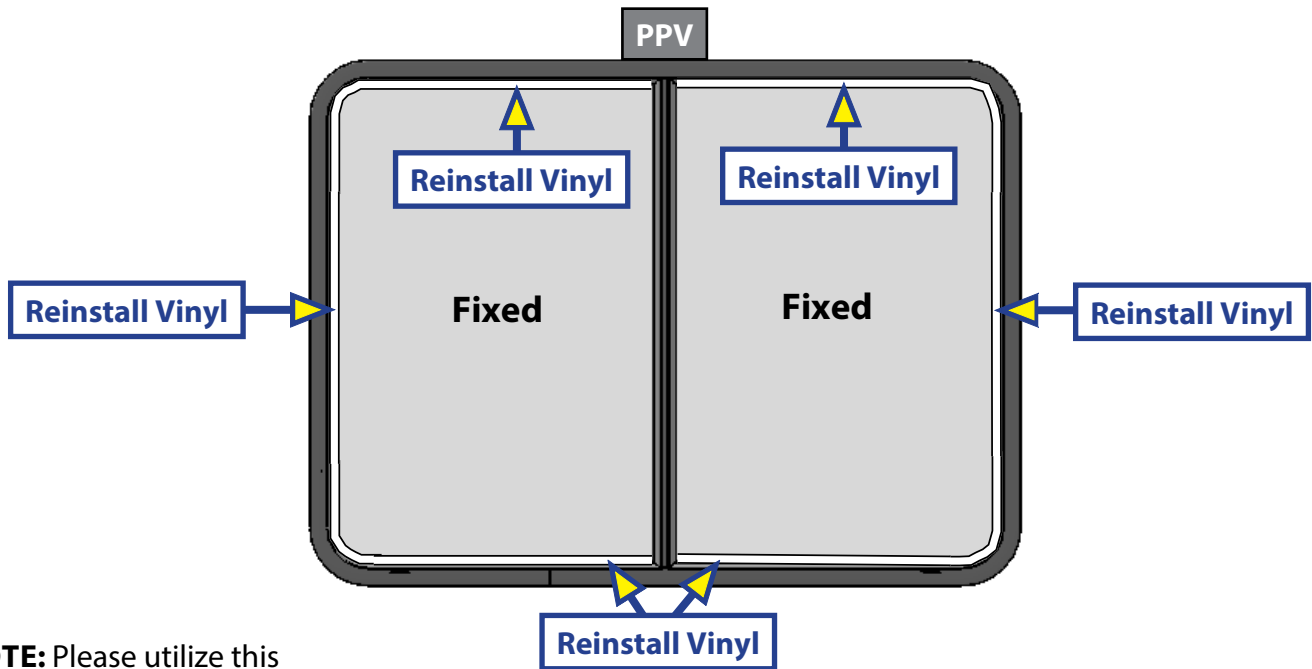

LCI 8800 SERIES WINDOW REPAIR

TSB Number:	15-001-19
Product:	LCI Window Repair
Date:	May 20, 2019

NOTE: Please utilize this table to verify size affected of the style window shown above.

8800 Series PPV (Picture Picture Vertical)
8800 PPV 72 X 22 G20 TP BK