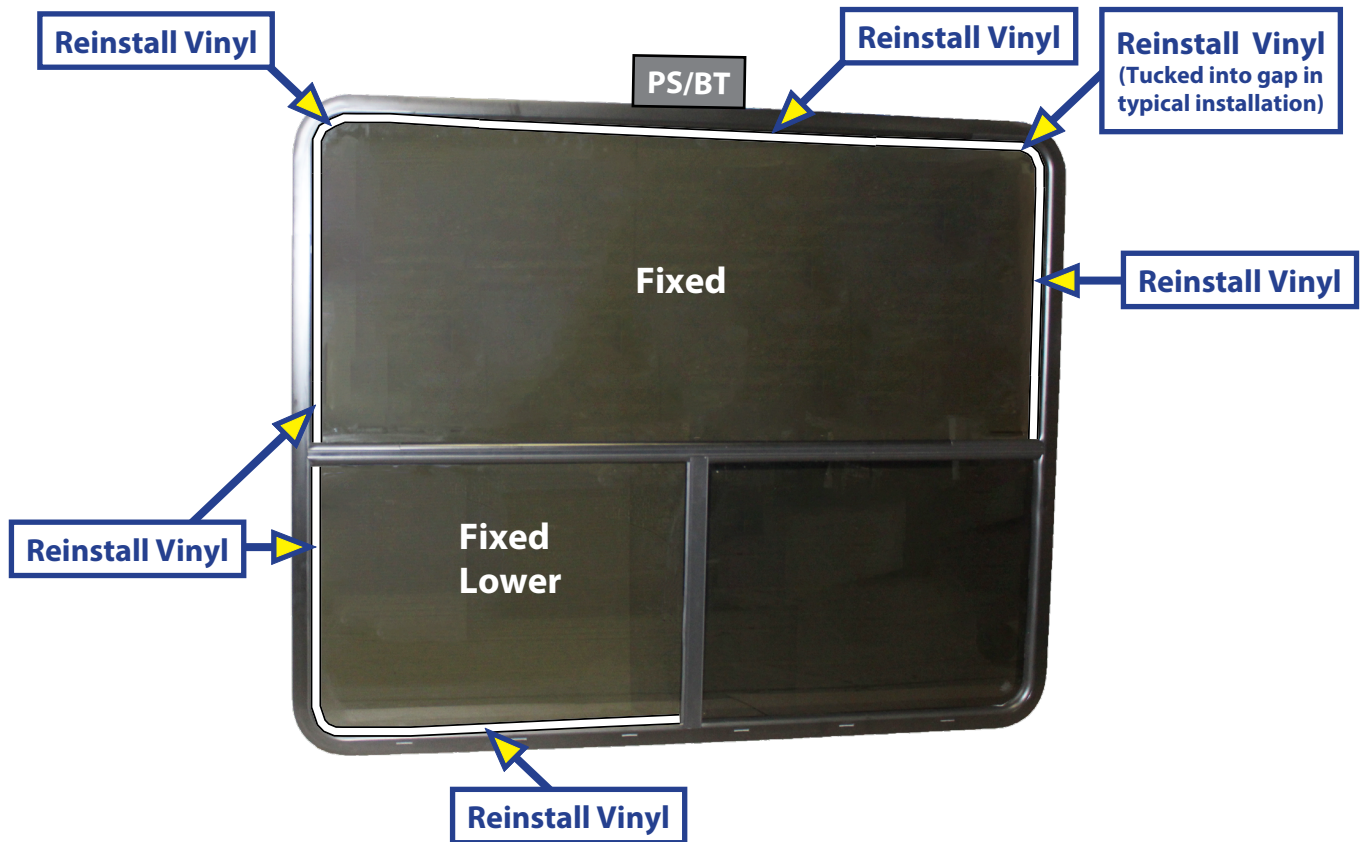

LCI 8800 SERIES WINDOW REPAIR

TSB Number:	15-001-19
Product:	LCI Window Repair
Date:	May 20, 2019

NOTE: Please utilize this table to verify sizes affected of the style window shown above.

PS/BT (Picture Slider Bottom T)
8800 PS/BT 36 X 36 X 9 G20 TP BK 8800-44093
8800 PS/BT 42 X 40 X 9 G20 TP BK 8800-44466
8800 PS/BT 48 X 36 X 9 G20 TP BK 8800-44102
8800 PS/BT 48 X 48 X 20 G20 TP BK 8800-44421
8800 PS/BT 60 X 35 X 20 G20 TP BK RED
8800 PS/BT 60 X 35 X 9 G20 TP BK
8800 PS/BT 60 X 36 X 20 G20 TP BK RED 8800-44172
8800 PS/BT 60 X 36 X 9 G20 TP BK 8800-44106
8800 PS/BT 60 X 42 X 20 G20 TP BK RED 8800-44498
8800 PS/BT 64 X 34 X 20 G20 TP BK RED
8800 PS/BT 70 X 34 X 20 G20 TP BK RED 8800-44176
8800 PS/BT 70 X 46 X 20 G20 TP BK RED
8800 PS/BT 72 X 34 X 20 G20 TP BK RED
8800 PS/BT 72 X 35 X 20 G20 TP BK RED 8800-44036
8800 PS/BT 72 X 48 X 20 G20 TP BK RED 8800-44179