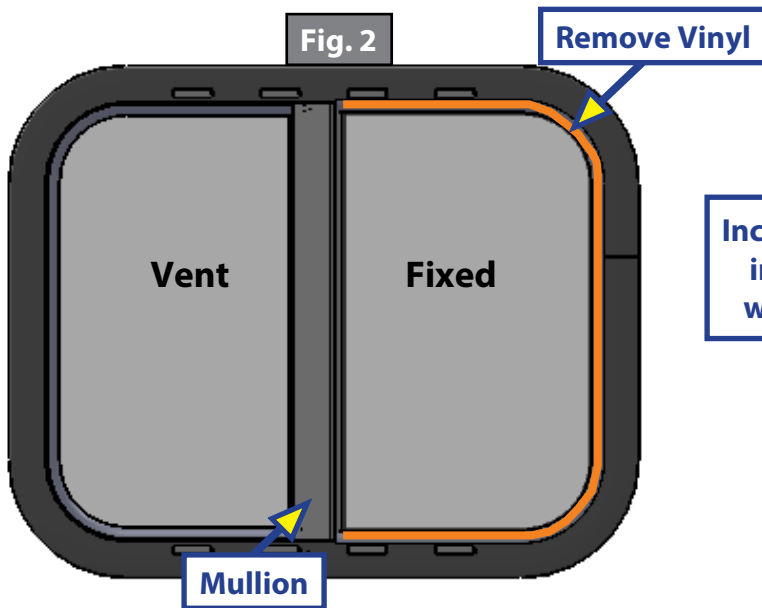

LCI 8800 SERIES WINDOW REPAIR

TSB Number:	15-001-19
Product:	LCI Window Repair
Date:	May 20, 2019

Instructions

NOTE: Repair is to be completed only on the fixed glass portion of the window, not on every piece of glass.

NOTE: If the window has a glazing bar, it is not required to remove and seal behind the aluminum glazing bar. The bar provides enough compression to keep the seal between the glass and frame tight enough to prevent leaks.

1. Pull out vinyl located around the outer perimeter of the fixed glass (Fig. 2) and save for reuse in areas not covered by a glazing bar.

NOTE: Do not remove vinyl on the mullion side of the glass (Fig. 2).

2. Run a bead of 100 percent silicone around the outer perimeter of the fixed glass (Figs. 3 and 4).
3. Reinstall the vinyl that was removed.