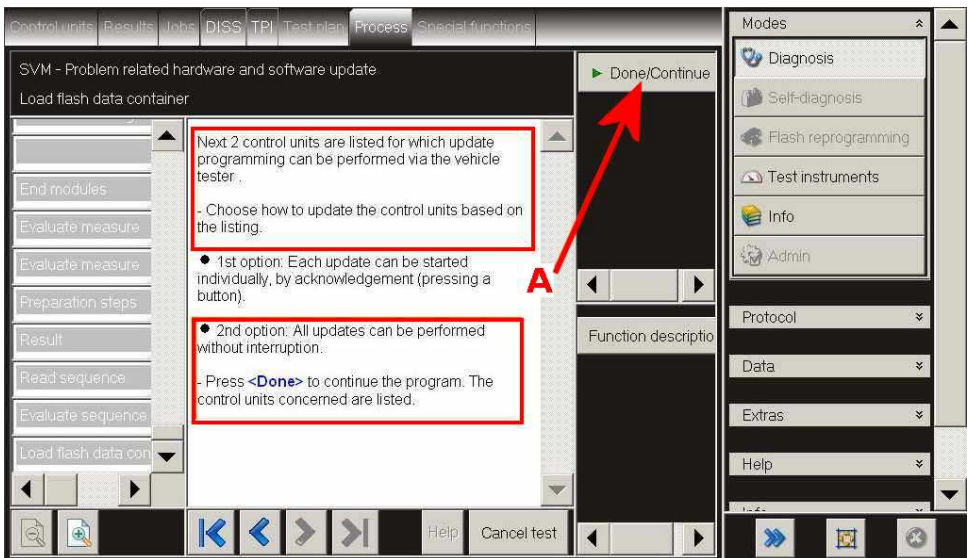

- Select Done/Continue – (Point A) and follow all on screen prompts to update the engine and transmission control units

Figure 6

9. Once at Figure 7, select – 2. Perform update programming of all control units without interruption, and follow all on screen prompts until the Engine control module and Automatic transmission control module was successful