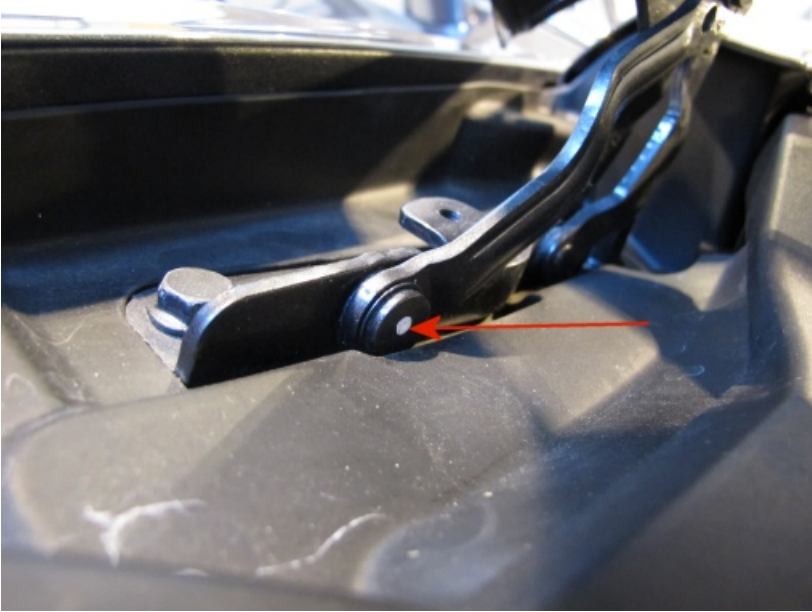

- Use Guided Fault Finding to carry out a complete diagnostic sweep clearing and fault codes generated as a result of performing this procedure
- Once complete, place a white paint completion mark on the right hand bonnet hinge (see Figure 8).