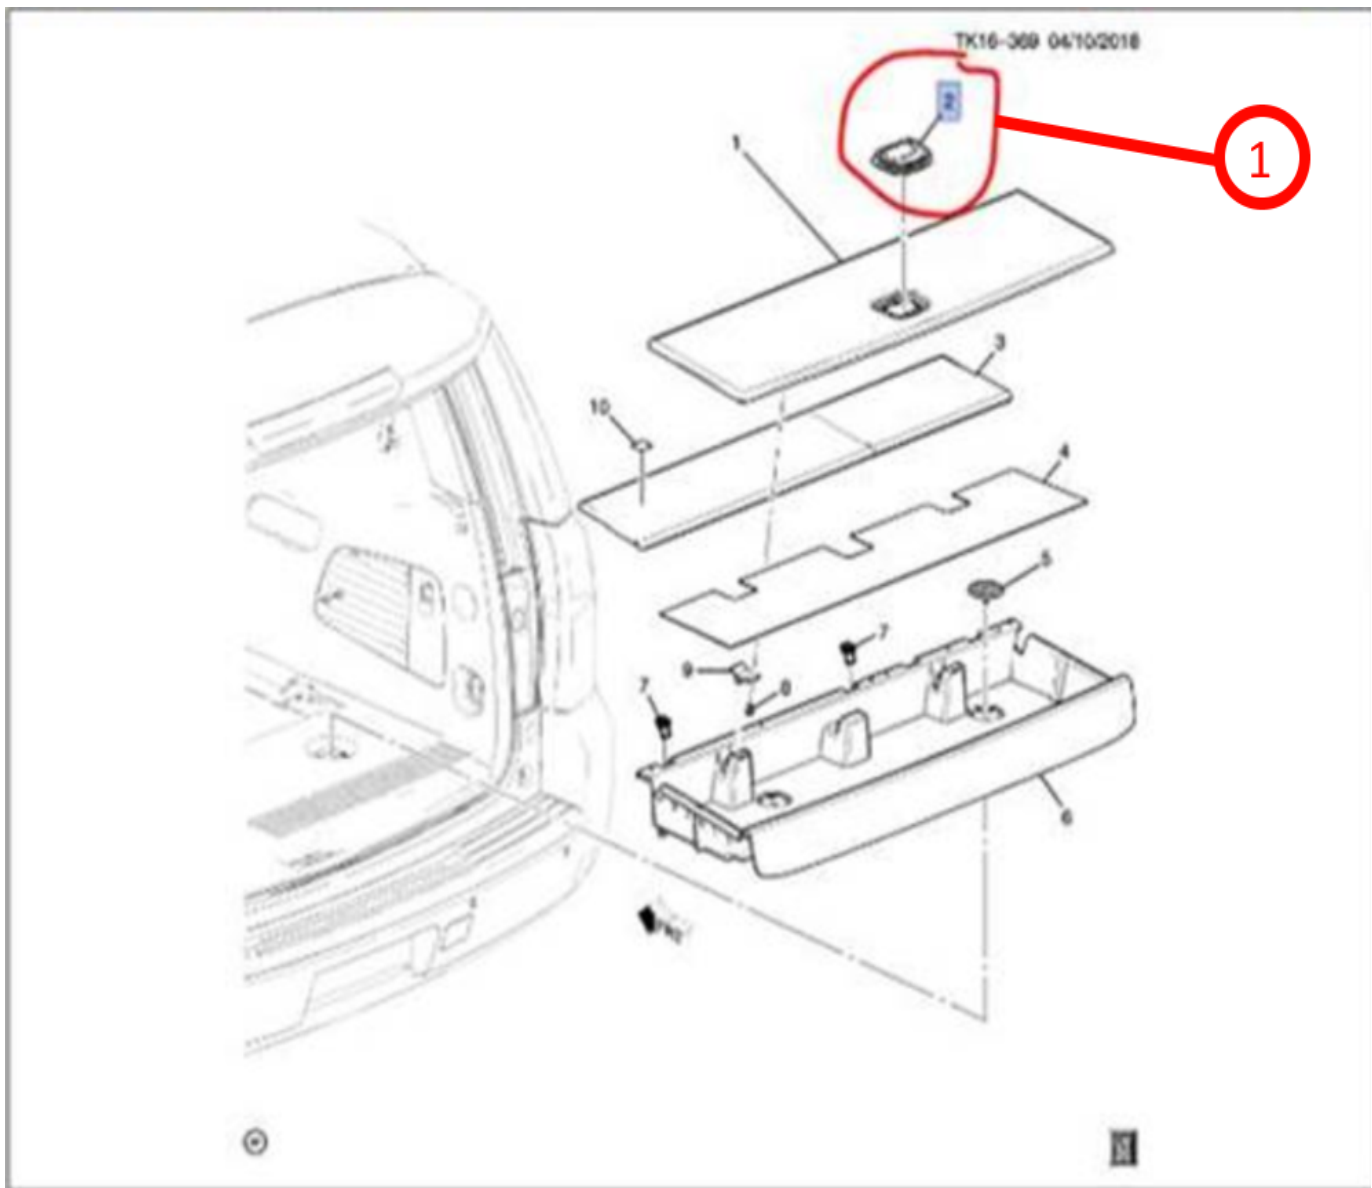

Service Bulletin

Bulletin No.: 19-NA-072

Date: April, 2019

INFORMATION

Subject: Information on Rear Compartment Floor Stowage Compartment Cover Handle Availability as Service Part

Brand:	Model:	Model Year:		VIN:		Engine:	Transmission:
		from	to	from	to		
Cadillac	Escalade	2016	2019			All	All
Chevrolet	Suburban Tahoe	2016	2019				
GMC	Yukon	2016	2019				

Involved Region or Country	North America, N.A. Export Regions
Condition	Some customers may comment that the handle of the rear compartment floor stowage compartment cover is broken.

5311794

The rear compartment floor stowage compartment cover handle is available for service as a separate part, but dealers have been replacing the entire stowage compartment cover. DO NOT replace the stowage compartment cover if only the handle requires replacement. Please refer to *Rear Compartment Floor Stowage Compartment Cover Handle Replacement* in SI.