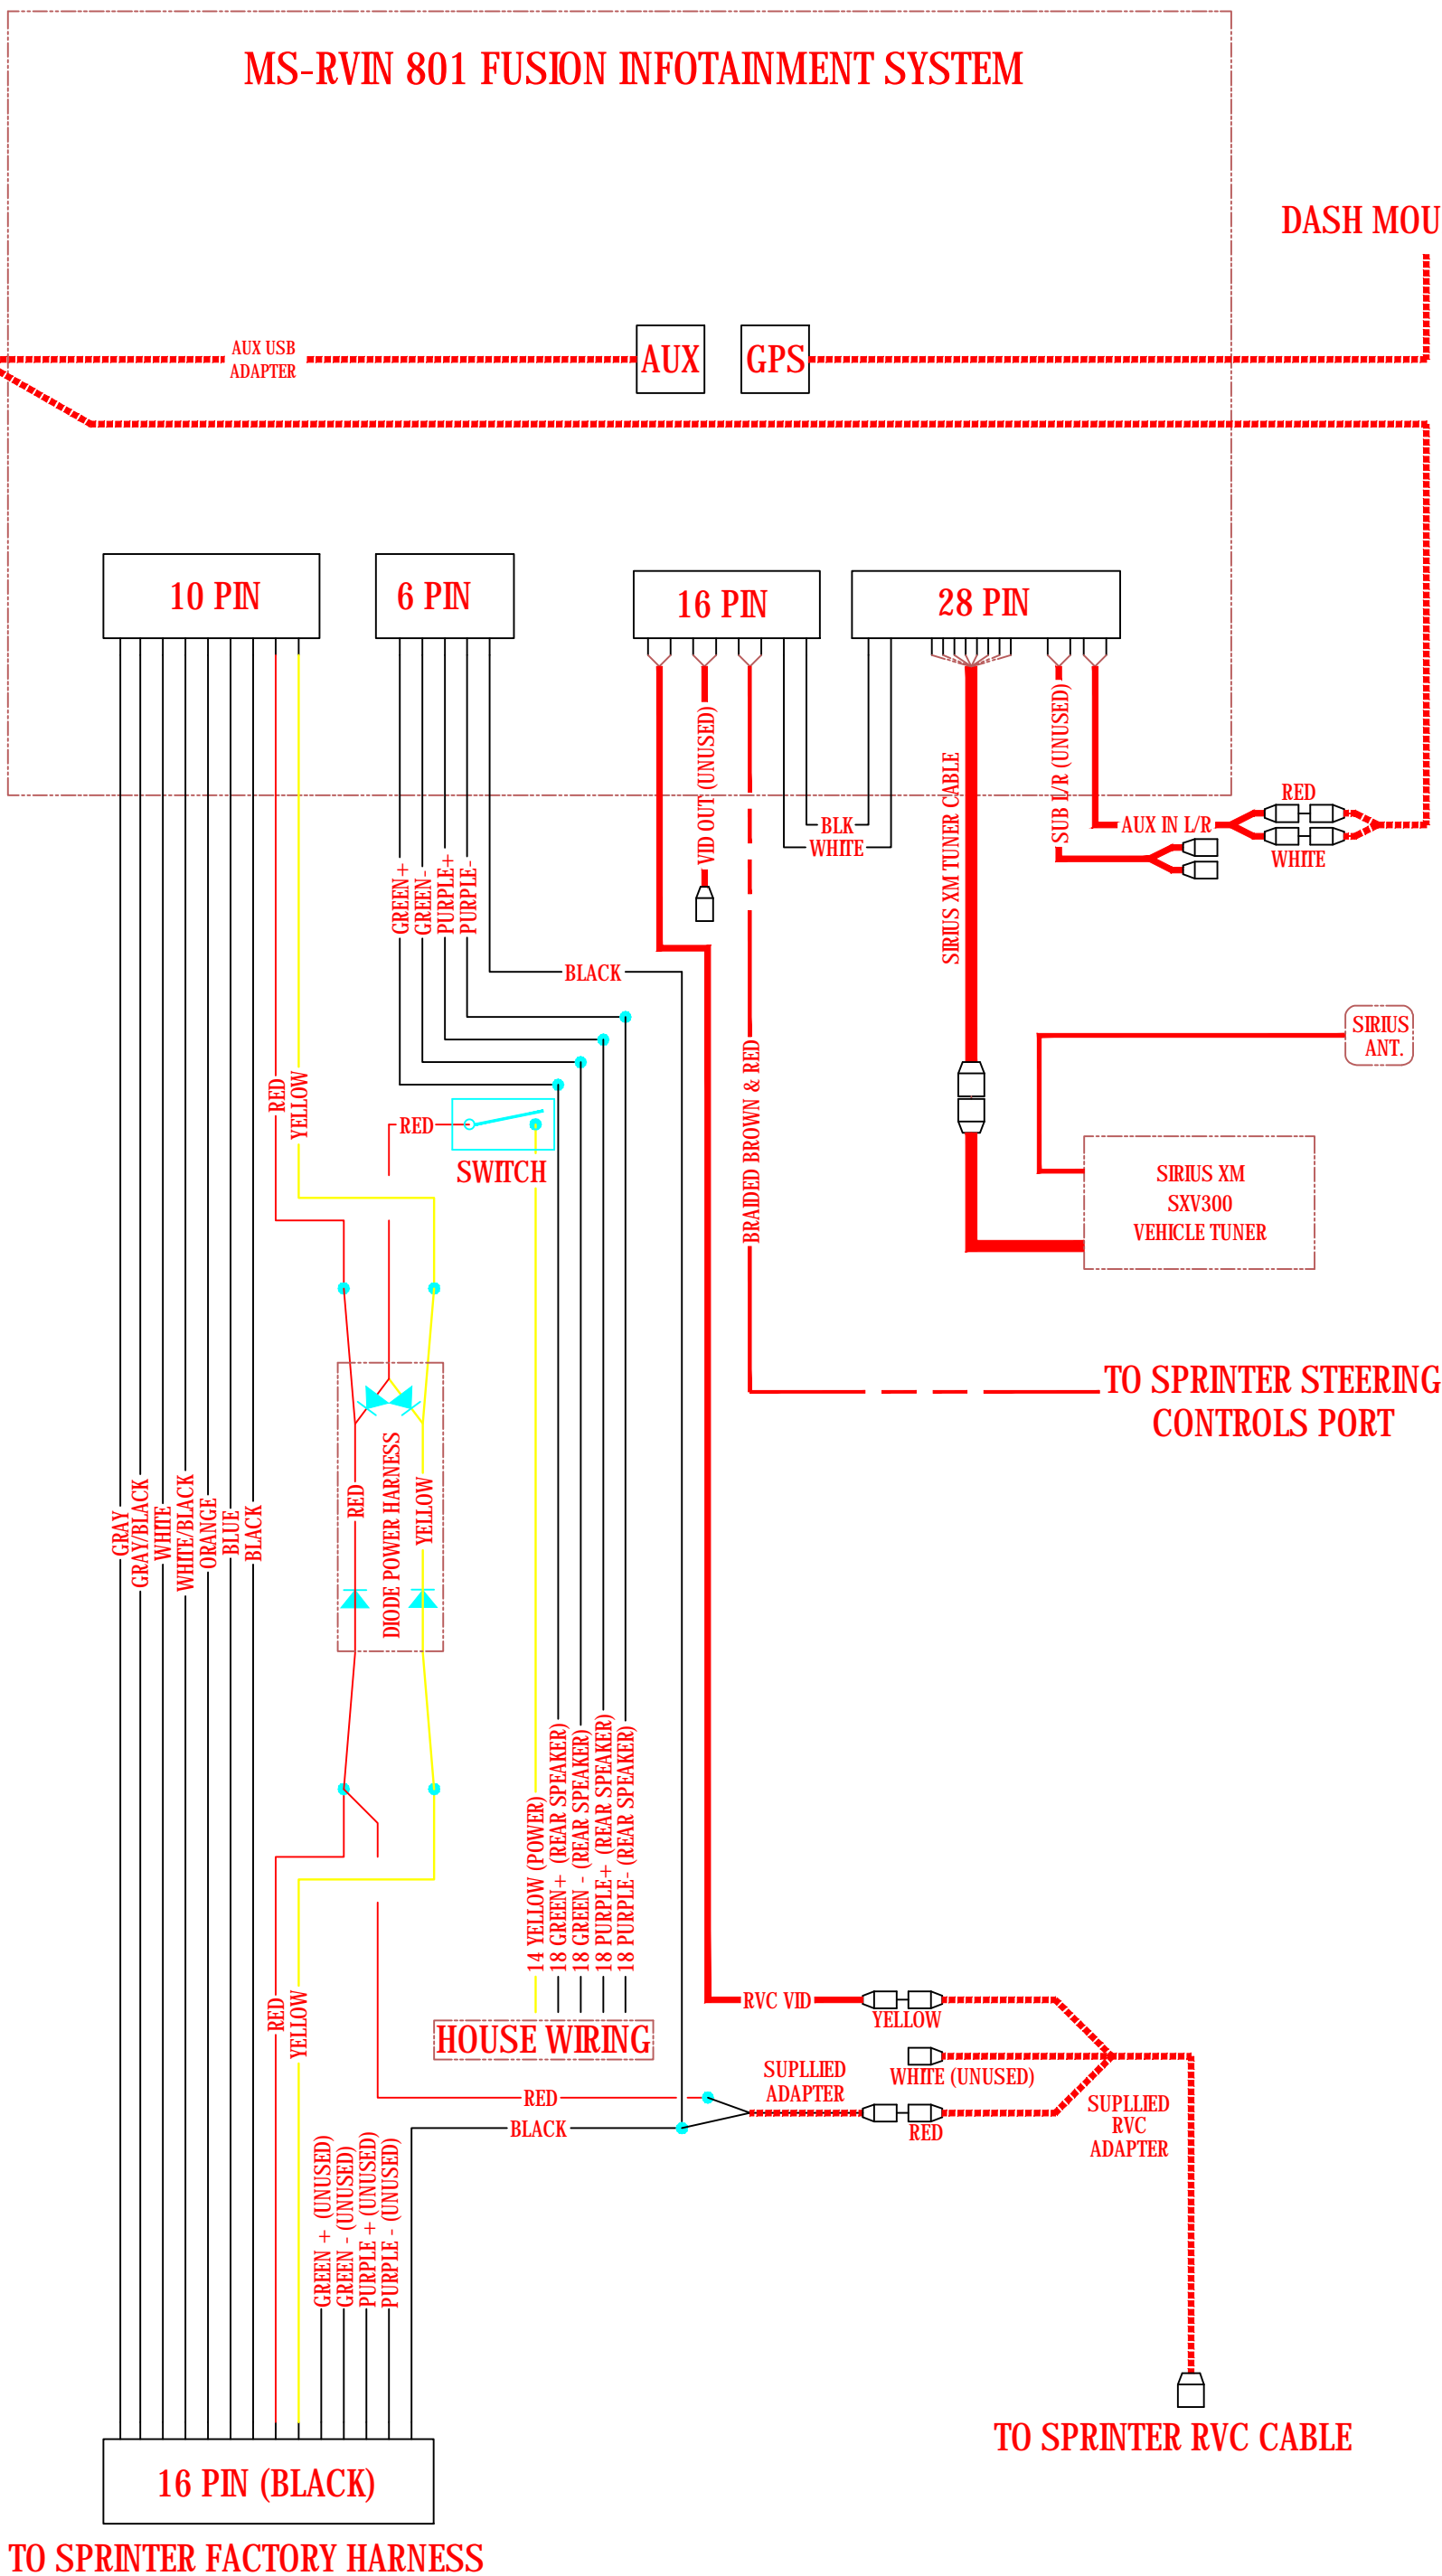

MS-RVIN 801 FUSION INFOTAINMENT SYSTEM

DASH MOUNTED USB

AUX USB ADAPTER

AUX

GPS

DASH MOUNTED GPS

TO SPRINTER FACTORY HARNESS

TO SPRINTER RVC CABLE

MS-RVIN 801 FUSION INFOTAINMENT SYSTEM