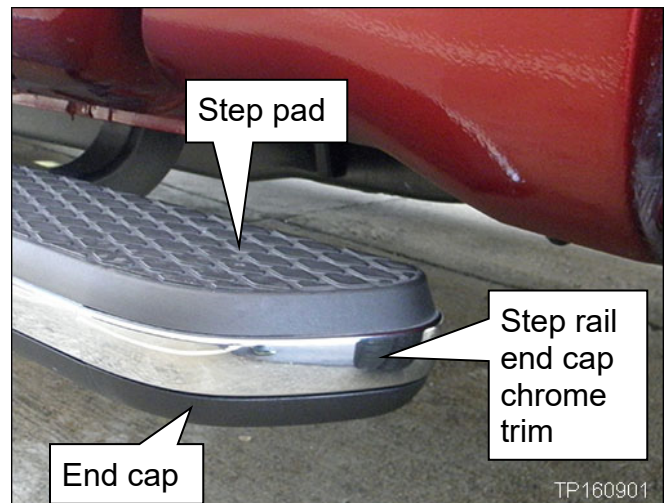

SERVICE INFORMATION

The end cap chrome trim (front and rear) on the step rails (running boards) is now available as a separate part (see **PARTS INFORMATION**).

If the end cap chrome trim needs to be replaced for any reason (fell off, damaged, etc.), replace only the end cap chrome trim.

Figure 1

NOTE:

- The end cap chrome trim can be replaced without removing the end cap or step pad.
- **DO NOT** replace the entire step rail when only the end cap chrome trim is needed.
- Refer to Installation Tips on the next page.