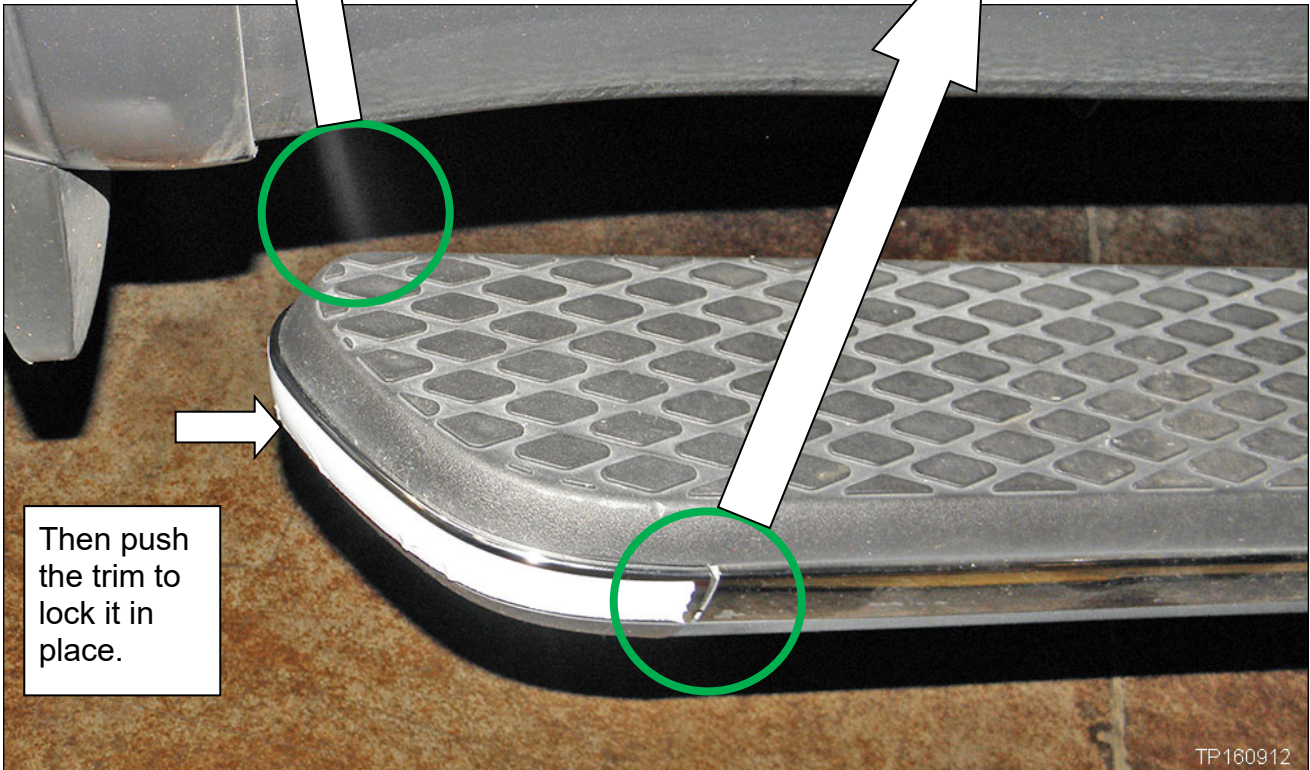

Installation Tips

When installing an end cap chrome trim:

Figure 2

Push on the ends
to align the tabs.

Figure 3

Figure 4

PARTS INFORMATION

DESCRIPTION	GRADE / COLOR	PART NUMBER	QUANTITY
End Cap Chrome Trim Front-RH and Rear-LH	SV, SL, and PRO4X / Bright Chrome	999T6-W3801	As needed
End Cap Chrome Trim Front-LH and Rear-RH	SV, SL, and PRO4X / Bright Chrome	999T6-W3802	
End Cap Chrome Trim Front-RH and Rear-LH	Platinum Reserve / Dark Chrome	999T6-W3803	
End Cap Chrome Trim Front-LH and Rear-RH	Platinum Reserve / Dark Chrome	999T6-W3804	