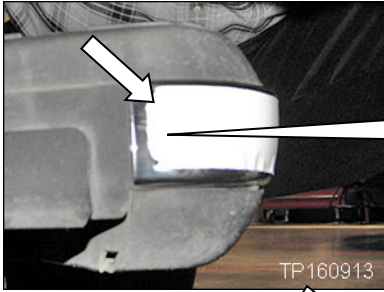

Installation Tips

When installing an end cap chrome trim:

Figure 2

Push on the ends
to align the tabs.

Figure 3

Figure 4

PARTS INFORMATION

DESCRIPTION	GRADE / COLOR	PART NUMBER	QUANTITY
End Cap Chrome Trim Front-RH and Rear-LH	SV, SL, and PRO4X / Bright Chrome	999T6-W3801	As needed
End Cap Chrome Trim Front-LH and Rear-RH	SV, SL, and PRO4X / Bright Chrome	999T6-W3802	
End Cap Chrome Trim Front-RH and Rear-LH	Platinum Reserve / Dark Chrome	999T6-W3803	
End Cap Chrome Trim Front-LH and Rear-RH	Platinum Reserve / Dark Chrome	999T6-W3804	