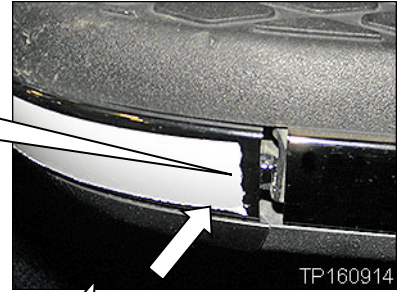

Installation Tips

When installing an end cap chrome trim:

Figure 2

Push on the ends
to align the tabs.

Figure 3

Figure 4

PARTS INFORMATION

DESCRIPTION	GRADE / COLOR	PART NUMBER	QUANTITY
End Cap Chrome Trim Front-RH and Rear-LH	SV, SL, and PRO4X / Bright Chrome	999T6-W3801	As needed
End Cap Chrome Trim Front-LH and Rear-RH	SV, SL, and PRO4X / Bright Chrome	999T6-W3802	
End Cap Chrome Trim Front-RH and Rear-LH	Platinum Reserve / Dark Chrome	999T6-W3803	
End Cap Chrome Trim Front-LH and Rear-RH	Platinum Reserve / Dark Chrome	999T6-W3804	