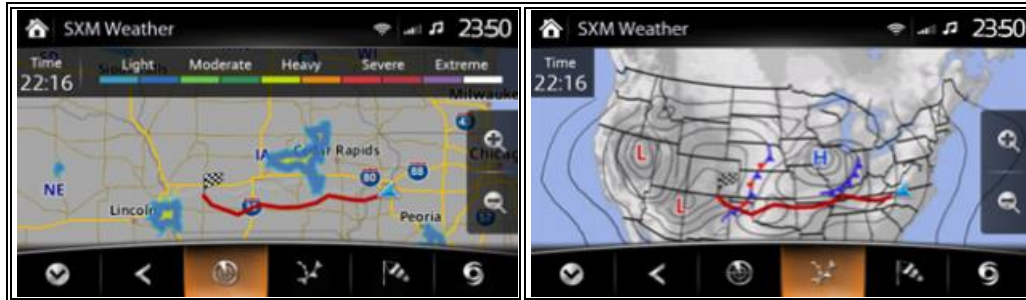

	Weather Forecast
	Weather Alerts
	Fuel Prices
	Sports
Audio	Album Art
	Channel Graphics
	Sports Flash
	Traffic Weather Now

* Traffic Plus requires in-vehicle navigation SD card.

1. Traffic Plus

In addition to displaying traffic flow information on the map of Navi, the user is notified of road construction, accidents etc. by character information.

2. Graphic Weather

In real time, displaying on the map position movement of clouds and weather chart of the United States.

3. Tabular Weather Forecast

Provides weather forecast 3 hours, 6 hours and 5 days. The weather of all the cities in the whole country can be displayed by specifying the city.