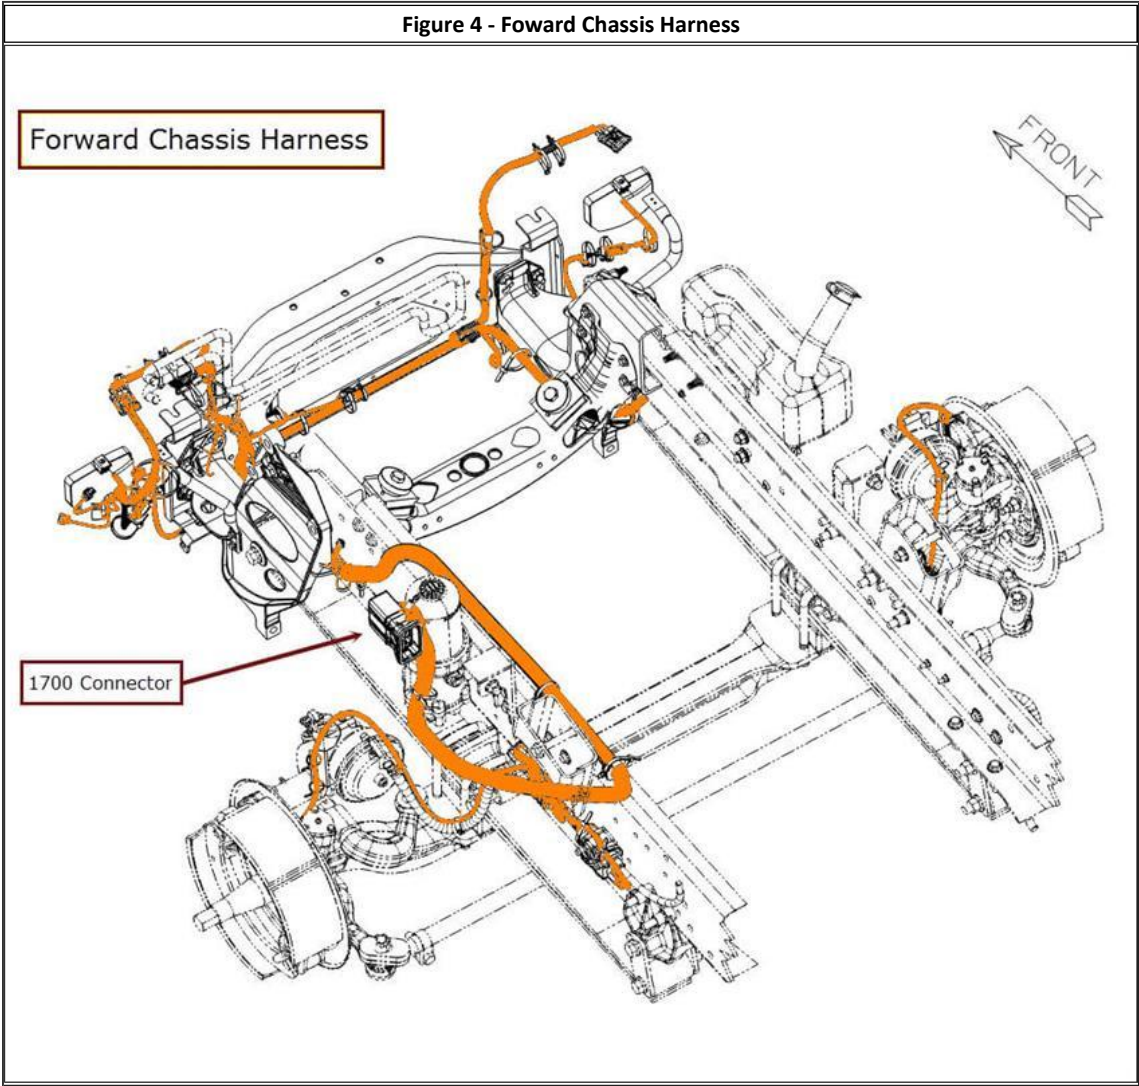

- Open the Service Portal
- Navigate to Service Reference - iKNOW Home

Figure 2 - iKNOW Home Page

- Item 1 - VIN Harness Part Number Lookup

Figure 3 - Example of the Vehicle Harness Lookup

Vehicle Harness Lookup

EXAMPLE

Search For Harness

Chassis/VIN:

Results

VIN	FrontHarness	CenterHarness	RearHarness	EngineHarness
3HSDJSNR5EN019215	2514502C91	2515337C91	2514309C91	2514880c91

- Enter the VIN - Click Search
- If no results are found a case file will be required to verify the correct Build to VIN harness is ordered

Harness Identification

Figure 4 - Foward Chassis Harness

Figure 5 - Center Chassis Harness

Figure 6 - Rear Chassis Harness

Figure 7 - Powertrain Harness

 Hide Details

Feedback Information

Viewed: 1104
Helpful: 12
Not Helpful: 1