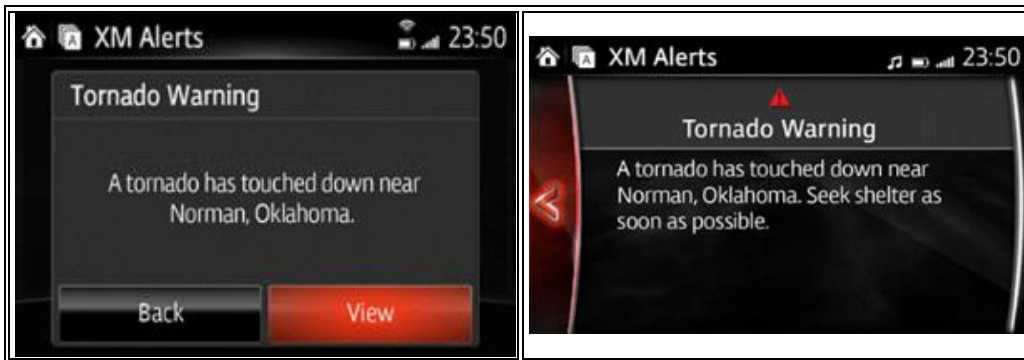

3. Tabular Weather Forecast

Provides weather forecast 3 hours, 6 hours and 5 days. The weather of all the cities in the whole country can be displayed by specifying the city.

4. Weather Alerts

When severe weather occurs in the vicinity of the own vehicle position, a warning and detailed information via a pop-up screen.