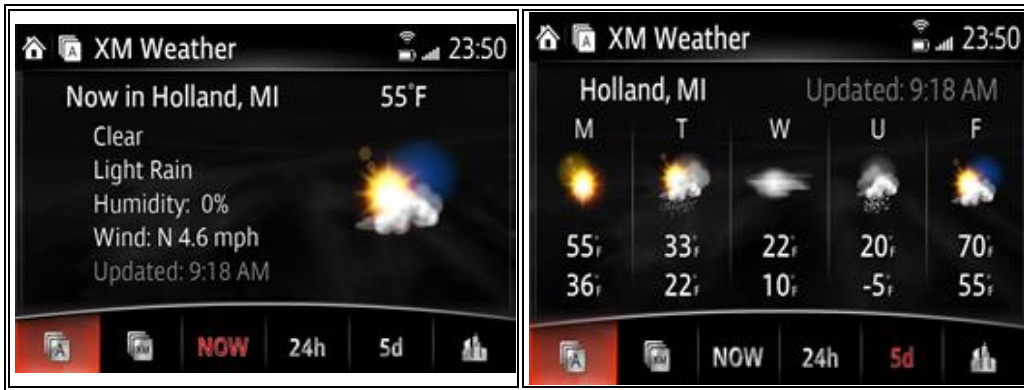

1. Traffic Plus

In addition to displaying traffic flow information on the map of Navi, the user is notified of road construction, accidents etc. by character information.

2. Graphic Weather

In real time, displaying on the map position movement of clouds and weather chart of the United States.

3. Tabular Weather Forecast

Provides weather forecast 3 hours, 6 hours and 5 days. The weather of all the cities in the whole country can be displayed by specifying the city.

4. Weather Alerts

When severe weather occurs in the vicinity of the own vehicle position, a warning and detailed information via a pop-up screen.