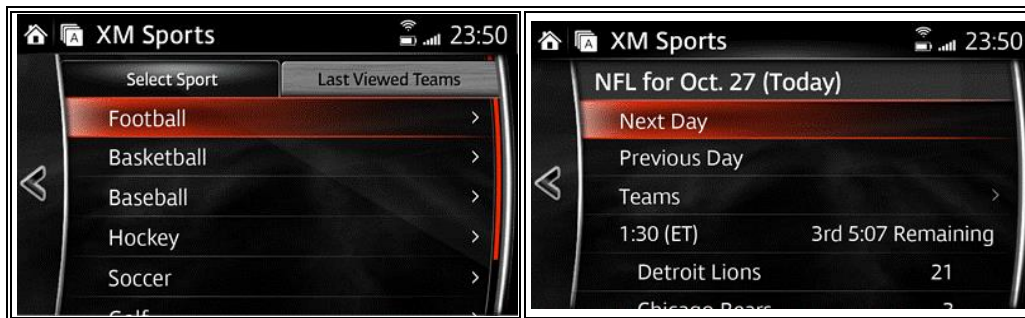

6. Sports

Display game results and schedules such as baseball, basketball and golf.

7. Sports Flash

When a significant event occurs during the game (touchdown, goal, etc.) of the team set by the user, it notifies via pop-up screen.