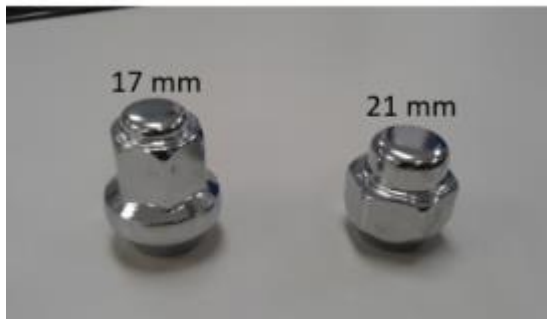

Subject Lug nut size change on 19MY Yaris SD MEX-Prod		Market USA
Service Category Suspension	Section Tire/Wheel	
Applicability 19MY Yaris (WMI=3MY)		

APPLICABLE VEHICLES

2019	Yaris SD MEX-Prod

CONDITION

1) Lug nut size change from 21 mm to 17mm was implemented on 9/10/2018.
2) The 21mm wheel locking nut will not work with the OE wrench (since it is for 17mm nuts).

Yaris Model Year	Lug nut size	Hub nut box wrench	Locking nut size
18MY	21mm	21mm	21mm
19MY (9/10/18)	17mm	17mm	21mm

RECOMMENDATIONS

Please check the vehicle production date on the doorjamb area.

- Only use part number PT276-12160 for vehicles built on 9/9/2018, or before, and for 18MY.
- **DO NOT** use part number PT276-12160 on 19MY vehicles built after 9/9/2018. See pictures below for reference.

Picture1. Different size lug nuts

LINK REFERENCES

This Tech Tip does not contain any link references