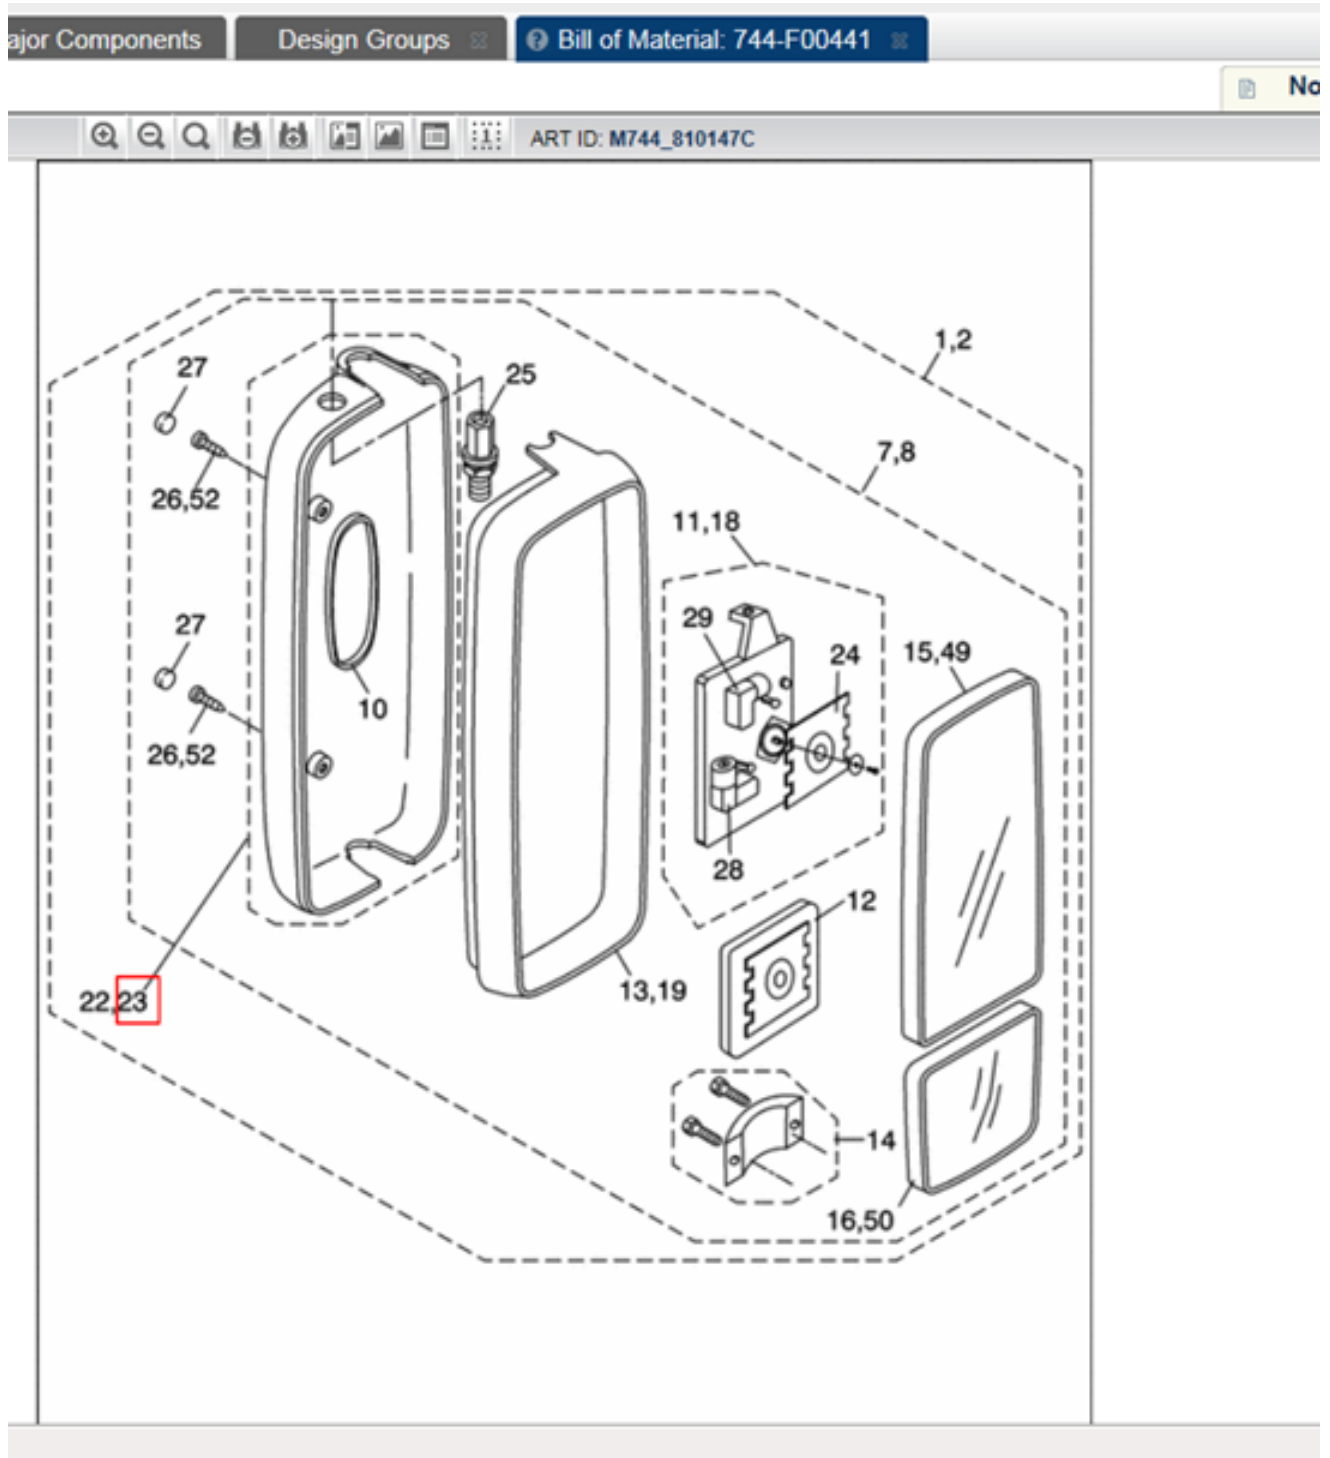

Contact your WST DSM if you have comments or questions.