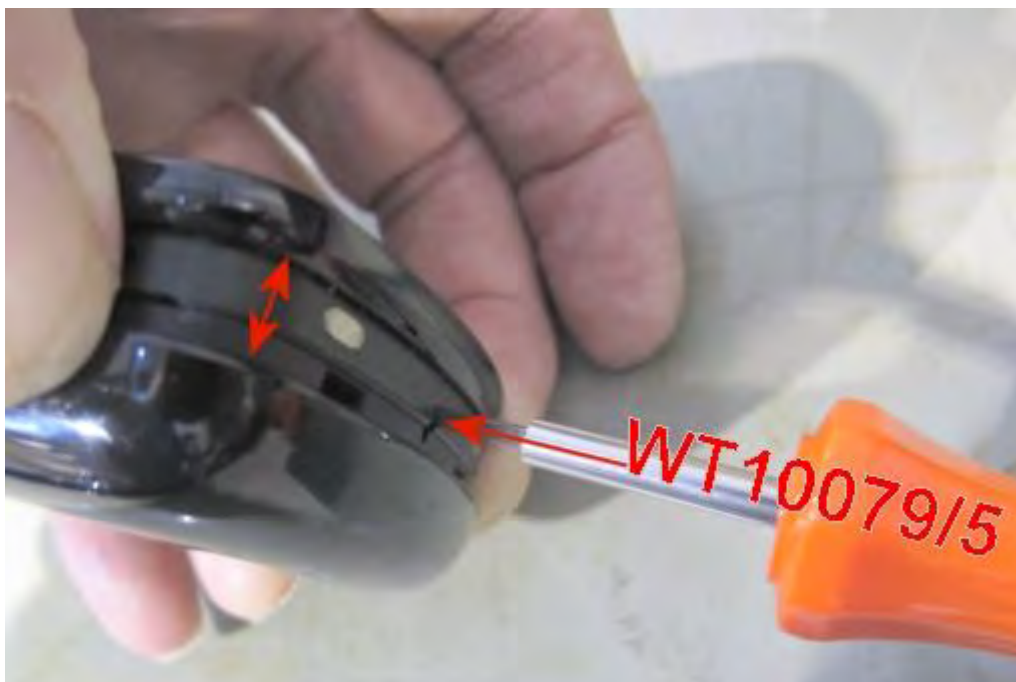

### Work

NOTE: It is essential that 2 minutes has elapsed before the TSR is ejected from the cradle

1. Eject the TSR from the cradle

Figure 9

2. Remove the back from the TSR. Using a suitable tool depress the securing latch (WT10079/5 is suitable) whilst pulling the back off the unit (see Figure 9)