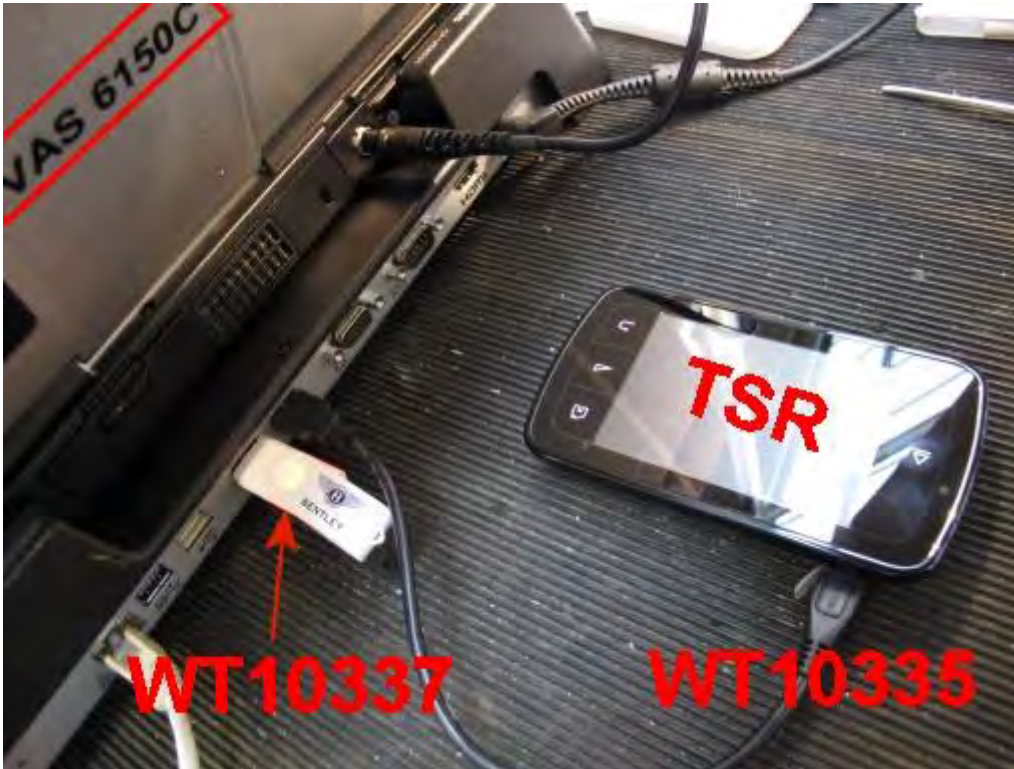

Figure 10

3. With the back removed from the TSR remove the tape covering the micro USB port (see Figure 10)

Figure 11

4. Connect the TSR to the Bentley diagnostic tool (VAS 6150C or similar) using USB cable (part number WT10335). (See Figure 11)
5. Insert the USB memory stick (part number WT10337) into a spare port on the Bentley diagnostic tool (VAS 6150C or similar). (See Figure 11)