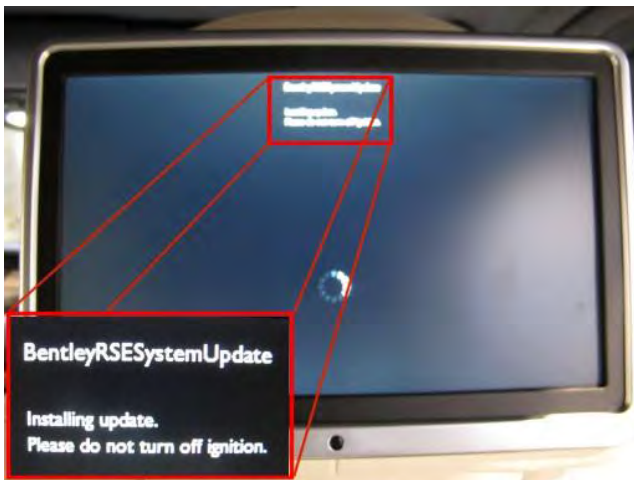

Figure 8

14. The process screen will display progress. This section of the download will take up to 20 minute. When the *Overall status* shows *Update Succeeded* select Continue (see Figure 9)