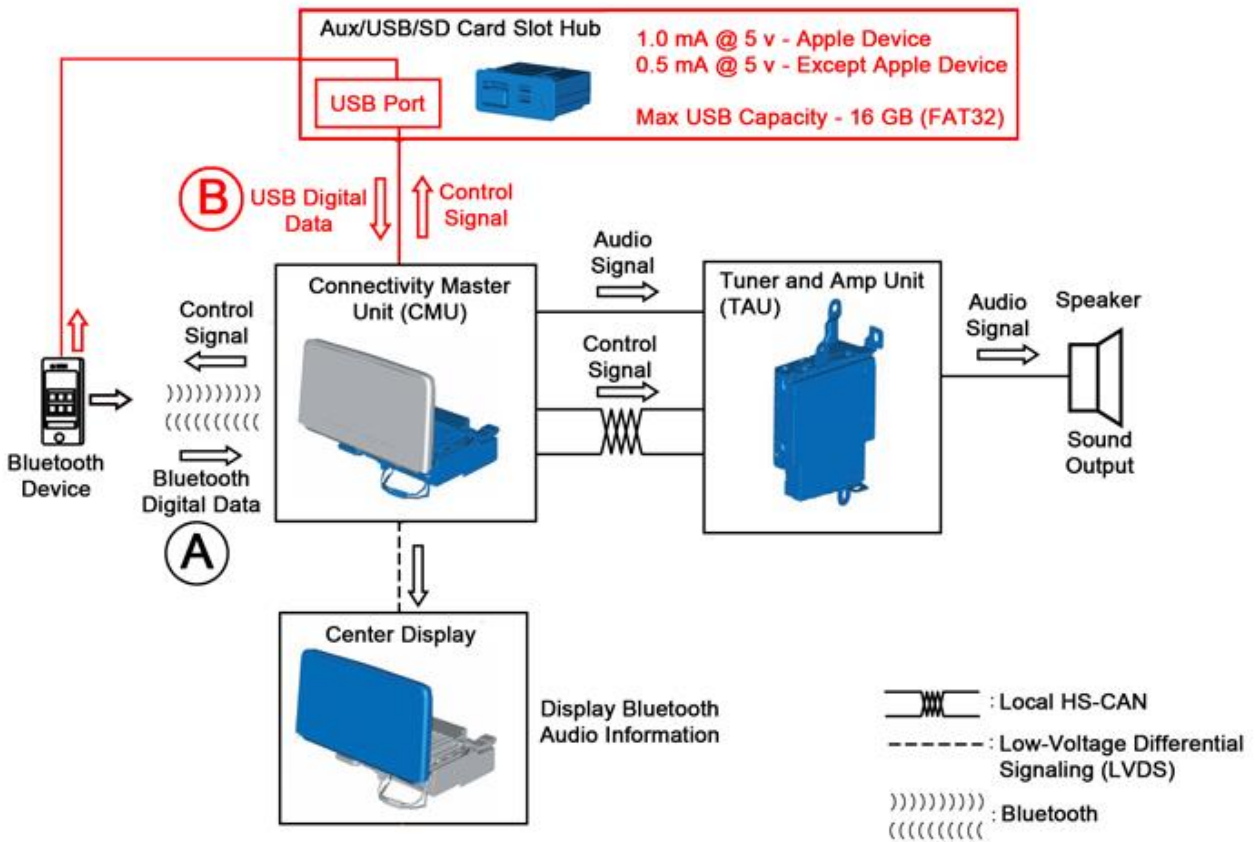

Blank Screen and/or No Audio Sound

These concerns may be caused by:

- The MAZDA CONNECT system has reached its capacity limits when streaming music with audio source aha/Pandora/Stitcher/Bluetooth® and also connected to the USB port.
- The MAZDA CONNECT system has reached its capacity limits when the customer's USB device capacity exceeds 16 GB (e.g. 64 GB iPhone X). The MAZDA CONNECT system USB port capacity is 16 GB (FAT32).

Mazda recommends not to connect any devices to the USB port when streaming music with audio source aha/Pandora/Stitcher/Bluetooth®.

When streaming music with audio source aha/Pandora/Stitcher/Bluetooth® (without USB connection), the Connectivity Master Unit (CMU) is able to process Bluetooth® digital data (A) and output audio sound and display Bluetooth® audio information. If the same device is connected to the USB port for charging, the CMU processes both Bluetooth® digital data (A) and USB digital data (B) from the same device at the same time. In this case, CMU resources may be exceeded, causing a Blank Screen and/or No Audio Sound.