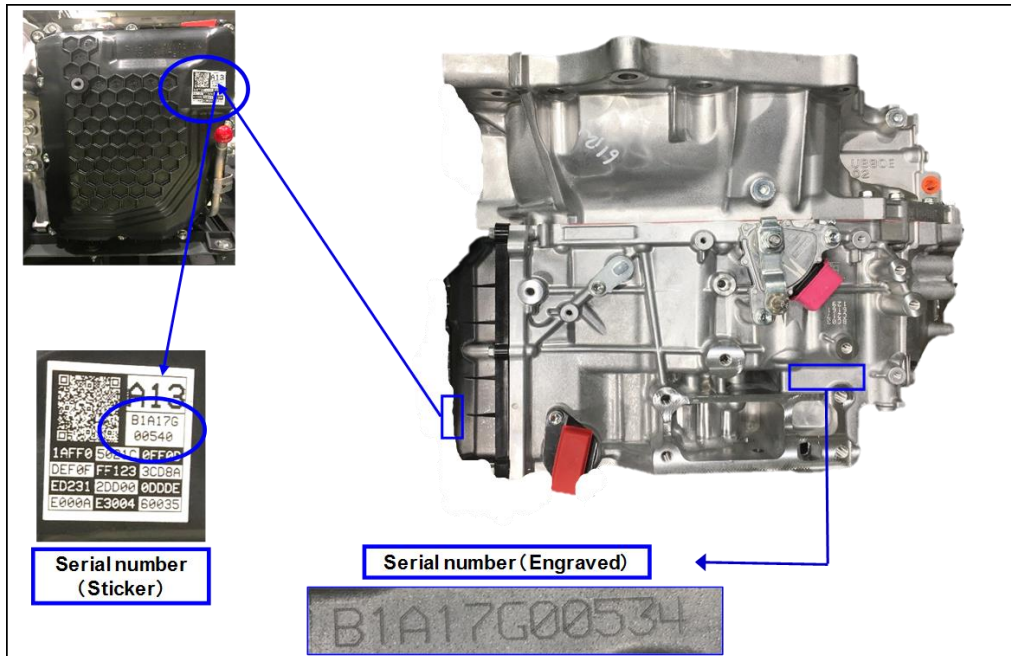

RECOMMENDATIONS

If necessary to determine transmission serial number on a 2017-2018 Sienna and Highlander and 2018 Camry vehicles, use the below guide to assist you.

Figure 1. Transmission serial number locations (Recommended method is checking Sticker location).

See the table on next page for examples and breakdown from each unit plant.

Subject

2018 Camry Transmission Serial Number Decoder

Market

USA

Applicability

RECOMMENDATIONS

TMMWV	<p>B 1 A 17 G 00534</p> <ul style="list-style-type: none"> — Production Number — Production Month <u>Toyota TMMWV Plant</u> A:Jan. B:Feb. C:Mar. D:Apr. E:May F:Jun. G:Jul. H:Aug. J:Sep. K:Oct. L:Nov. M:Dec. — Production Year — Production Plant Code (A = TMMWV Plant) — Plant Line Number — DAT Model (A = UA80, B = UB80)
Kinuura	<p>UB02F2 17 2 19 Y 206</p> <ul style="list-style-type: none"> — Production Number — Shift Y:1st. W:2nd — Production Day — Production Month 1:Jan. 2:Feb. 3:Mar. 4:Apr. 5:May 6:Jun. 7:Jul. 8:Aug. 9:Sep. A:Oct. B:Nov. C:Dec. — Production Year — Plant Control Number (UA=UA80, UB = UB80)
AW	<p>7A 6 16 B 00004</p> <ul style="list-style-type: none"> — Production Number — Production Month <u>Aisin AW Okazaki Higashi Plant</u> A:Jan. B:Feb. C:Mar. D:Apr. E:May F:Jun. G:Jul. H:Aug. J:Sep. K:Oct. L:Nov. M:Dec. — Production Year — Production Plant Code (6: Aisin AW Okazaki Higashi Plant) — Plant Control Number (7A = UA80 7B = UB80)