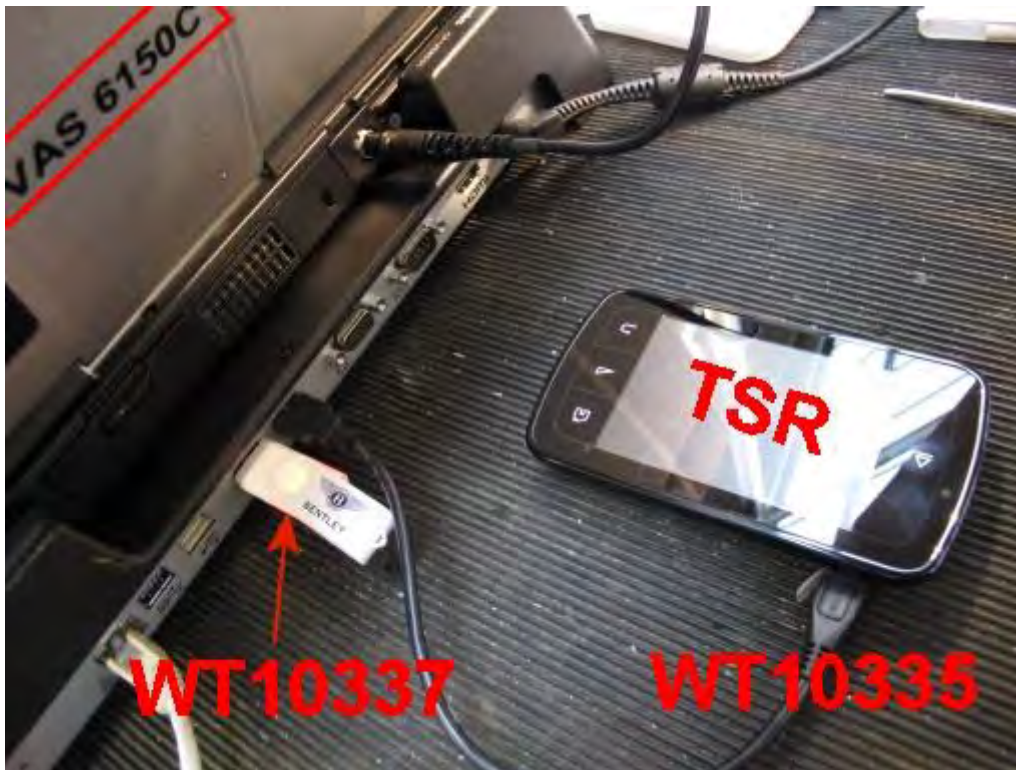

Figure 10

3. With the back removed from the TSR remove the tape covering the micro USB port (see Figure 10)

Figure 11

4. Connect the TSR to the Bentley diagnostic tool (VAS 6150C or similar) using USB cable (part number WT10335). (See Figure 11)
5. Insert the USB memory stick (part number WT10337) into a spare port on the Bentley diagnostic tool (VAS 6150C or similar). (See Figure 11)