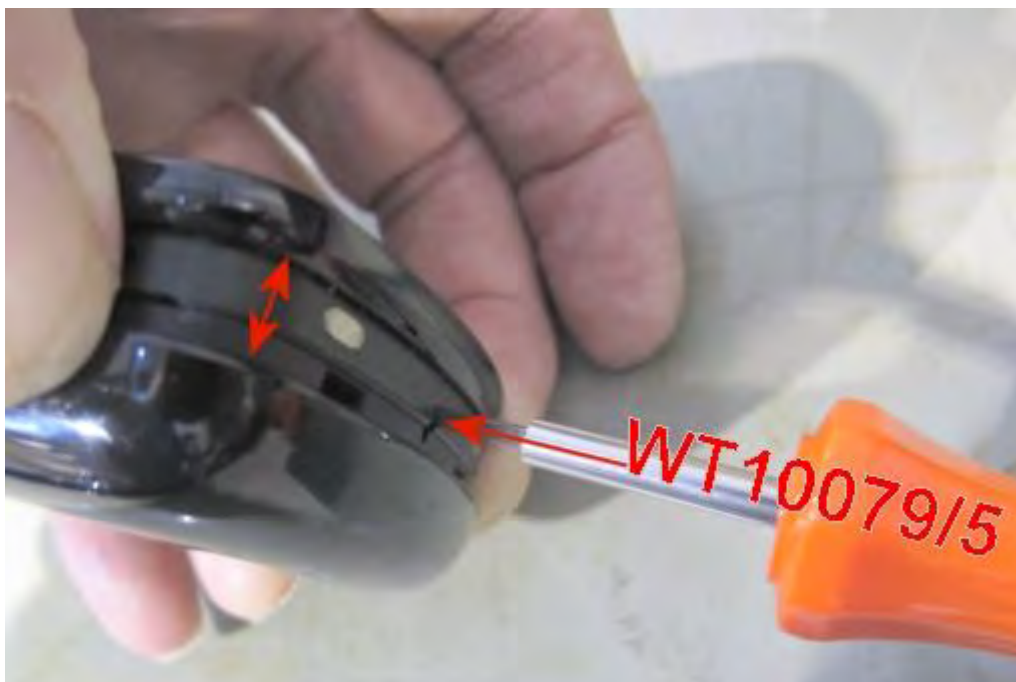

Work

NOTE: It is essential that 2 minutes has elapsed before the TSR is ejected from the cradle

1. Eject the TSR from the cradle

Figure 9

2. Remove the back from the TSR. Using a suitable tool depress the securing latch (WT10079/5 is suitable) whilst pulling the back off the unit (see Figure 9)