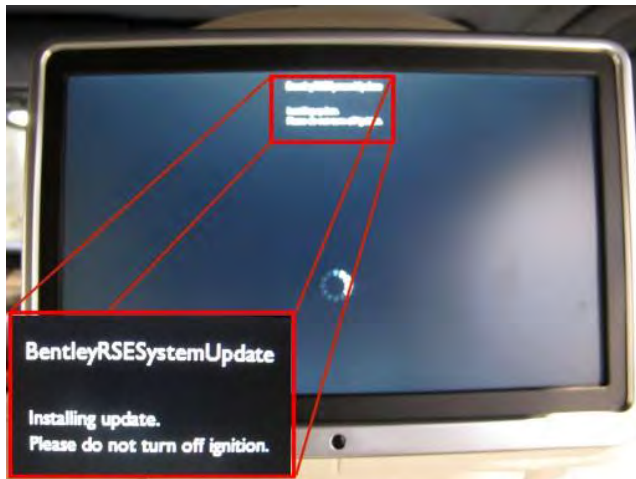

Figure 8

14. The process screen will display progress. This section of the download will take up to 20 minutes. When the **Overall status** shows **Update Succeeded** select Continue (see Figure 9)