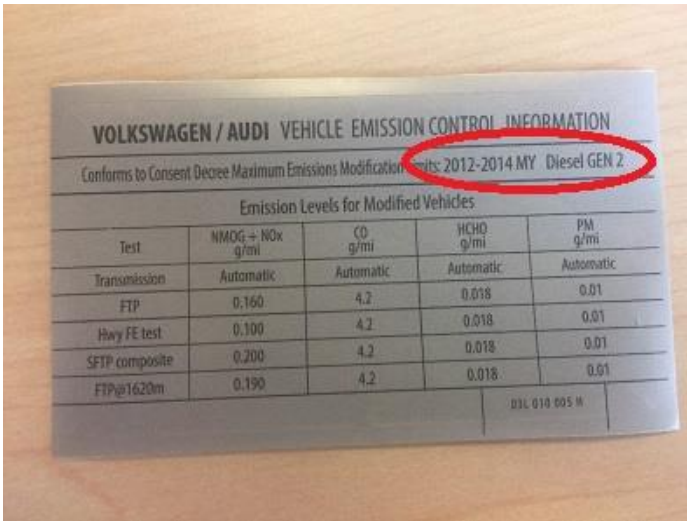

## Service

**23Q3 Generation 3 = 2015 TDI vehicles:** Labels state GEN 3 or GENERATION 3 and have 2015 in print. See figure 1 and 2, circles.\*

Figure 1

Figure 2

**\*Note always refer to the latest campaign circular available for updates on Service Net\***

**23U4 Generation 2 = 2012 through 2014 Passat Automatic Transmission TDI vehicles:** Labels state GEN 2 or GENERATION 2 and have 2012 - 2014 in print. See figure 3 and 4, circles.\*

Figure 3

Figure 4

**\*Note always refer to the latest campaign circular available for updates on Service Net\***

**23U3 Generation 1 = 2010 through 2014 Golf, Jetta, Beetle TDI vehicles:** Labels state GEN 1 2009-2014 MY or GENERATION 1 - 2010 - 2014 MODEL YEAR in print. See figure 5 and 6, circles.\*

Figure 5

Figure 6