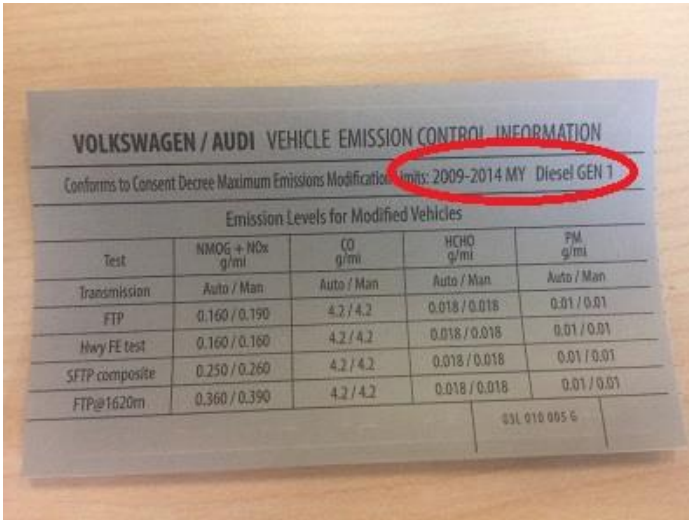

**23U3 Generation 1 = 2010 through 2014 Golf, Jetta, Beetle TDI vehicles:** Labels state GEN 1 2009-2014 MY or GENERATION 1 - 2010 - 2014 MODEL YEAR in print. See figure 5 and 6, circles.\*

Figure 5

Figure 6

**\*Note always refer to the latest campaign circular available for updates on Service Net\***

**23U3 Generation 1 = 2009 Golf, Jetta, Beetle TDI vehicles:** Labels state GEN 1 2009-2014 MY or GENERATION 1 - 2009 MODEL YEAR in print. See figure 7 and 8, circles.\*