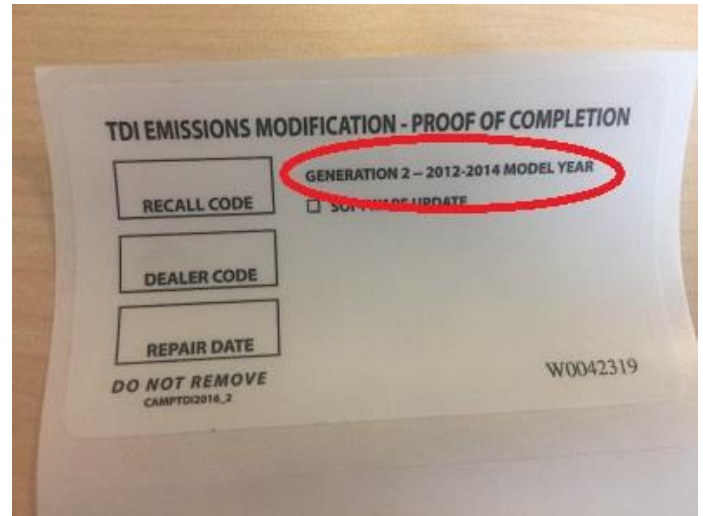

## Service

**23Q3 Generation 3 = 2015 TDI vehicles:** Labels state GEN 3 or GENERATION 3 and have 2015 in print. See figure 1 and 2, circles.\*

Figure 1

Figure 2

**\*Note always refer to the latest campaign circular available for updates on Service Net\***

**23U4 Generation 2 = 2012 through 2014 Passat Automatic Transmission TDI vehicles:** Labels state GEN 2 or GENERATION 2 and have 2012 - 2014 in print. See figure 3 and 4, circles.\*

Figure 3

Figure 4

**\*Note always refer to the latest campaign circular available for updates on Service Net\***

**23U3 Generation 1 = 2010 through 2014 Golf, Jetta, Beetle TDI vehicles:** Labels state GEN 1 2009-2014 MY or GENERATION 1 - 2010 - 2014 MODEL YEAR in print. See figure 5 and 6, circles.\*

Figure 5

Figure 6