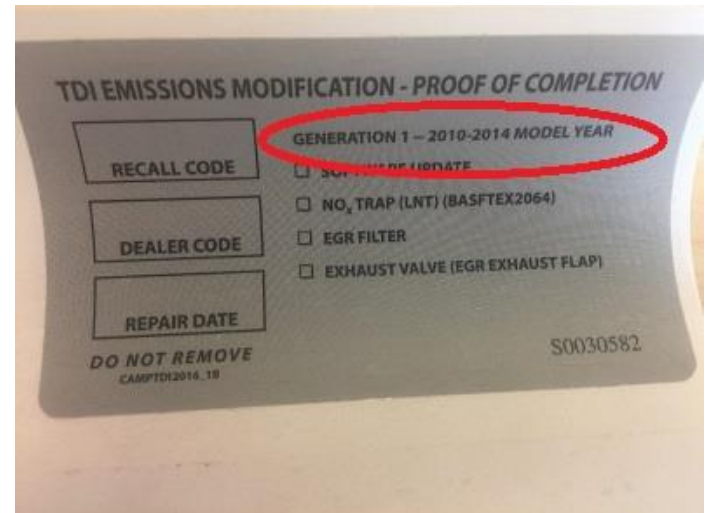

**23U4 Generation 2 = 2012 through 2014 Passat Automatic Transmission TDI vehicles:** Labels state GEN 2 or GENERATION 2 and have 2012 - 2014 in print. See figure 3 and 4, circles.\*

Figure 3

Figure 4

**\*Note always refer to the latest campaign circular available for updates on Service Net\***

**23U3 Generation 1 = 2010 through 2014 Golf, Jetta, Beetle TDI vehicles:** Labels state GEN 1 2009-2014 MY or GENERATION 1 - 2010 - 2014 MODEL YEAR in print. See figure 5 and 6, circles.\*

Figure 5

Figure 6

**\*Note always refer to the latest campaign circular available for updates on Service Net\***

**23U3 Generation 1 = 2009 Golf, Jetta, Beetle TDI vehicles:** Labels state GEN 1 2009-2014 MY or GENERATION 1 - 2009 MODEL YEAR in print. See figure 7 and 8, circles.\*