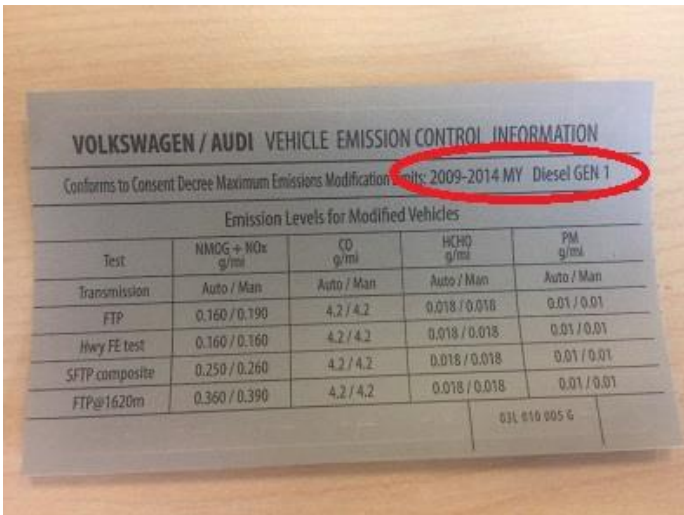

## Service

**23Q3 Generation 3 = 2015 TDI vehicles:** Labels state GEN 3 or GENERATION 3 and have 2015 in print. See figure 1 and 2, circles.\*

Figure 1

Figure 2

**\*Note always refer to the latest campaign circular available for updates on Service Net\***

**23U4 Generation 2 = 2012 through 2014 Passat Automatic Transmission TDI vehicles:** Labels state GEN 2 or GENERATION 2 and have 2012 - 2014 in print. See figure 3 and 4, circles.\*

Figure 3

Figure 4

**\*Note always refer to the latest campaign circular available for updates on Service Net\***

**23U3 Generation 1 = 2010 through 2014 Golf, Jetta, Beetle TDI vehicles:** Labels state GEN 1 2009-2014 MY or GENERATION 1 - 2010 - 2014 MODEL YEAR in print. See figure 5 and 6, circles.\*

Figure 5

Figure 6

**\*Note always refer to the latest campaign circular available for updates on Service Net\***

**23U3 Generation 1 = 2009 Golf, Jetta, Beetle TDI vehicles:** Labels state GEN 1 2009-2014 MY or GENERATION 1 - 2009 MODEL YEAR in print. See figure 7 and 8, circles.\*