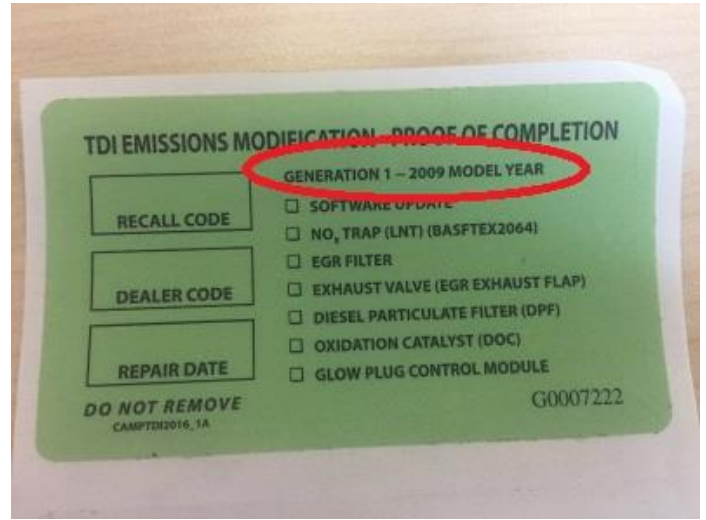

**23U3 Generation 1 = 2010 through 2014 Golf, Jetta, Beetle TDI vehicles:** Labels state GEN 1 2009-2014 MY or GENERATION 1 - 2010 - 2014 MODEL YEAR in print. See figure 5 and 6, circles.\*

Figure 5

Figure 6

**\*Note always refer to the latest campaign circular available for updates on Service Net\***

**23U3 Generation 1 = 2009 Golf, Jetta, Beetle TDI vehicles:** Labels state GEN 1 2009-2014 MY or GENERATION 1 - 2009 MODEL YEAR in print. See figure 7 and 8, circles.\*

Figure 7

Figure 8

**\*Note always refer to the latest campaign circular available for updates on Service Net\***