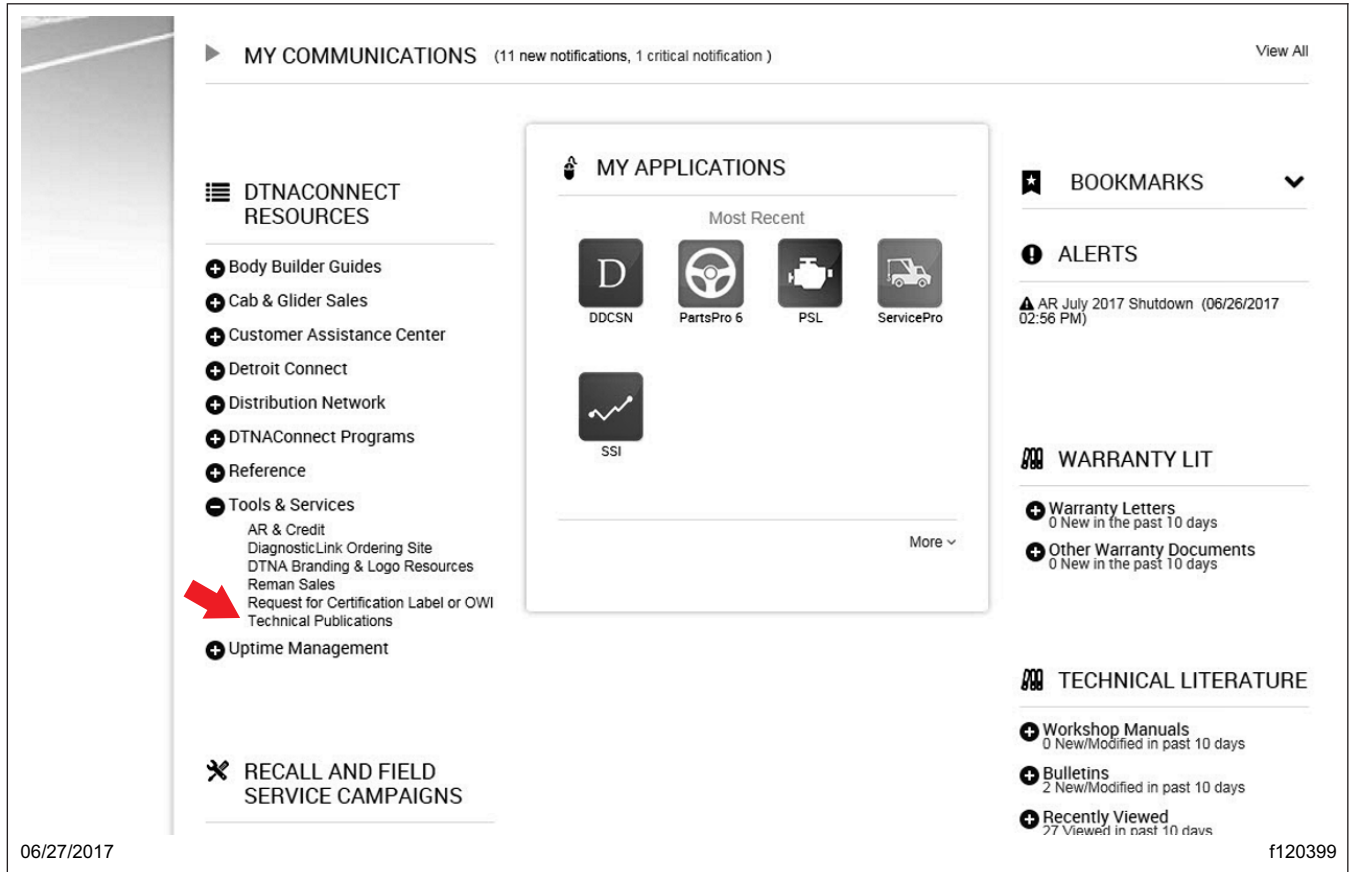

Description of Revisions: *This bulletin replaces the version dated 06/09/2017. Fig. 1 has been added.*

To order online, click on [this link](#), or log into www.DTNAConnect.com, then under *DTNAConnect Resources* expand the list to select *Technical Publications*, as shown in [Fig. 1](#).