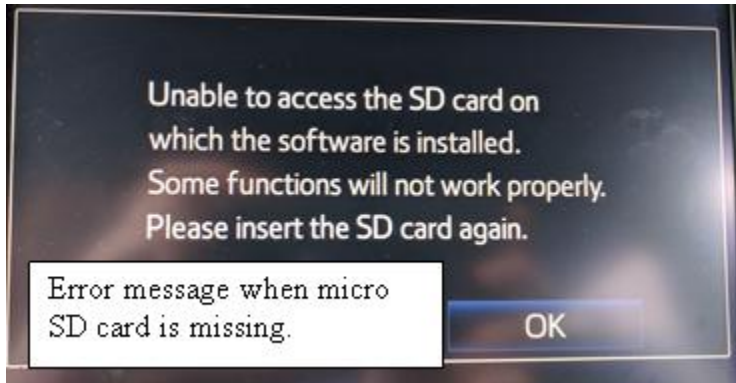

Applicability

2016-17 Land Cruiser

APPLICABLE VEHICLES

2016-2017

Land Cruiser

CONDITION

Navigation microSD (mSD) card reads an error when missing or swapped from another vehicle.

RECOMMENDATIONS