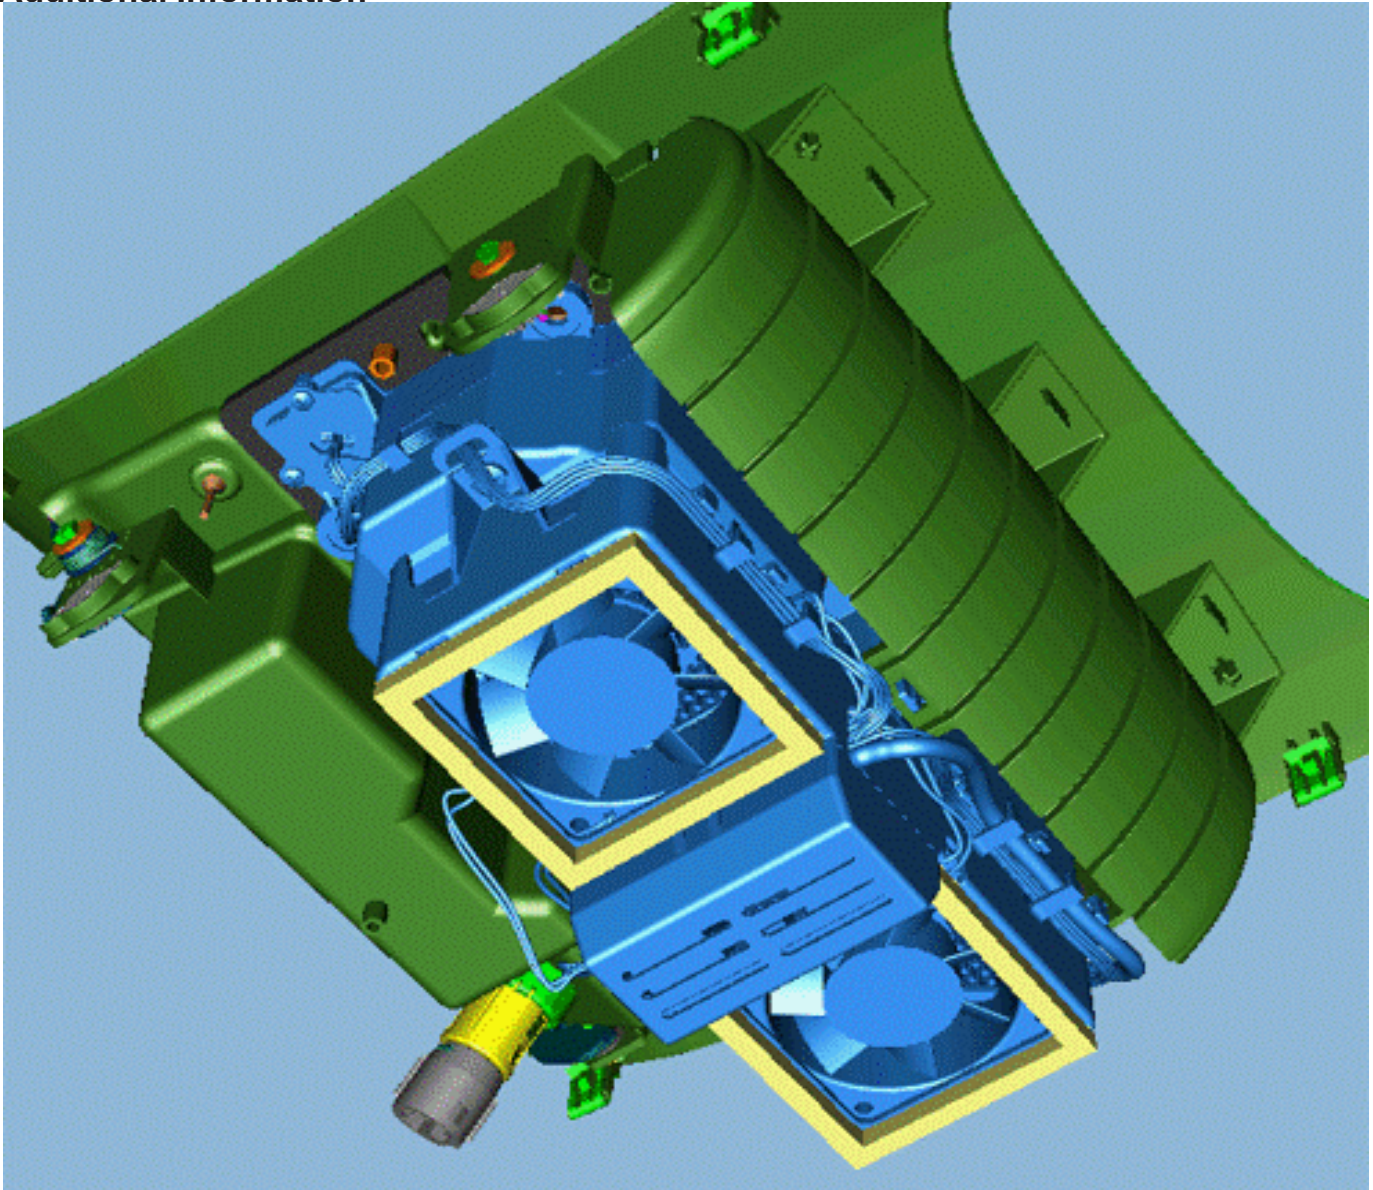

- Option-2: Replace the console upper trim plate/bezel with the Non-heat/cool cup holder (Non-HNE) version.

Additional Information

4842157

The stainless cup holders are formed by the cup holder thermal exchange unit. If option-2 is chosen, the thermal exchange unit will need to be removed along with the upper console trim plate/bezel as an assembly. The body side electrical connector will need to be secured to prevent a possible rattle concern. The new Non-HNE trim bezel will have the black plastic style cup holders pre-installed to the bezel.