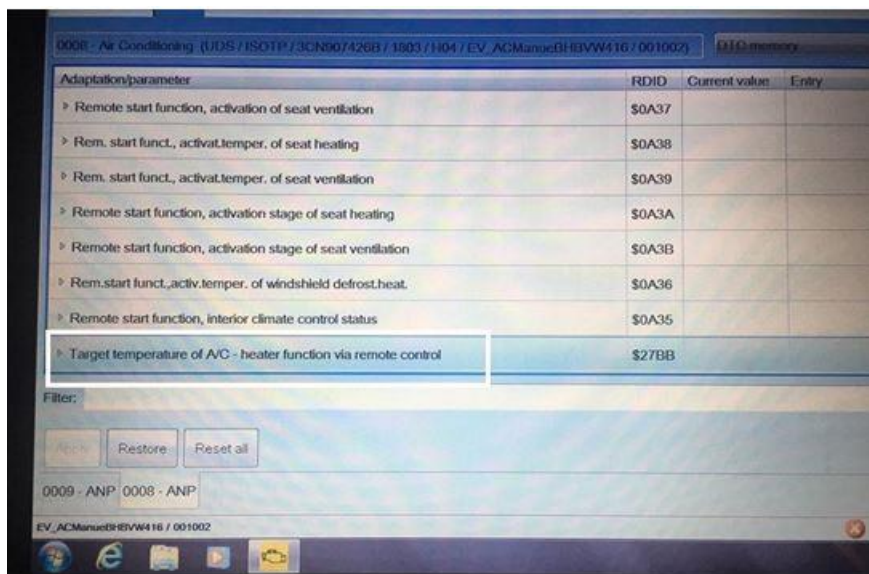

Figure 3

Additional Information

Revision History		
Revision Number	Released Date	Reason For Update
2048304/1	11/3/17	Original publication.

© 2017 Volkswagen Group of America, Inc. All rights reserved. Information contained in this document is based on the latest information available at the time of printing and is subject to the copyright and other intellectual property rights of Volkswagen Group of America, Inc., its affiliated companies and its licensors. All rights are reserved to make changes at any time without notice. No part of this document may be reproduced, stored in a retrieval system, or transmitted in any form or by any means, electronic, mechanical, photocopying, recording, or otherwise, nor may these materials be modified or reposted to other sites, without the prior expressed written permission of the publisher.