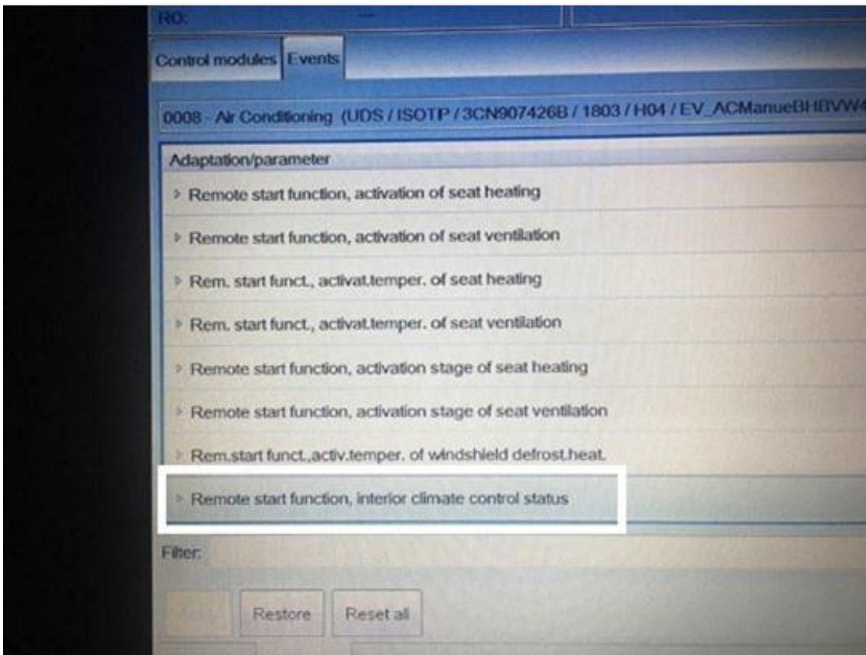

- Select control module OBD for address word 08 (AC control module).
- Select adaption and scroll down the list to “Remote start function, interior climate control status” and select the empty box under entry (Figure 1).
- Select “Remote start function with last set value active” and then select apply at the bottom left corner of the screen (Figure 2). Apply selection box will appear once remote start function is selected.

Now when the remote start system is activated the last settings active for the air conditioning/heater will be active (Figure 3).

Tip:

Level settings can also be changed for the ventilated/heated seats, and defrost.