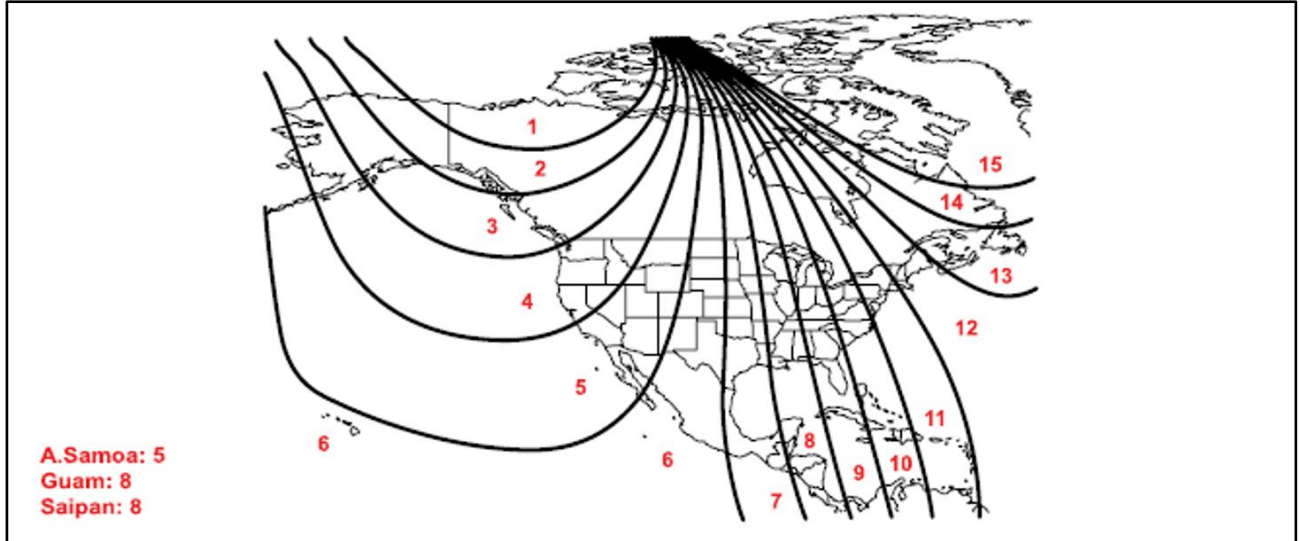

Figure 2.

2. Push and hold the "N" switch for approximately 6 seconds until the zone number (1 – 15) appears on the display. Then push the switch to select the number of the zone where the vehicle is located.

NOTE

Pushing the "N" switch turns the compass display ON or OFF.

See the map for zone reference.

Figure 3.

Initial Calibration of Compass During PDS

Repair Procedure (Continued)

Figure 4.

Figure 5.