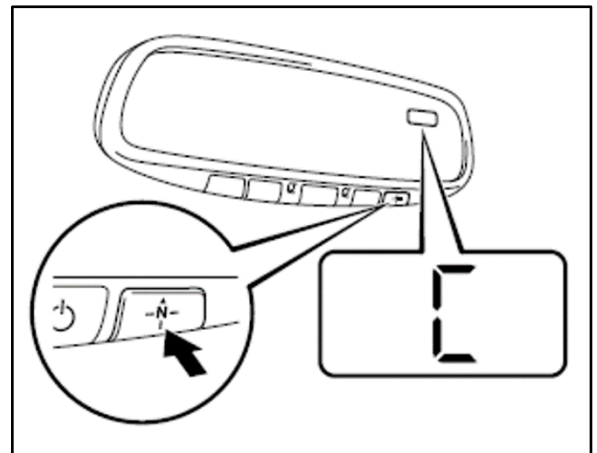

Figure 2.

2. Push and hold the "N" switch for approximately 6 seconds until the zone number (1 – 15) appears on the display. Then push the switch to select the number of the zone where the vehicle is located.

NOTE

Pushing the "N" switch turns the compass display ON or OFF.

See the map for zone reference.

Figure 3.

Initial Calibration of Compass During PDS

Repair Procedure (Continued)

Figure 4.

Figure 5.