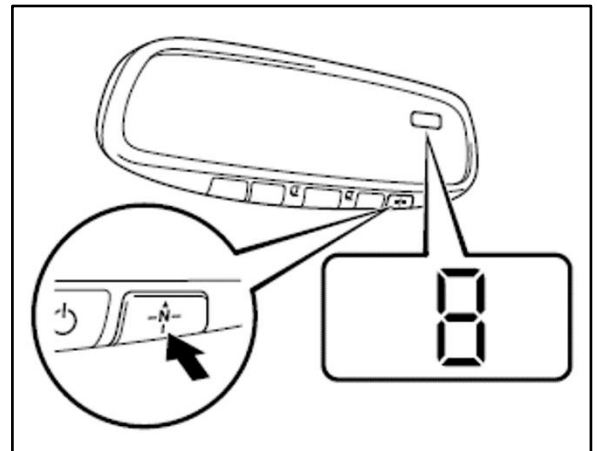

Initial Calibration of Compass During PDS

Repair Procedure

1. Cycle the ignition switch to the "IG-ON" position and check that the direction (N, NE, E, SE, S, SW, W, NW) appears on the compass display.

2. Push and hold the "N" switch for approximately 6 seconds until the zone number (1 – 15) appears on the display. Then push the switch to select the number of the zone where the vehicle is located.

NOTE

Pushing the "N" switch turns the compass display ON or OFF.

See the map for zone reference.

Figure 3.