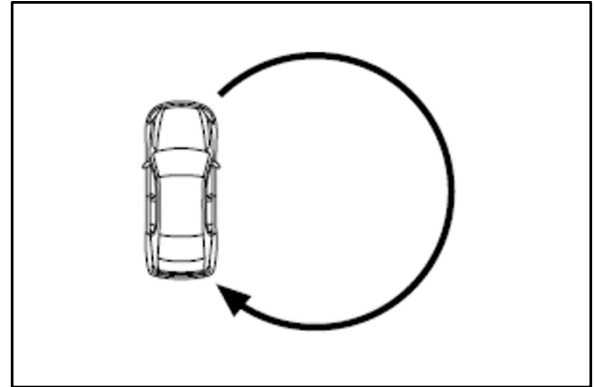

Initial Calibration of Compass During PDS

Repair Procedure (Continued)

3. Drive the vehicle slowly at 5 mph (8 km/h), or less, in a circle until the direction is displayed. If there is NOT enough space to drive in a circle, drive around the block until the direction is displayed.

Once the direction is shown on the display, calibration is complete.

Figure 6.

NOTE

- Do NOT perform calibration of the compass in a place where the Earth's magnetic field is subject to interference (underground parking, under a steel tower, between buildings, roof parking, near a railroad crossing, near a large vehicle, etc.)
- During calibration, do NOT operate electric systems (sliding roof, power windows, etc.) as they may interfere with the calibration.