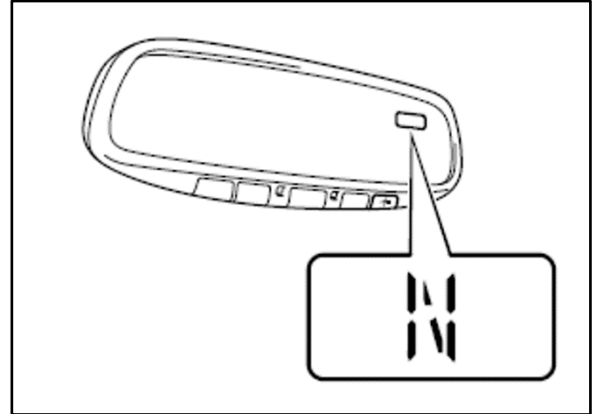

Figure 1.

1	Compass Display
2	"N" Switch

Warranty Information

OP CODE	DESCRIPTION	TIME	OFF	T1	T2
N/A	Not Applicable to Warranty	-	-	-	-

Initial Calibration of Compass During PDS

Repair Procedure

1. Cycle the ignition switch to the "IG-ON" position and check that the direction (N, NE, E, SE, S, SW, W, NW) appears on the compass display.

Figure 2.

2. Push and hold the "N" switch for approximately 6 seconds until the zone number (1 – 15) appears on the display. Then push the switch to select the number of the zone where the vehicle is located.