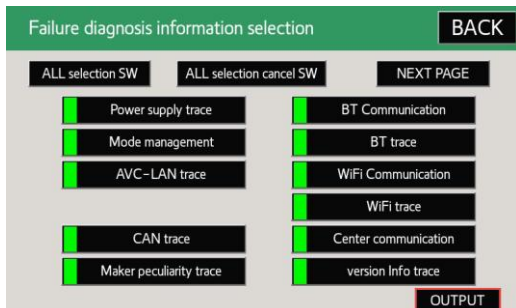

Multimedia Recorder (MMR) Download Instructions

Market

USA

Applicability

RECOMMENDATIONS

4. Deselect “Recording ON/OFF” (it should be green and it needs to be white/grey to continue this process).

5. Press and hold the hidden button for 30 seconds.

6. Insert a blank USB drive into the vehicle’s USB port (4GB capacity is needed).

7. Press and hold the “output” button for five (5) seconds.

Subject

Multimedia Recorder (MMR) Download Instructions

Market