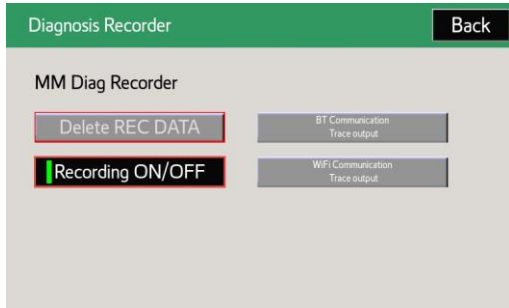

Multimedia Recorder (MMR) Download Instructions

Market

USA

Applicability

RECOMMENDATIONS

4. Deselect “Recording ON/OFF” (it should be green and it needs to be white/grey to continue this process).

5. Press and hold the hidden button for 30 seconds.

6. Insert a blank USB drive into the vehicle’s USB port (4GB capacity is needed).

7. Press and hold the “output” button for five (5) seconds.

Subject

Multimedia Recorder (MMR) Download Instructions

Market