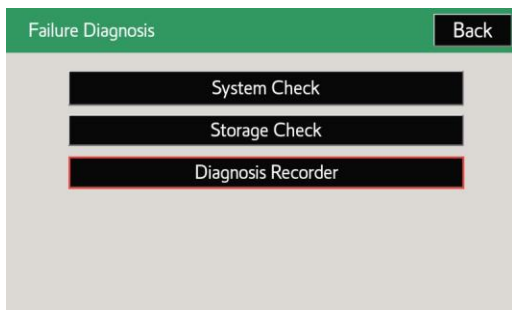

CONDITION

To assist with the early detection and early resolution of audio related concerns, it may be requested as part of the remanufactured head unit return to recover MMR data from the head unit. The following steps are instructions on how to retrieve the data from the system and are only to be used when requested by audio suppliers, FTS, and/or FPEs.

RECOMMENDATIONS

1. Press and hold the “Audio” button on the faceplate while cycling the headlight switch from off to on three times.
2. Select “Failure Diagnosis”.

3. Select “Diagnosis Recorder”.

Subject