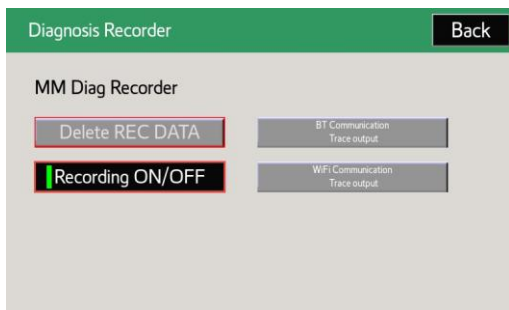

USA

Applicability

RECOMMENDATIONS

8. Select the "Yes" button on the pop-up screen.

9. Select the "OK" button on the next pop-up screen.

10. Wait for the files to copy to the USB drive.

Subject

Multimedia Recorder (MMR) Download Instructions

Market

USA

Applicability

RECOMMENDATIONS

11. Once the files have transferred, select the “OK” button.

12. Select the “BACK” button in the upper right hand corner, then turn “Recording ON/OFF” back to the ON position (should be green to enable the MMR to record).