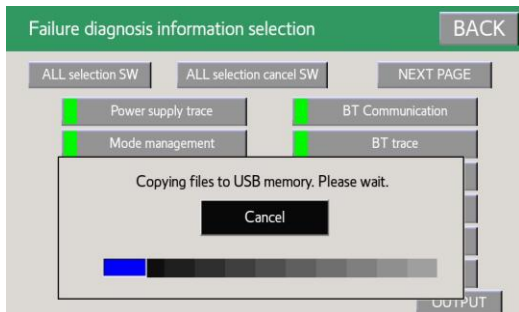

USA

Applicability

RECOMMENDATIONS

8. Select the "Yes" button on the pop-up screen.

9. Select the "OK" button on the next pop-up screen.

10. Wait for the files to copy to the USB drive.

Subject

Multimedia Recorder (MMR) Download Instructions