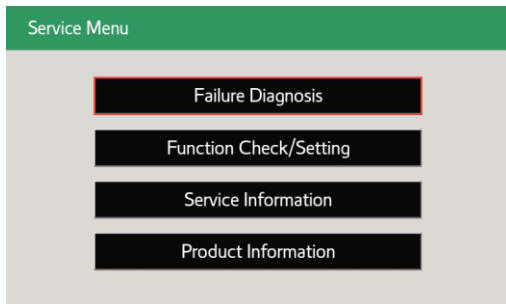

Subject Multimedia Recorder (MMR) Download Instructions		Market USA
Service Category Audio/Visual/Telematics	Section Navigation/Multi Info Display	
Applicability All Applicable		

APPLICABLE VEHICLES

2018	Camry	2018	Camry HV

CONDITION

To assist with the early detection and early resolution of audio related concerns, it may be requested as part of the remanufactured head unit return to recover MMR data from the head unit. The following steps are instructions on how to retrieve the data from the system and are only to be used when requested by audio suppliers, FTS, and/or FPEs.

RECOMMENDATIONS

1. Press and hold the “Audio” button on the faceplate while cycling the headlight switch from off to on three times.
2. Select “Failure Diagnosis”.