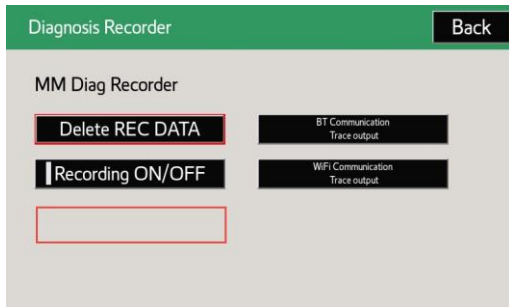

Multimedia Recorder (MMR) Download Instructions

Market

USA

Applicability

RECOMMENDATIONS

4. Deselect “Recording ON/OFF” (it should be green and it needs to be white/grey to continue this process).

5. Press and hold the hidden button for 30 seconds.

6. Insert a blank USB drive into the vehicle’s USB port (4GB capacity is needed).

7. Press and hold the “output” button for five (5) seconds.

Subject

Multimedia Recorder (MMR) Download Instructions

Market