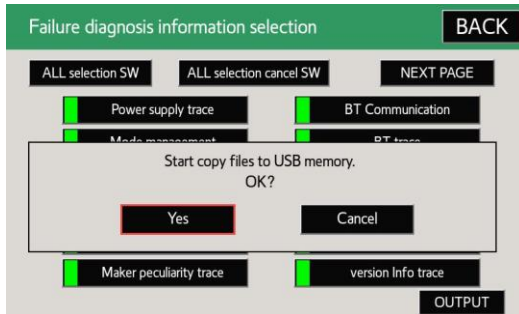

Subject

Multimedia Recorder (MMR) Download Instructions

Market

USA

Applicability

RECOMMENDATIONS

8. Select the "Yes" button on the pop-up screen.