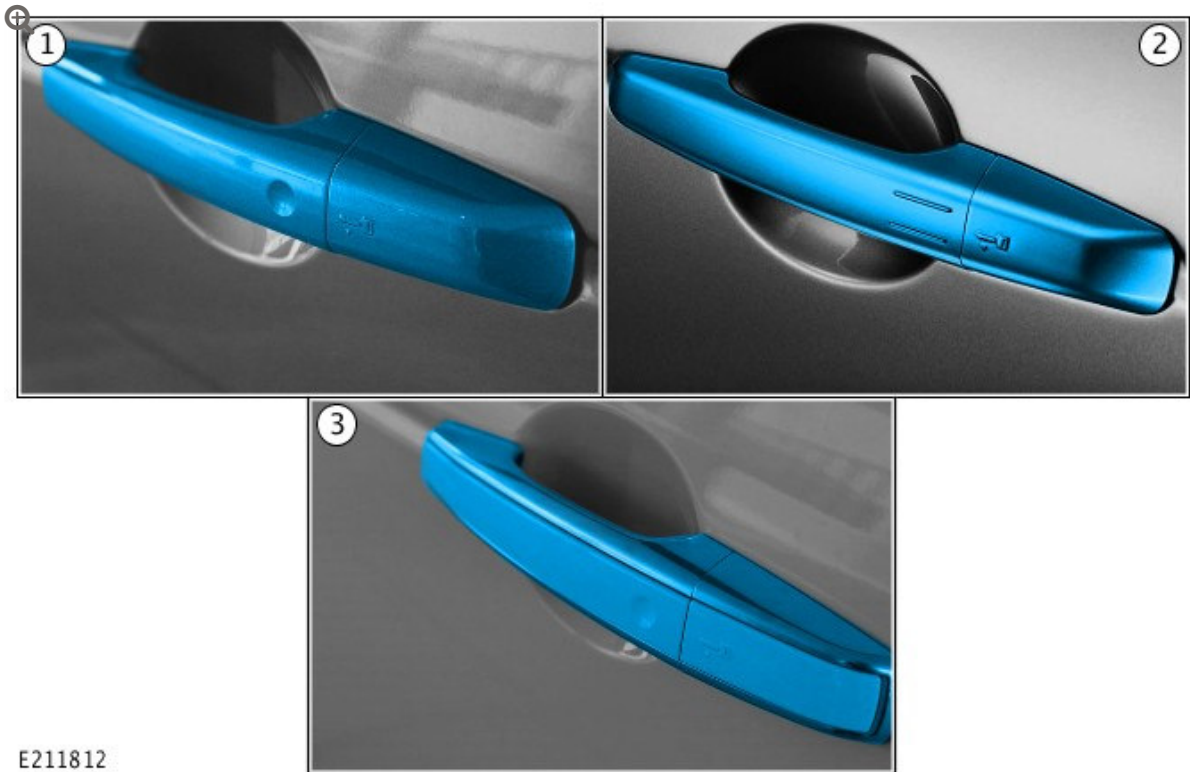

Driver door handle shown; passenger door handles similar.

E211812

Refer to the illustration for the different handle types to make sure the correct replacement handle(s) is ordered for the vehicle.

1. 1 'dimple' type handle (LR061200)
2. 2 'stripe' type handle (LR040667)
3. 3 'chrome' type handle (supplied by color)