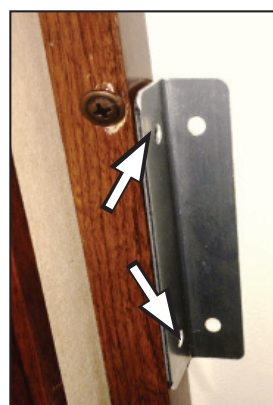

Figure 3

© 2017 REV Recreation Group Inc.

This bulletin is supplied for technical information only and is not an authorization for repairs.

"It is impossible to know, evaluate and advise the service trade of all conceivable ways in which service might be done or of the possible hazardous consequences of each way. Accordingly, anyone who uses a service procedure or tool must first assure that neither personal safety nor vehicle safety will be jeopardized by the selected service methods."