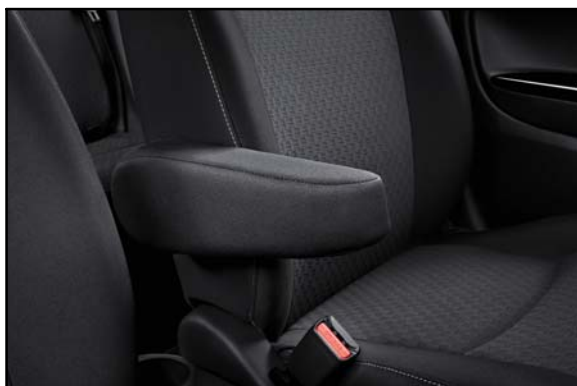

15–inch Alloy Wheels

Dark chrome 15–inch alloy wheels now come standard with the ES Smartphone package.

INTERIOR

USB Port

The USB port is now conveniently located on the center console on all models.

Driver's Seat Armrest

A new driver's seat armrest has been added to the Mirage G4 SE model.

Trunk Pass-through

All 2018 Mirage G4 models now feature a partial trunk pass-through in the rear seat behind the center console.

ELECTRICAL