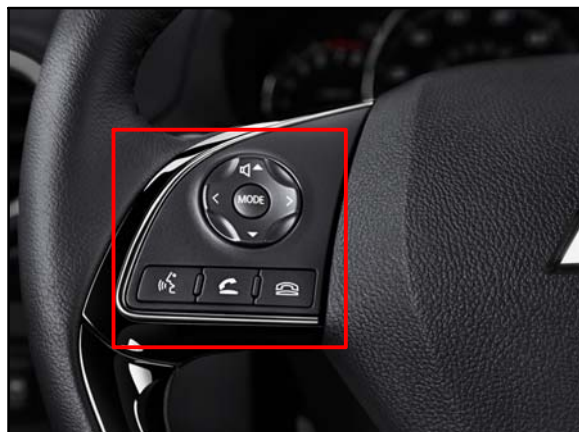

INTERIOR

USB Port

The USB port is now conveniently located on the center console on all models.

Driver's Seat Armrest

A new driver's seat armrest has been added to Mirage SE and GT models.

ELECTRICAL

Steering Wheel Audio/Bluetooth® Controls

Steering wheel audio and Bluetooth® switches are now standard on all 2018 Mirage models.

Rear View Camera

A rear view camera is now standard for 2018 Mirage ES models, making it standard equipment for all 2018 Mirage models.

Display Audio with Bluetooth®

The 2018 Mirage ES (base model) now has a standard Display Audio unit with 7–inch touchscreen, HD radio, and Bluetooth® phone/audio streaming features.

NOTE: This unit is not equipped with the voice command feature or speech button on the steering wheel controls.