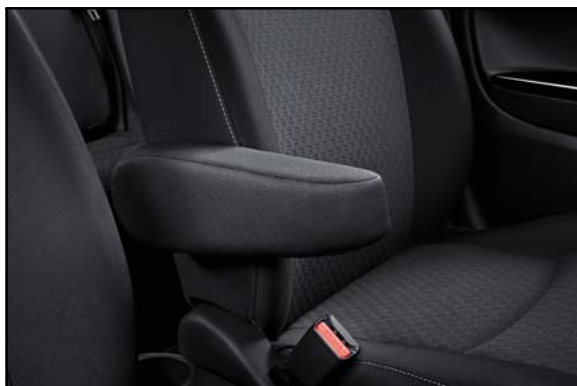

All 2018 Mirage

All 2018 Mirage

COMMENTS

All 2018 Mirage

2018 Mirage SE / GT

ELECTRICAL

Steering wheel audio and Bluetooth® switches now standard	All 2018 Mirage
Rearview camera	2018 Mirage ES
Touchscreen Display Audio with Bluetooth® phone/audio streaming	2018 Mirage ES
New Smartphone Link Display Audio (SDA) with Apple CarPlay™ and Android Auto™ – now factory installed	2018 Mirage SE / GT

EXTERIOR

- **Windshield Molding** (photo not available)
New windshield molding has been added to all 2018 Mirage models.
- **Rear Tail Pipe Heat Protection** (photo not available)
A protective heat shield has been added to the rear tail pipe in all 2018 models.

INTERIOR

USB Port

The USB port is now conveniently located on the center console on all models.

Driver's Seat Armrest

A new driver's seat armrest has been added to Mirage SE and GT models.

ELECTRICAL

Steering Wheel Audio/Bluetooth® Controls