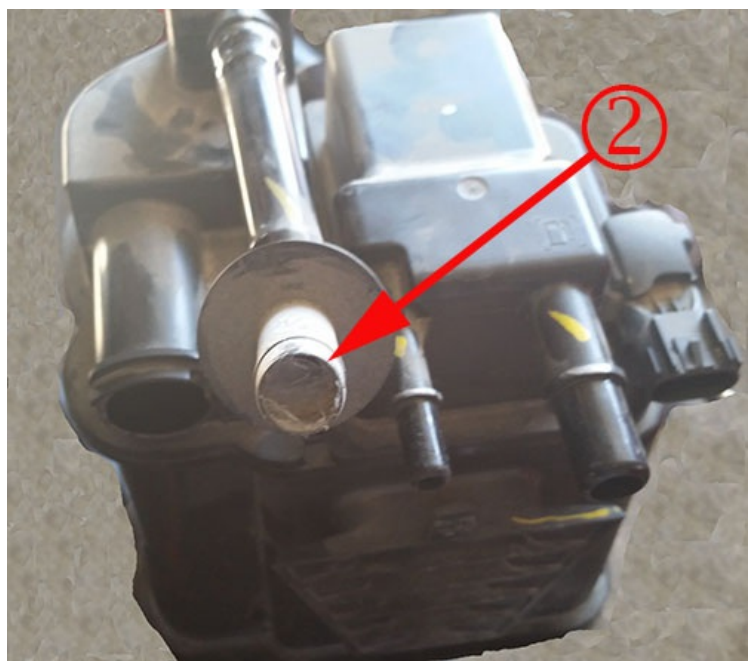

# Preliminary Information

PIC6250B Check engine light- P0446- Check EVAP canister for restriction

## Models

Brand:	Model:	Model Years:	VIN:		Engine:	Transmissions:
			from	to		
Buick	Encore	2013 - 2017	All	All	All	All
Chevrolet	Sonic	2012 - 2017	All	All	All	All
Chevrolet	Trax	2013 - 2017	All	All	All	All
Involved Region or Country	North America					
Condition	Check Engine Light ; P0446 or P0455					
Cause	Restriction in fresh air inlet port caused by spiders					

## Correction:

Remove the evap canister vent cap and inspect evap canister for spider nesting in the fresh air inlet port (see pictures). Replace evap canister.

**Parts Information**

Description	Part Number	QTY
Sonic / Canister Kit	95174448	1
Encore, Trax / Canister	95128163	1