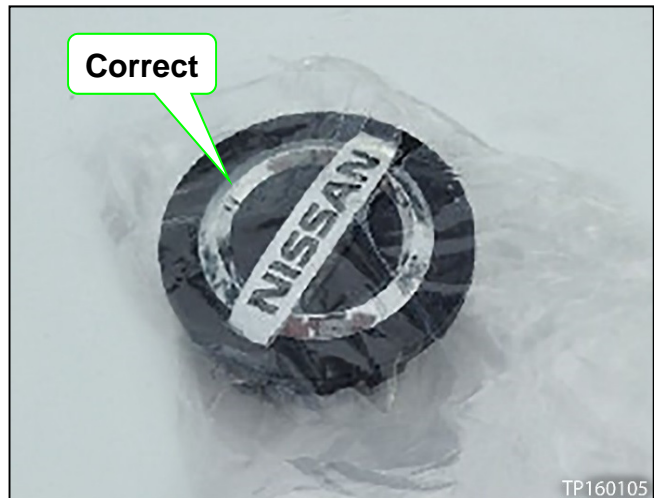

SERVICE BULLETIN

Classification: WT17-001	Reference: NTB17-009	Date: January 31, 2017
-----------------------------	-------------------------	---------------------------

2017 ROGUE; ALUMINUM WHEEL CENTER CAP SERVICE INFORMATION

APPLIED VEHICLE: 2017 Rogue (T32) - Equipped with optional factory silver colored aluminum wheels

SERVICE INFORMATION

Some 2017 Rogue vehicles come equipped with optional factory silver colored aluminum wheels. The center caps for the wheels of these vehicles are black in color with chrome emblem (see Figure 1 and 2). This is the correct combination of wheel and center cap for these vehicles.

DO NOT file a Warranty Claim to change the center caps for these vehicles.

Figure 1

Figure 2

Nissan Bulletins are intended for use by qualified technicians, not 'do-it-yourselfers'. Qualified technicians are properly trained individuals who have the equipment, tools, safety instruction, and know-how to do a job properly and safely. **NOTE:** If you believe that a described condition may apply to a particular vehicle, DO NOT assume that it does. See your Nissan dealer to determine if this applies to your vehicle.