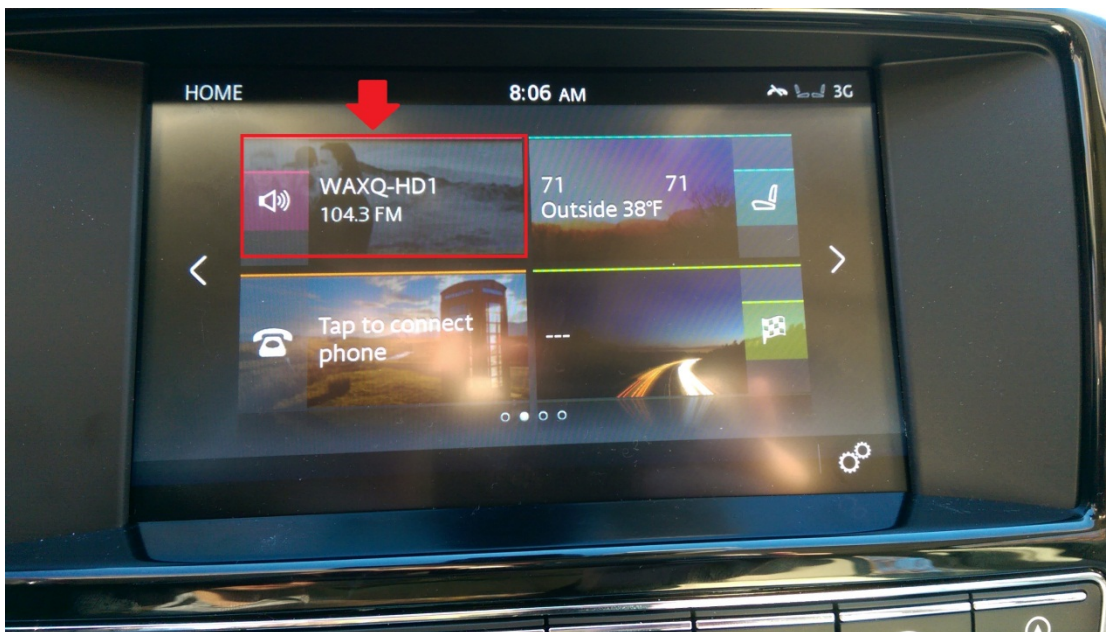

InControl® Touch Pro™ Software Level Check

SOFTWARE LEVEL CHECK

NOTE: this procedure is for vehicles WITHOUT Rear Seat Entertainment (RSE) only. Vehicles with RSE in retailer control will, if required, be supported directly from the Jaguar Land Rover Technical HelpLine via the Technical Assistance (TA) request process.

NOTE: this procedure must be performed after the complete PDI procedure has been performed.

1. Take the vehicle out of 'Transportation Mode' if required.
2. Remove the Transit Relay if fitted.
3. Lock the vehicle and leave for 5 minutes, then unlock the vehicle.
4. Connect the Jaguar Land Rover-approved Midtronics battery power supply.
5. Connect the Jaguar Land Rover-approved diagnostic tool to the vehicle and begin a new session.
  - Before continuing, make sure that the Infotainment screen displays the "Home" screen and the media screen. The media screen can be accessed by pressing the 'Media' tile (see image below).

1. If the Home screen or the media screen is not displayed (the display screen shows the leaper is blank), lock the vehicle, leave for a further 5 minutes, and then unlock the vehicle and follow step 3. If the Home screen cannot be displayed after the second attempt, perform a fresh DTC read and submit a Technical Assistance (TA) request -- including all session files -- to the Jaguar Land Rover Technical HelpLine.
6. Select 'Diagnostic' Session Type.
  7. Select the following symptoms:
    Electrical > Module communications network > Module communications fault