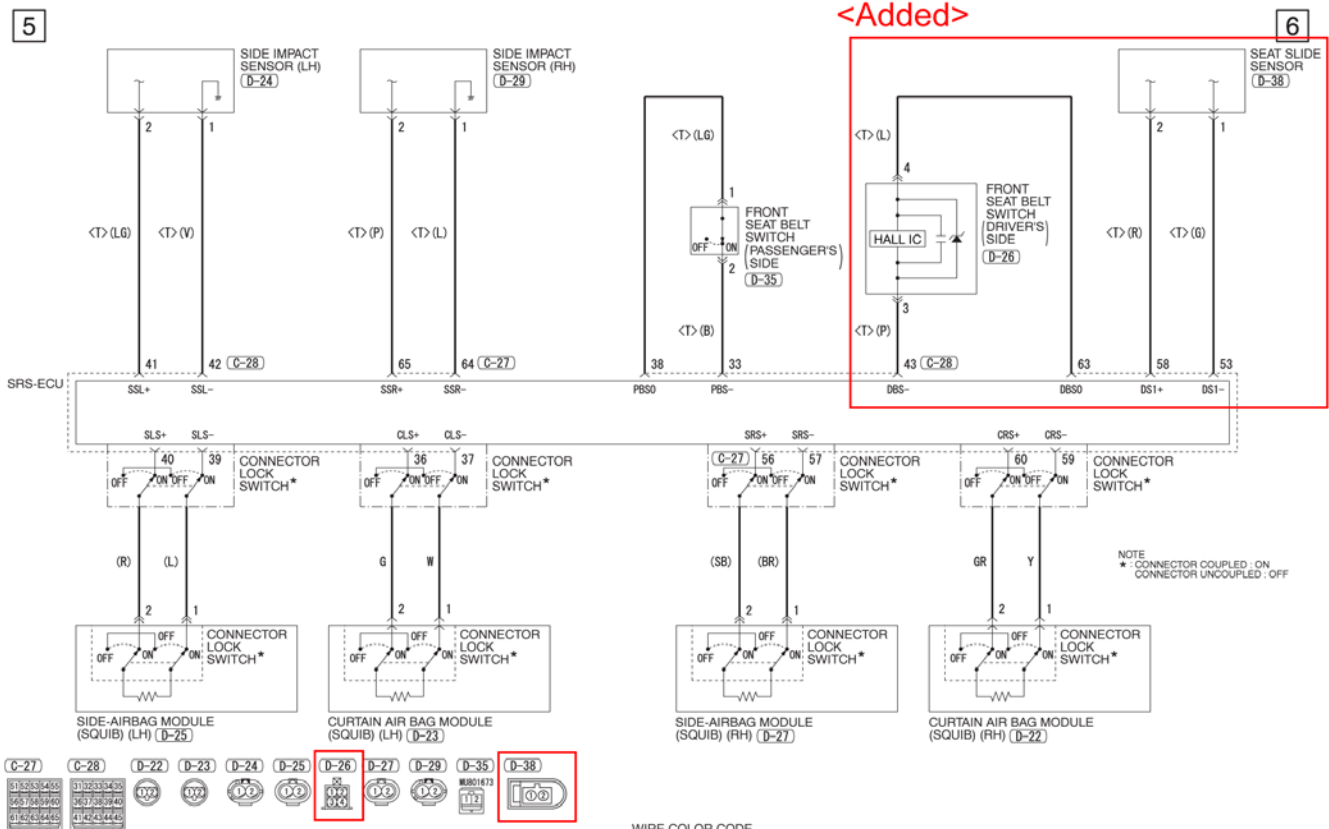

Please make the indicated changes to the 2014 and 2015 Mirage Service Manual, Group 90 – Circuit Diagrams → Supplemental Restraint System (SRS).

SUPPLEMENTAL RESTRAINT SYSTEM (SRS) (CONTINUED)

WIRE COLOR CODE
B: BLACK LG: LIGHT GREEN G: GREEN L: BLUE W: WHITE Y: YELLOW SB: SKY BLUE
BR: BROWN O: ORANGE GR: GRAY R: RED P: PINK V: VIOLET PU: PURPLE SI: SILVER
HFL15M01CF