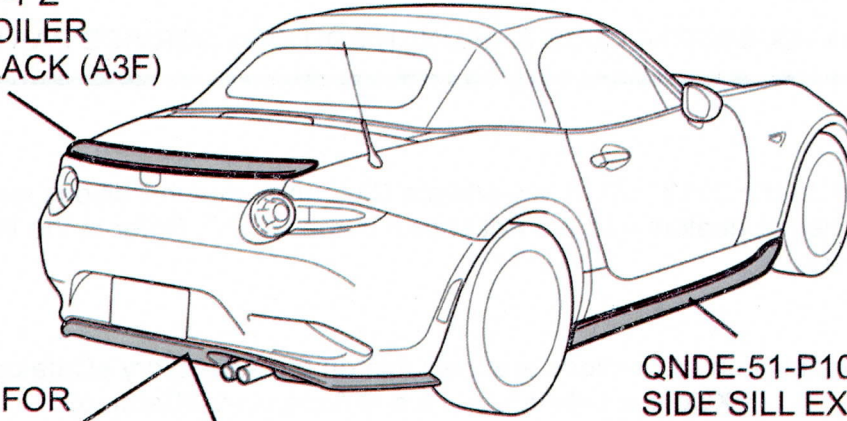

2016 CLUB & LAUNCH EDITIONS

QNDN-51-960 -PZ
REAR LIP SPOILER
BRILLIANT BLACK (A3F)

N244-V3-010
BLACK FILM FOR
REAR DIFFUSER
(ORDER SEPARATELY)
[W/BREMBO PACKAGE]

QNDE-50-360A
REAR DIFFUSER
BRILLIANT BLACK (A3F)
[W/BREMBO PACKAGE]

QNDE-51-P10A
SIDE SILL EXTENSION
BRILLIANT BLACK (A3F)
[W/BREMBO PACKAGE]