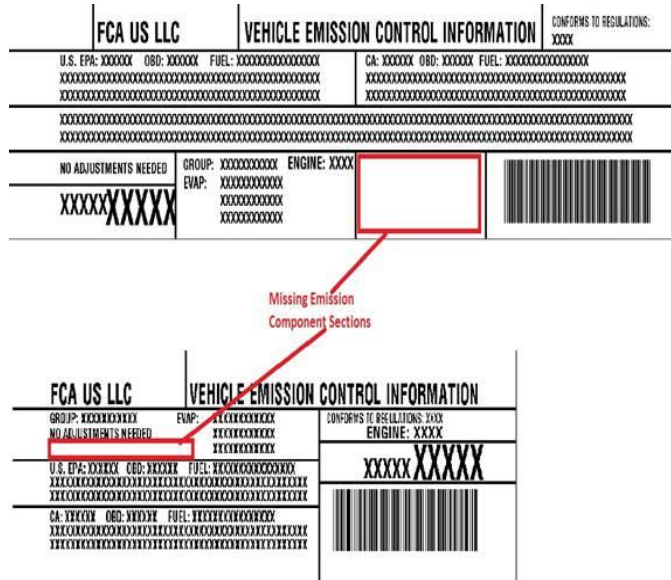

SYMPTOM/CONDITION:

The customer may notice that some info is missing on their VECI labels.

NOTE: Only replace the VECI label if the information shown in (Fig. 1) is missing. If information is shown in this area, do not replace the label.

NOTE: All vehicles were built with the correct emission components installed and there is no impact on emission performance or drivability.

Fig. 1 Missing Info On VECI Label

DIAGNOSIS:

If the customer describes the symptom/condition listed above, perform the Repair Procedure.

PARTS REQUIRED:

Qty.	Part No.	Description
1 (AR)	47480095AA	VECI Label (DS,JC,LA,LD,LX,RT,UF,WD,WK with Sales Code ERB)
1 (AR)	47480103AA	VECI Label (DS,JC,LA,LD,LX,RT,UF,WD,WK with Sales Code ERB)
1 (AR)	47480115AA	VECI Label (DS,JC,LA,LD,LX,RT,UF,WD,WK with Sales Code ERB)
1 (AR)	47480118AA	VECI Label (DS,JC,LA,LD,LX,RT,UF,WD,WK with Sales Code ERB)

Qty.	Part No.	Description
1 (AR)	47480117AA	VECI Label (DS,JC,LA,LD,LX,RT,UF,WD,WK with Sales Code ERB)
1 (AR)	47480127AA	VECI Label (DS,JC,LA,LD,LX,RT,UF,WD,WK with Sales Code ERB)
1 (AR)	47480128AA	VECI Label (DS,JC,LA,LD,LX,RT,UF,WD,WK with Sales Code ERB)
1 (AR)	47480132AA	VECI Label (DS,JC,LA,LD,LX,RT,UF,WD,WK with Sales Code ERB)
1 (AR)	47480141AA	VECI Label (DS,JC,LA,LD,LX,RT,UF,WD,WK with Sales Code ERB)
1 (AR)	47480104AA	VECI Label (DS,JC,LA,LD,LX,RT,UF,WD,WK with Sales Code ERB)
1 (AR)	47480116AA	VECI Label (DS,JC,LA,LD,LX,RT,UF,WD,WK with Sales Code ERB)
1 (AR)	47480097AA	VECI Label (JC,MK Sales Code ED3)
1 (AR)	47480142AA	VECI Label (JC,MK Sales Code ED3)
1 (AR)	47480134AA	VECI Label (JC,MK Sales Code ED3)
1 (AR)	47480144AA	VECI Label (JC,MK Sales Code ED3)
1 (AR)	47480156AA	VECI Label (JC,MK Sales Code ED3)
1 (AR)	47480137AA	VECI Label (PF Sales Code ECK)
1 (AR)	47480140AA	VECI Label (PF Sales Code ECK)
1 (AR)	52014673AA	VECI Label (KL Sales Code EHB)
1 (AR)	47480098AB	VECI Label (KL,PF Sales Code ED6)
1 (AR)	47480143AB	VECI Label (KL,PF Sales Code ED6)