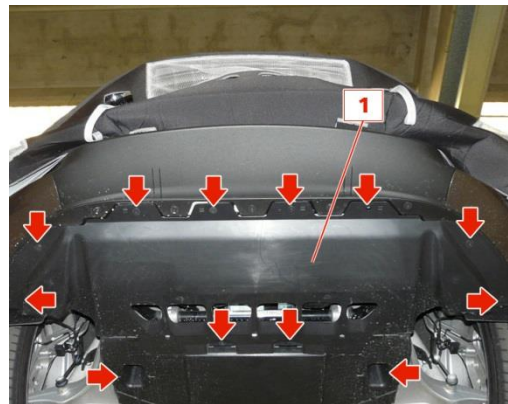

Fig.2

Fig.3

- Undo the 12 fastening screws and remove front underbody guard (Fig.3).
4. Remove the water sleeve bracket as shown below and in section 1.71.163 – 00 of the workshop manual.
 - Remove the engine cover (Fig.4)

Fig.4

Fig.5

- Remove the 2 fastening screws under the air intake sleeve (Fig.5)

- Loosen the 2 pipe retaining clips on the air intake sleeve (Fig.5)

Fig.5

Fig.6

- Unhook the electrical connector, loosen the clamp and remove the air intake sleeve (Fig.6)
- Remove the 2 screws holding the water sleeve bracket (1, Fig.7)