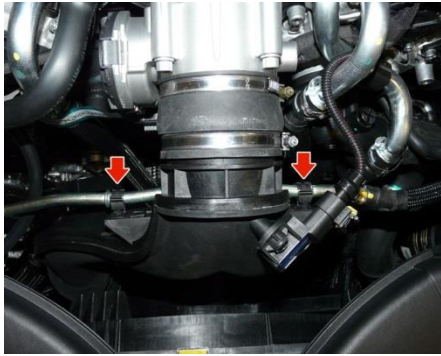

Fig.4

Fig.5

- Remove the 2 fastening screws under the air intake sleeve (Fig.5)

- Loosen the 2 pipe retaining clips on the air intake sleeve (Fig.5)

Fig.5

Fig.6

- Unhook the electrical connector, loosen the clamp and remove the air intake sleeve (Fig.6)
- Remove the 2 screws holding the water sleeve bracket (1, Fig.7)