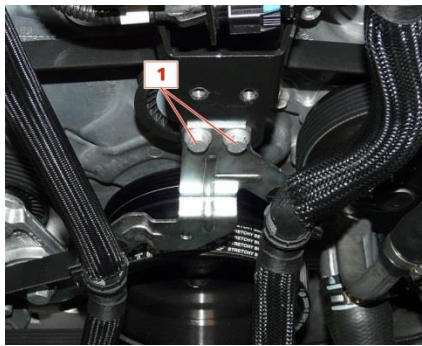

Fig.4

Fig.5

- Remove the 2 fastening screws under the air intake sleeve (Fig.5)

- Loosen the 2 pipe retaining clips on the air intake sleeve (Fig.5)

Fig.5

Fig.6

- Unhook the electrical connector, loosen the clamp and remove the air intake sleeve (Fig.6)
- Remove the 2 screws holding the water sleeve bracket (1, Fig.7)