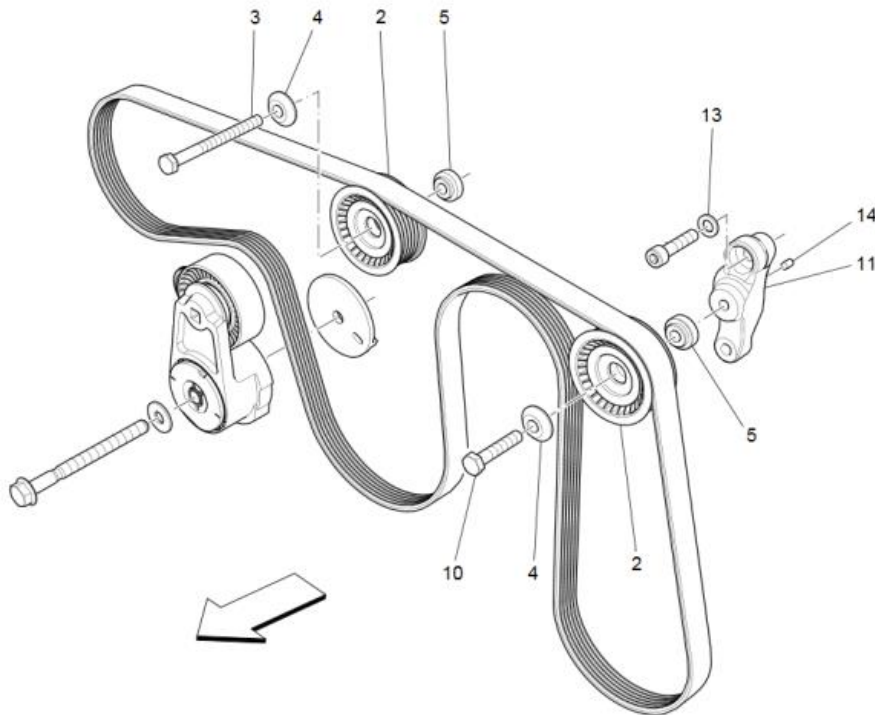

Fig.1

To view the vehicles involved in this Campaign, check in ModisCS and the attached vin list at the end of this bulletin (Attachment A)

PARTS NEEDED FOR THE REPAIR

The parts for this Campaign, 1 kit per vehicle P/N: 673005495 has to be ordered through the Maserati Parts Dept.

The parts kit 673005495 contains:

Position	PN	Description	Q.ty
2	278950	Belt tightening pulley	2
11	290824	Belt tightening pulley support	1
5	290823	Bushing	2
4	278939	Washer	2
10	16044024	Screw M8x40	1
13	11198074	Tapered rubber washer D.8.5-15x1.8	2
14	175611	Centering dowel	1
3	16045024	Screw M8x90	1

Fig.4

Fig.5

- Remove the 2 fastening screws under the air intake sleeve (Fig.5)

- Loosen the 2 pipe retaining clips on the air intake sleeve (Fig.5)

Fig.5

Fig.6

- Unhook the electrical connector, loosen the clamp and remove the air intake sleeve (Fig.6)
- Remove the 2 screws holding the water sleeve bracket (1, Fig.7)