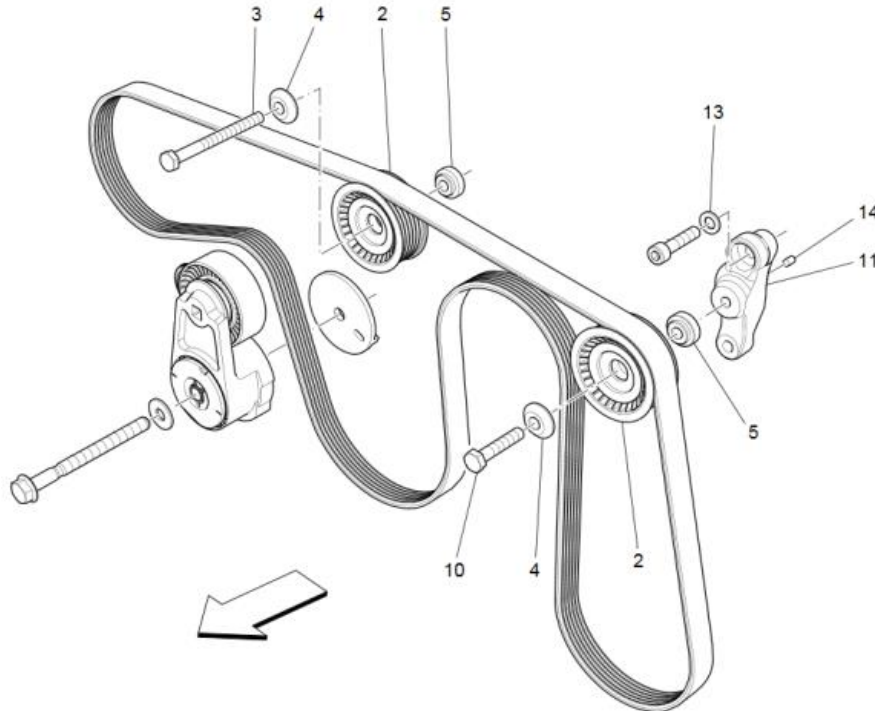

MODEL YEAR: 2016

SUBJECT: Auxiliary Drive Belt Pulley Replacement

DESCRIPTION

Maserati Quattroporte (M156) and Ghibli (M157) vehicles equipped with V6 engines are involved in a Service Campaign to replace the 2 idler pulleys (2 in Fig.1) for the auxiliary drive belt to help eliminate belt noises during cold acceleration.

The parts kit 673005495 contains:

Position	PN	Description	Q.ty
2	278950	Belt tightening pulley	2
11	290824	Belt tightening pulley support	1
5	290823	Bushing	2
4	278939	Washer	2
10	16044024	Screw M8x40	1
13	11198074	Tapered rubber washer D.8.5-15x1.8	2
14	175611	Centering dowel	1
3	16045024	Screw M8x90	1

Fig.4

Fig.5

- Remove the 2 fastening screws under the air intake sleeve (Fig.5)

- Loosen the 2 pipe retaining clips on the air intake sleeve (Fig.5)

Fig.5

Fig.6

- Unhook the electrical connector, loosen the clamp and remove the air intake sleeve (Fig.6)
- Remove the 2 screws holding the water sleeve bracket (1, Fig.7)