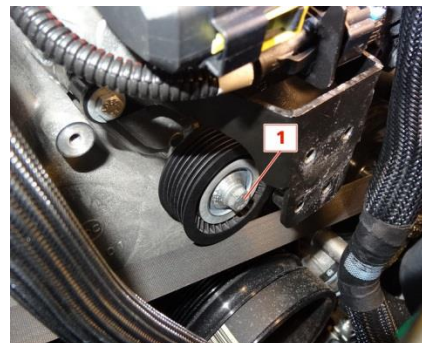

Fig.8

Fig.9

- Remove the fastening screws on the 2 idler pulleys (1, Fig.9)

- On the LS of the engine, remove the pulley support bracket (Fig.10)

Fig.10

6. Re-assemble all previously removed components with the new parts from the kit p/n: 673005495 as shown on page 2 of this bulletin.