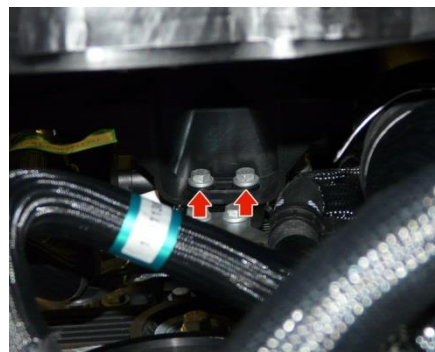

Fig.4

Fig.5

- Remove the 2 fastening screws under the air intake sleeve (Fig.5)

- Loosen the 2 pipe retaining clips on the air intake sleeve (Fig.5)

Fig.5

Fig.6

- Unhook the electrical connector, loosen the clamp and remove the air intake sleeve (Fig.6)
- Remove the 2 screws holding the water sleeve bracket (1, Fig.7)