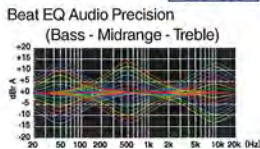

Beat EQ for User Customizable Sound

In addition to providing 3 preset equalization patterns — BASS BOOST, IMPACT, and EXCITE — Clarion's Beat EQ even lets you freely customize the level and range of the bass, midrange and treble portions of each pattern. You can tune the sound to your liking, depending on the category of music, for a more fulfilling listening experience.

OPTIONAL ACCESSORIES

- RCB199 External Bluetooth Microphone
- CCA755 USB Extension Cable
- RCX001 Replacement Remote Control
- CCA750 Audio/Video Connection Cable for iPod / iPhone Monitor (sold separately) is necessary for Video playback
- CCAUSBV 3.5mm Audio/Video USB extension cable