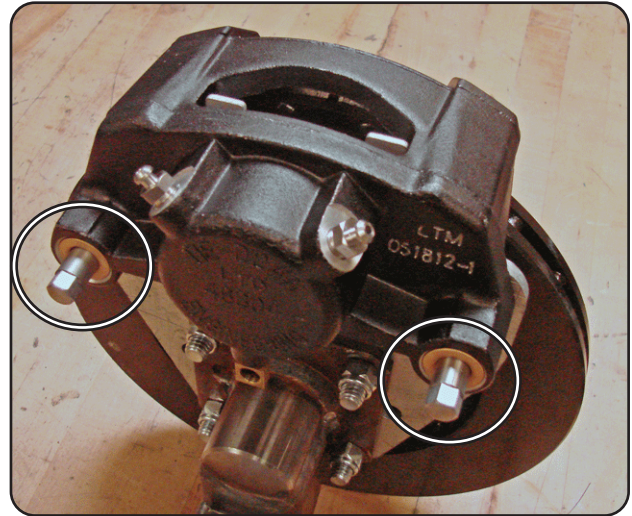

Bleeder fitting

Part #172701

Part #184793

Replacement of Disc Brake Caliper

Reference Sheet #C1282 (January 2013)
(Tie Down #46304 Caliper)

Removing Caliper from Rotor

1. Elevate the trailer using the trailer manufactures instructions. Always use jack stands for support. Do not depend on a jack to support the trailer. Block the trailer wheels to keep trailer from rolling.
2. Remove the tire/wheel assembly. Inspect the rotor surface. Check for excessive wearing or grooves that may affect braking. Please consult owner's manual for minimum rotor thickness.
3. Remove the caliper by unscrewing the slider pins from the mounting bracket (Fig.1). Use a 7/16" socket drive or wrench to remove pins. Be careful to hold caliper in place so that it does not fall and pull on or damage the brake line. Once pins are removed, disconnect brake line and remove caliper from the rotor.

Fig. 1

Installing New Replacement Caliper

1. Clean threads of slider pins. Apply red thread lock to the threads on the mounting bracket as shown (Fig. 2). **DO NOT REASSEMBLE WITHOUT APPLYING RED THREAD LOCK TO THE THREADS. SLIDER PINS COULD BACK OUT AND CAUSE PERMANENT DAMAGE TO YOUR ROTOR, CALIPER AND TRAILER.**
2. Slide new caliper over rotor and align bushing holes. Insert slider pins and tighten pins to **40** ft. lbs.
3. Reconnect brake line to the caliper. Bleed caliper to remove any air that may be in brake line. Test brakes to be sure that all components are working properly.
4. Reinstall tire/wheel assembly. Torque lug nuts to trailer or wheel manufacturer's specifications. Recheck lug nuts after towing.