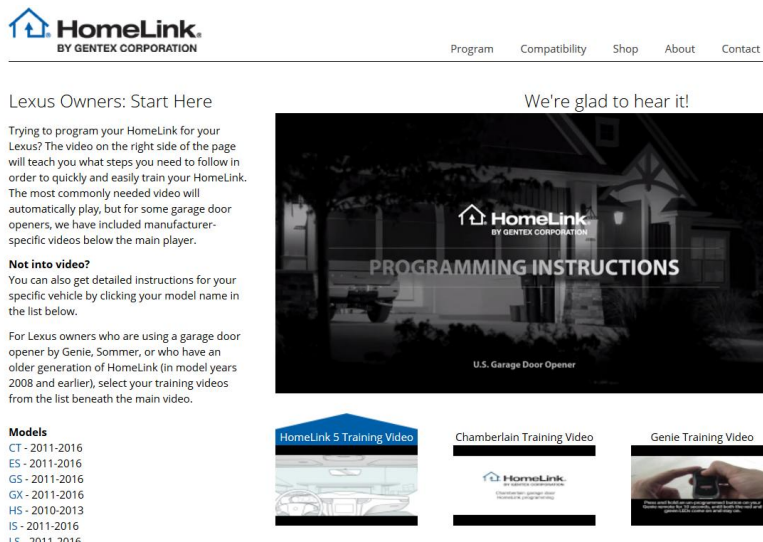

Subject		Market
HomeLink Programming Instructions		USA
Service Category	Section	
Audio/Visual/Telematics	Garage Door Opener	
Applicability		
Vehicles equipped with HomeLink		

APPLICABLE VEHICLES

2015-2017	RC F	2015-2017	RC350
2015-2017	NX300H	2011-2015	IS250C
2002-2010	SC430	2011-2016	LS600H
2011-2015	IS250	2016-2017	GS200T
2016-2017	IS300	1998-2000	SC300
2015-2017	NX200T	2011	GS460
2011, 2013-2017	GS450H	1998-2000	SC400
2010-2012	HS250H	2013-2017	ES300H
2016-2017	GS F	2011-2017	ES350
2011-2017	LS460	2011-2017	GX460
2016-2017	RC300	2011-2017	RX450H
2011, 2013-2017	GS350	2011-2017	CT200H
2011-2017	IS350	2011-2017	RX350
2016-2017	IS200T	2011-2015	IS350C
2011-2014	IS F	2011, 2013-2017	LX570
2016-2017	RC200T		

CONDITION

Some customers may experience difficulty programming HomeLink.

RECOMMENDATIONS

Please go to the HomeLink website (www.homelink.com/lexus) and reference the programming instructional videos. This website also can be shared with customers.

For any additional assistance, please contact HomeLink Customer Care at 1-800-355-3515.