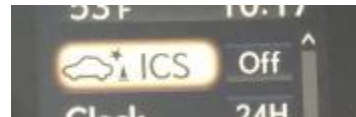

Subject		Market
Intelligent Clearance Sonar (ICS) Function Disabled		USA
Service Category	Section	
Audio/Visual/Telematics	Park Assist/Monitoring	
Applicability		
2017 MT RX350/RX450H		

APPLICABLE VEHICLES

2017	RX450H	2017	RX350
------	--------	------	-------

CONDITION

- Intelligent Clearance Sonar (ICS) off indicator is illuminated in the combination meter
- No ICS Diagnostic Trouble Codes (DTC) are present
- ICS will not turn on through the combination meter