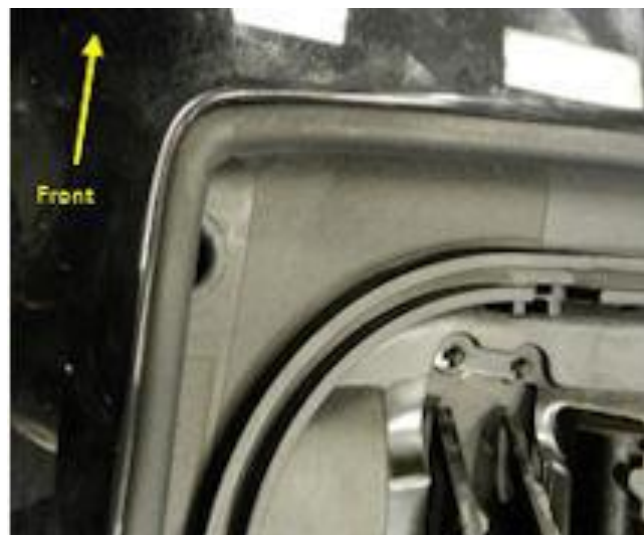

Tech Tips

TT 60-16-02

Date: October 28, 2016

2015-2017 Golf, GTI – Sunroof Frame/Water Channel/Drain Pan Replacement

If replacing the sunroof frame/water channel/drain pan (part number 5GM.877.045*), the 8 foil patches from the sunroof water channel repair kit (part number 5GM.898.041) must be installed on the water channel. If the foil patches are not installed, please refer to Technical Bulletin 2045403 for the installation instructions. Failure to install the repair kit can result in repeat customer concerns.

Patch locations (both front corners of water channel)

Positions 1 and 2 installed

Positions 3 and 4 installed