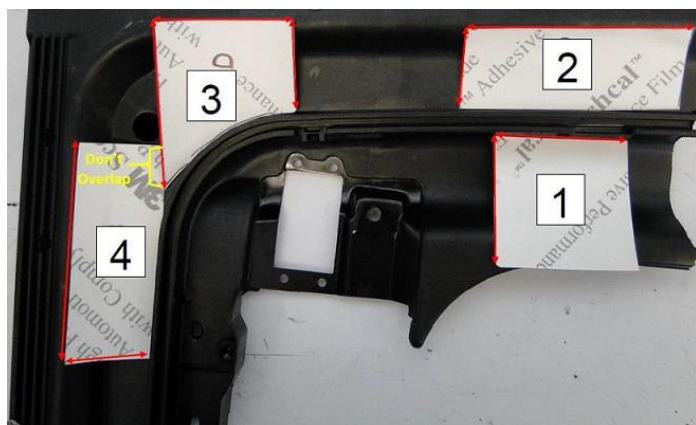

Tech Tips

TT 60-16-02

Date: October 28, 2016

2015-2017 Golf, GTI – Sunroof Frame/Water Channel/Drain Pan Replacement

If replacing the sunroof frame/water channel/drain pan (part number 5GM.877.045*), the 8 foil patches from the sunroof water channel repair kit (part number 5GM.898.041) must be installed on the water channel. If the foil patches are not installed, please refer to Technical Bulletin 2045403 for the installation instructions. Failure to install the repair kit can result in repeat customer concerns.

Patch locations (both front corners of water channel)

Positions 1 and 2 installed

Positions 3 and 4 installed