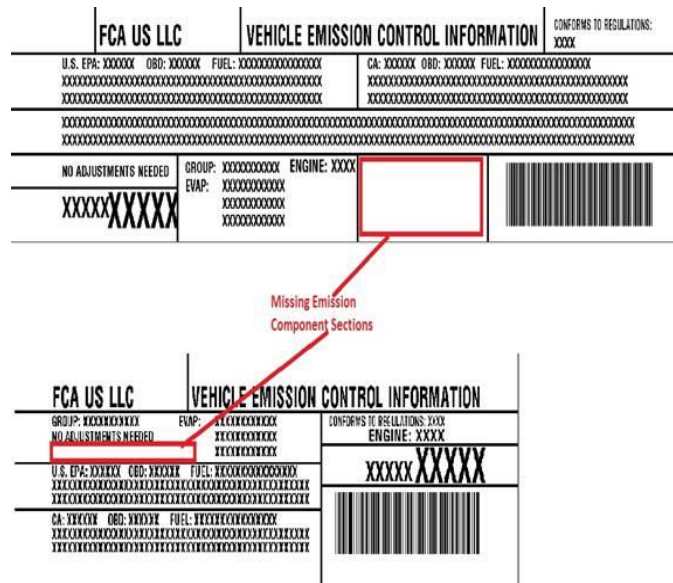

NOTE: Only replace the VECI label if the information shown in (Fig. 1) is missing. If information is shown in this area, do not replace the label.

NOTE: All vehicles were built with the correct emission components installed and there is no impact on emission performance or drivability.

Fig. 1 Missing Info On VECI Label

DIAGNOSIS:

If the customer describes the symptom/condition listed above, perform the Repair Procedure.

PARTS REQUIRED:

NOTE: VECI labels currently on these vehicle have the correct label part number printed on them, use the existing part number from the old label when ordering a new VECI label.