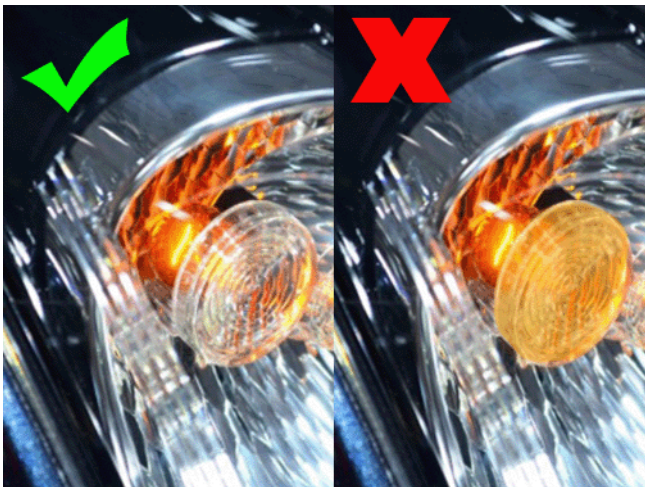

Service Bulletin

PRELIMINARY INFORMATION

Subject: Headlamp Turn Signal Diffuser Lens Amber Colored Instead of Clear

Models: 2013-2014 Chevrolet Cruze

This PI has been revised to add the 2014 Model Year. Please discard PI1414.

Condition/Concern

Some customers may comment that the diffuser/lens for the turn signal inside the headlamp(s) assembly is an amber color instead of clear. This condition may be caused by some headlamps being assembled with mixed material that produced an amber color instead of clear.

Recommendation/Instructions

If this condition exists, replace the headlamp(s) that have the amber colored diffuser/lens. Refer to Headlamp Replacement in SI.

Note: Both headlamps should have clear diffuser/lens for the turn signal inside the headlamp assembly. Only the bulb should be amber in color.

All service parts contain a clear/diffuser/lens.

Parts Information

Part Number	Description
95291963	HEADLAMP ASM-(W/ PARK & T/SIG LP) (LH)
95291964	HEADLAMP ASM-(W/ PARK & T/SIG LP) (RH)

Warranty Information

For vehicles repaired under the Bumper-to-Bumper coverage (Canada Base Warranty coverage), use the following labor operation. Reference the Applicable Warranties section of Investigate Vehicle History (IVH) for coverage information.