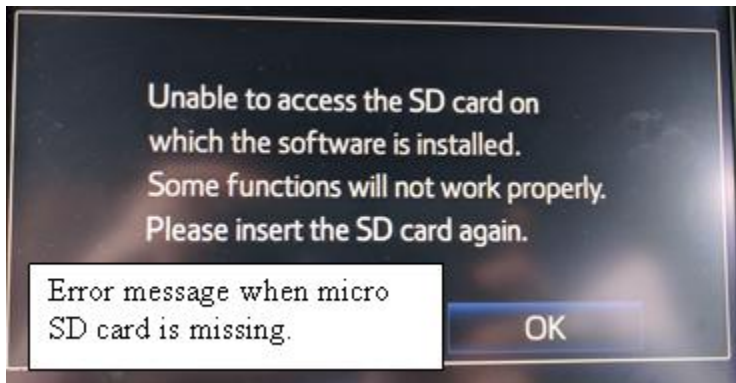

Subject Navigation Micro SD Card Error		Market USA
Service Category Audio/Visual/Telematics	Section Navigation/Multi Info Display	
Applicability 2016 Land Cruiser		

APPLICABLE VEHICLES

2016

Land Cruiser

CONDITION

Navigation microSD (mSD) card reads an error when missing or swapped from another vehicle.

RECOMMENDATIONS

- Do not interchange mSD cards. Each mSD card is “paired” with the head unit.
- Once a mSD is “paired” with a vehicle, it may not be swapped into a different vehicle.
- A new mSD is “unpaired” and becomes “paired” when inserted into the vehicle.
- Service exchange radios come in “unpaired” service mode and accept used mSD cards.
- If a mSD card is swapped, returning it to the original vehicle will remedy the concern.