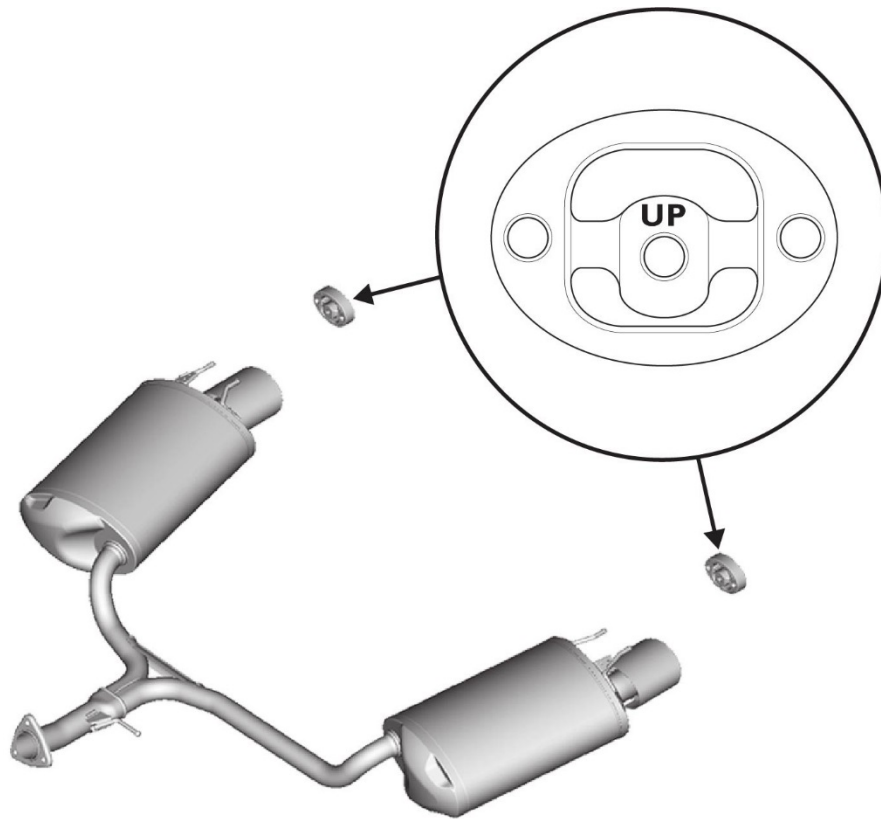

Dual Exhaust Tips Look Uneven?

AFFECTED VEHICLES

2017 Accord V6 and 2017 Accord Sport

Do those dual exhaust tips look a bit uneven? Chances are one of the rubber exhaust hangers isn't properly installed.

The rubber exhaust hanger is directional and must be installed with the word **UP** in its center, facing up. If it's not, the muffler won't hang like it should and the attached exhaust tip will look uneven with the other one.

To address this issue, make sure both rubber exhaust hangers are properly installed.