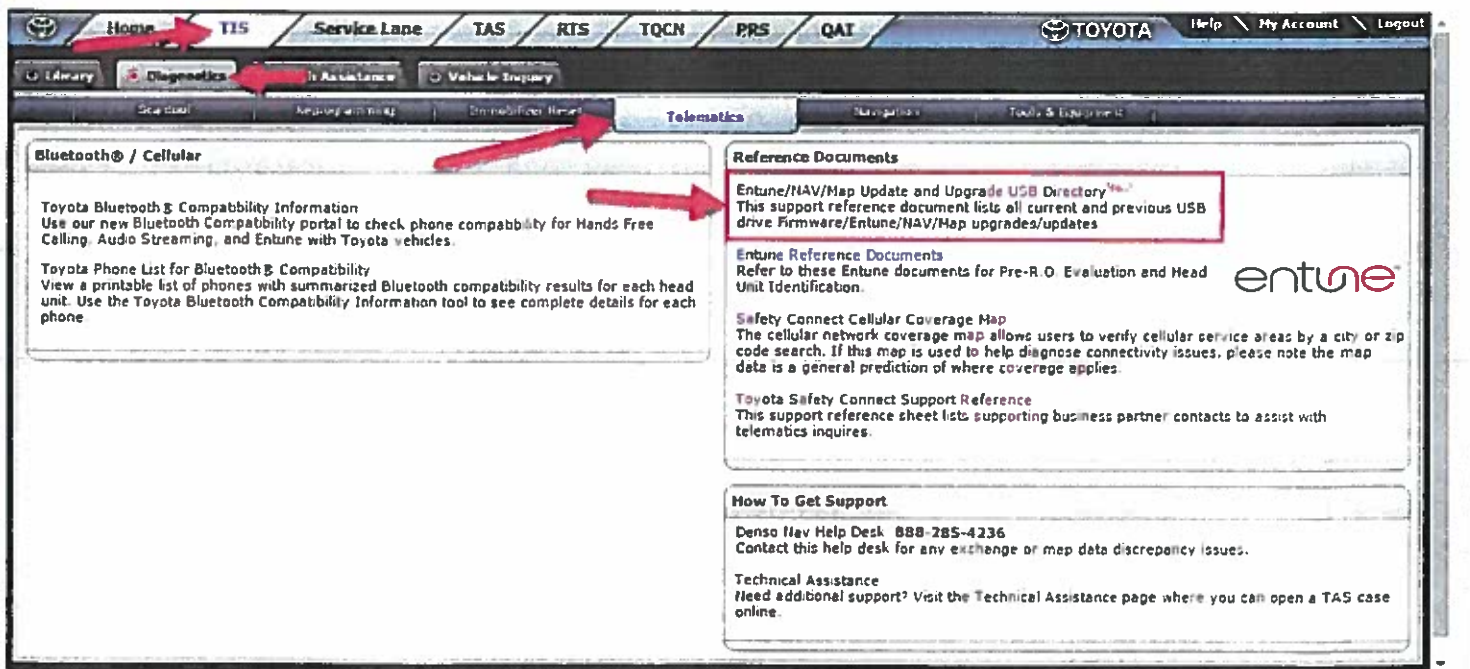

Subject: **Entune/NAV/Map Update and Upgrade USB Directory - New Location** Market: **USA**

Service Category: **Audio/Visual/Telematics** Section: **Navigation/Multi Info Display**

Applicability: **All Applicable Models**

APPLICABLE VEHICLES

2012-2016	Camry	2013-2016	Highlander
2012-2016	Prius	2012-2016	Tundra
2015-2016	Sienna	2013-2016	Avalon HV
2016	Mirai	2013-2016	Land Cruiser
2012-2016	Prius V	2012-2016	4Runner
2012-2016	Sequoia	2016	RAV4 HV
2013-2016	Avalon	2012-2016	RAV4
2012-2016	Venza	2013-2015	Prius PHV
2015-2016	Yaris	2012-2016	Tacoma
2012-2016	Prius C	2013-2016	Highlander HV
2012-2016	Camry HV	2013-2016	Corolla

CONDITION

This Tech Tip is being provided to bring attention to the new location of the Entune/NAV/Map Update and Upgrade USB Directory.

Click on the TIS tab, Diagnostics tab, Telematics tab and the document is now located under the reference documents section. This change has occurred to help speed up the updating process of this document.