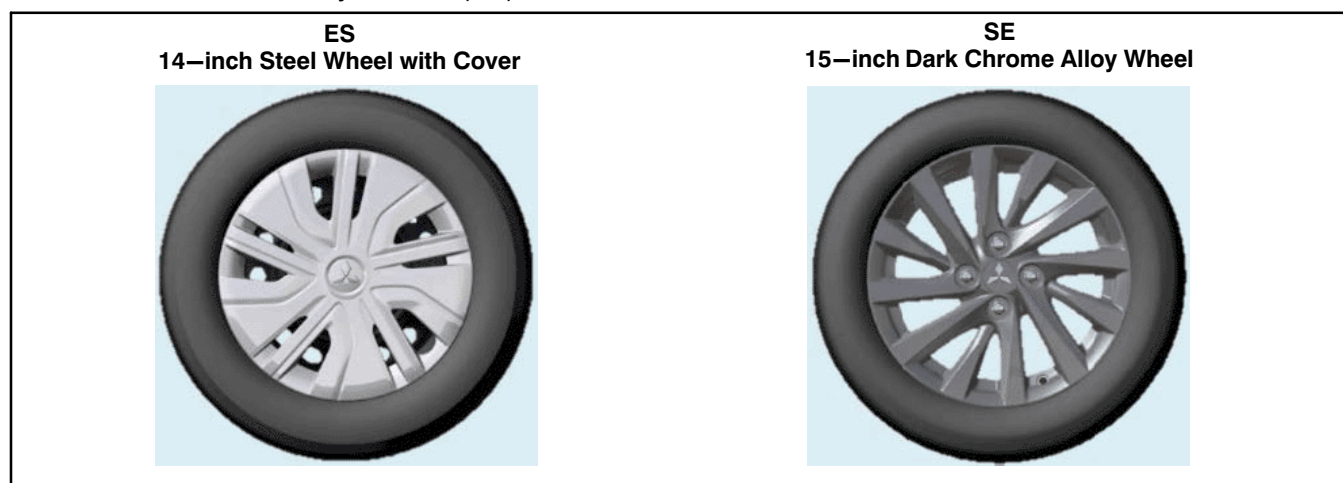

### **New Wheel Designs**

- 14" steel wheel with wheel cover (ES).
- 15" dark chrome alloy wheels (SE).