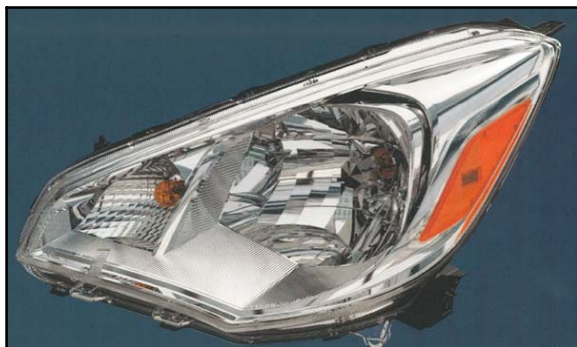

EXTERIOR (continued)

Lights

Halogen head lamps are standard on all models.