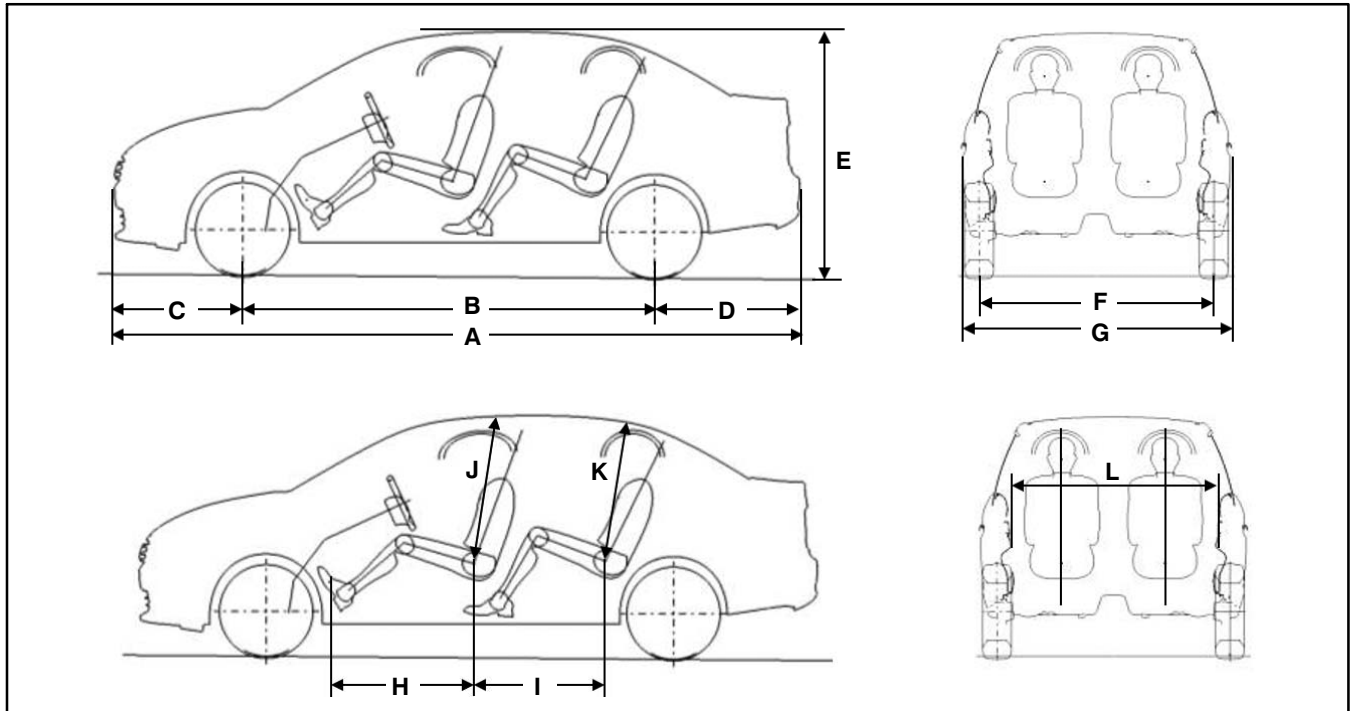

### Dimensions

- A. Overall Length: 169.5" (4305mm)
- B. Wheelbase: 100.4" (2550mm)
- C. Front Overhang: 31.3" (795mm)
- D. Rear Overhang: 37.8" (960mm)
- E. Overall Height: 59.2" (1505mm)
- F. Tread Width:
  - Front: 56.9" (1445mm)
  - Rear: 56.3" (1430mm)