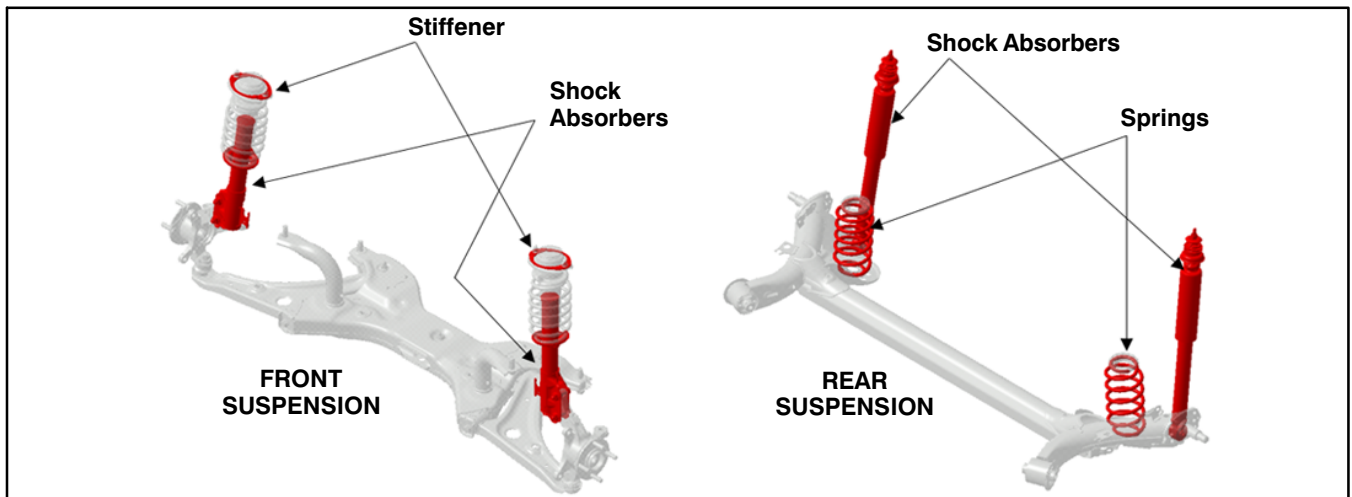

SUSPENSION

2017 Mirage G4 models have a stiffener on the front suspension, and springs and shocks are optimized on the rear, enhancing handling and stability.