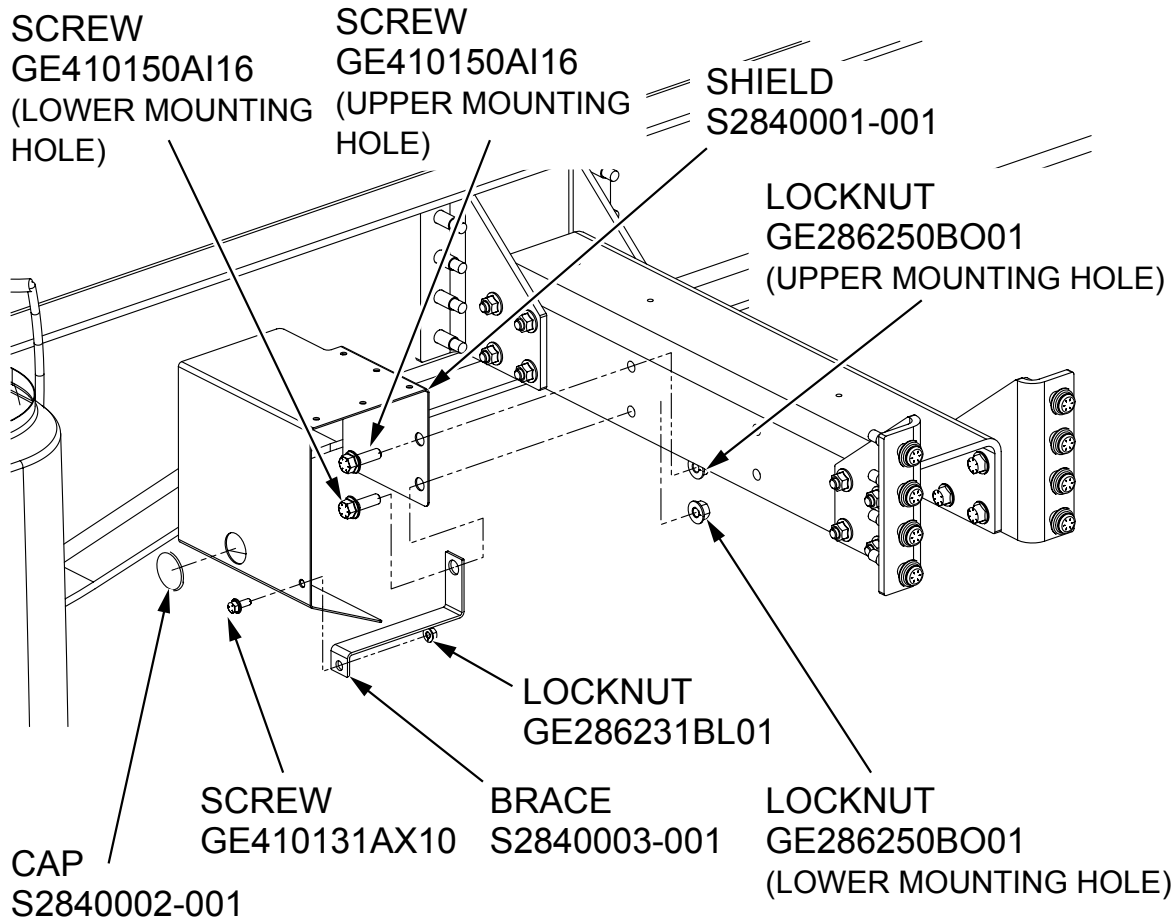

4. Reinstall the connector.

SP 3-284-001 SERVICE PROGRAM

October, 2015

- 5. Install the TCM shield (S2840001-001) by sliding it behind the TCM and installing 1 screw (GE410150AI16) and 1 locknut (GE286250BO01) into the upper mounting hole. Tighten the locknut to 90 ft-lbs (122.0 Nm) of torque (see Figure 4 and Figure 5).

Figure 4

SP 3-284-001

SERVICE PROGRAM

October, 2015

6. Install the TCM shield brace (S2840003-001) with 1 screw (GE410131AX10) and 1 locknut (GE286231BL01) and tighten to 15 ft-lb (20.34 Nm) of torque. Install 1 screw (GE410150AI16) and 1 locknut (GE286250BO01) into the lower mounting hole and tighten the locknut to 90 ft-lbs (122.0 Nm) of torque (see Figure 5).
7. Install the TCM shield cap (S2840002-001) (see Figure 5).
8. Installation of the TCM shield is complete.