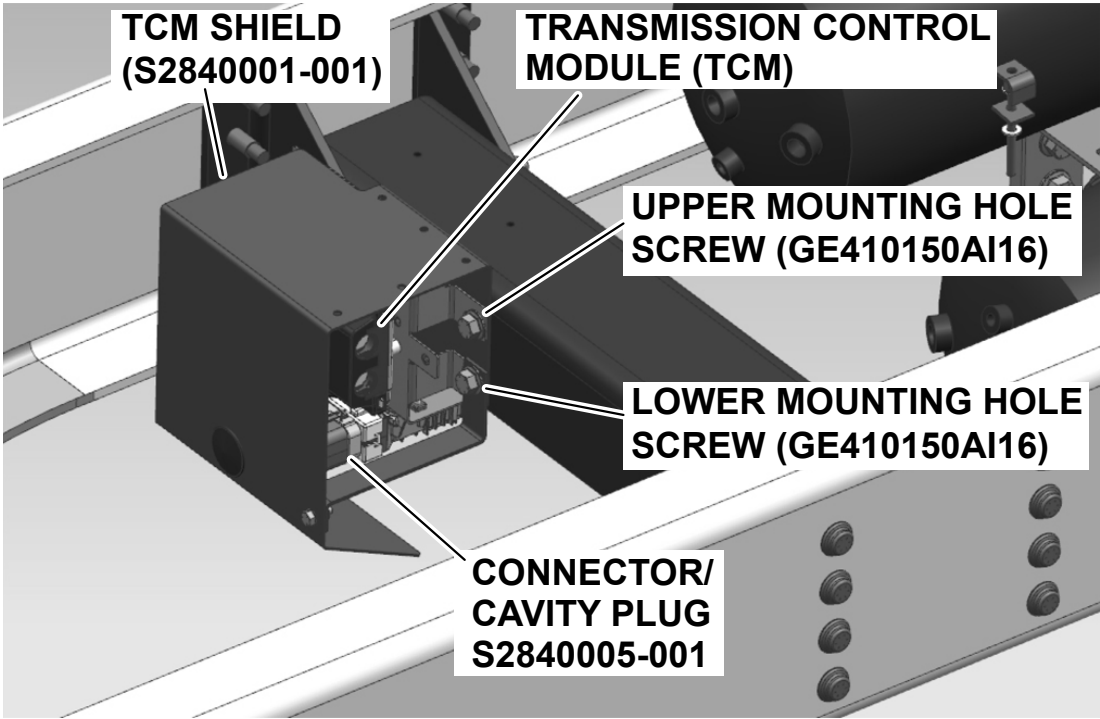

4. Reinstall the connector.

SP 3-284-001 SERVICE PROGRAM

October, 2015

- 5. Install the TCM shield (S2840001-001) by sliding it behind the TCM and installing 1 screw (GE410150AI16) and 1 locknut (GE286250BO01) into the upper mounting hole. Tighten the locknut to 90 ft-lbs (122.0 Nm) of torque (see Figure 4 and Figure 5).

Figure 4

SP 3-284-001

SERVICE PROGRAM

October, 2015

6. Install the TCM shield brace (S2840003-001) with 1 screw (GE410131AX10) and 1 locknut (GE286231BL01) and tighten to 15 ft-lb (20.34 Nm) of torque. Install 1 screw (GE410150AI16) and 1 locknut (GE286250BO01) into the lower mounting hole and tighten the locknut to 90 ft-lbs (122.0 Nm) of torque (see Figure 5).
7. Install the TCM shield cap (S2840002-001) (see Figure 5).
8. Installation of the TCM shield is complete.