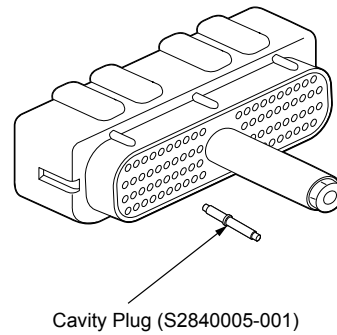

Figure 2

Note: If the original hardware is missing or damaged, 3 GE410419CB07 # 10 screws and 3 GE811619NS01 # 10 washers may be used to secure the TCM.

3. Unplug the connector from the TCM and inspect the connector for missing cavity plugs. Replace with cavity plug (S2840005-001) as needed (see Figure 3).