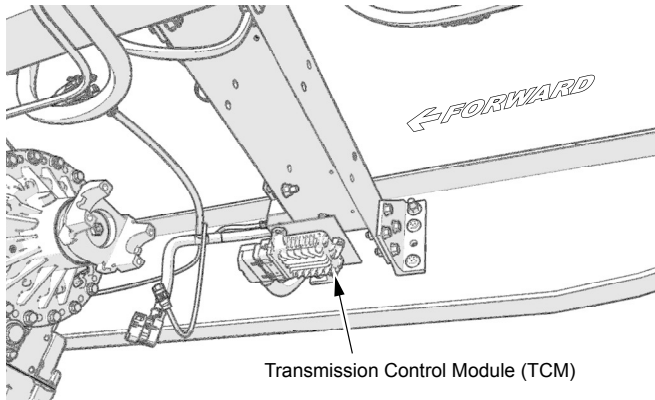

SP 3-284-001

SERVICE PROGRAM

October, 2015

TCM SHIELD INSTALLATION INSTRUCTIONS

1. Locate the transmission control module (TCM) (see Figure 1).

Figure 1

2. Remove two TCM bracket mounting screws and discard (see Figure 2).

Figure 2

Note: If the original hardware is missing or damaged, 3 GE410419CB07 # 10 screws and 3 GE811619NS01 # 10 washers may be used to secure the TCM.

3. Unplug the connector from the TCM and inspect the connector for missing cavity plugs. Replace with cavity plug (S2840005-001) as needed (see Figure 3).